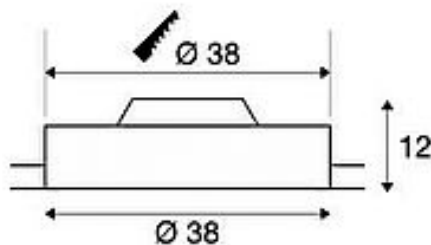

SLV MEDO 40

recessed fitting, LED, 3000K, frameless, white, 1-10V

Article number 1000859

Feed-in capability No

Lamp included No

Installation diameter 38 cm

Installation depth 15 cm

Height 12 cm

Diameter 38 cm

Net weight 1.625 kg

Gross weight 2.517 kg

Voltage 120-240V ~50/60Hz sec. 700mA

Protection class I

Beam angle 105 Degree

Average lifespan 25000 Hours

Colour temperature 3000 Kelvin

Colour rendering index 80

Luminous flux 2000 lm

Energy efficiency class A++

Way of mounting Recessed mounted / Ceiling recessed / Ceiling recessed with accessories

Colour white

Form round

Light distribution type direct
1

Light

distribution type	rotational symmetric
2	

Material Aluminium/steel/PMMA

The high-quality MEDO 40 recessed ceiling light convinces with its clear form and the simple integration provided by its frameless installation. The MEDO 40 is dimmable via a 1-10V interface. Its integrated Premium LED gives pleasant lighting effects, and its built-in LED driver allows direct connection to 230V mains supply.