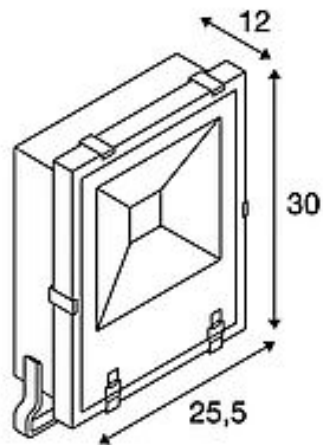

## DISOS

outdoor floodlight, LED, 3000K, black, 70W, IP65

Article number	1000805
Feed-in capability	No
Lamp included	No
Length	25.5 cm
Width	12 cm
Height	30 cm
Net weight	3.757 kg
Gross weight	4.544 kg
Voltage	100-240V ~50/60Hz sec. 900mA
Protection class	I
IP-rating	IP 65
Beam angle	110 Degree
Average lifespan	35000 Hours
Colour temperature	3000 Kelvin
Colour rendering index	80
Luminous flux	7200 lm
Energy efficiency class	A++
Way of mounting	Surface mounted / Surface ground / Wall mounted
Colour	black
Form	square
Light distribution type 1	direct
Light distribution type 2	symmetric
Material	Aluminium/glass
Type of plug	open cable end

Powerful DISOS LED floodlight to light up areas and courtyards. With a tiltable installation bracket and protection class Ip65, the floodlight is suitable for outdoor installation on the wall or on the floor. The electrical connection of the spotlight, which is available in warm-white, is made directly to the 230V mains power supply using the built-in driver and connection lead. Various wall brackets are available for easy wall mounting. This luminaire contains built-in LED lamps. EEL: A - A++. The lamps in the luminaire cannot be replaced.