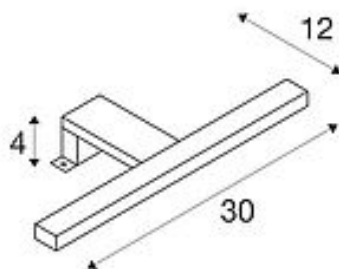

DORISA

mirror light, LED, 4000K, short, brushed metal , IP44

Article number	1000778
Feed-in capability	No
Lamp included	No
Length	30 cm
Width	12 cm
Height	4 cm
Net weight	0.29 kg
Gross weight	0.372 kg
Voltage	220-240V ~50/60Hz sec. 340mA
Protection class	II
IP-rating	IP 44
Beam angle	110 Degree
Average lifespan	30000 Hours
Colour temperature	4000 Kelvin
Colour rendering index	80
Luminous flux	280 lm
Energy efficiency class	A++
Way of mounting	Surface mounted
Colour	brushed metal
Form	square
Light distribution type 1	direct
Light distribution type 2	rotational symmetric
Material	TBD

The DORISA mirror luminaire is equipped with modern LED technology. The narrow, longish head of the luminaire is mounted to the mirror or cabinet using an arm. The clamping range is between 3 and 6mm, making individual lighting of your bathroom possible. Gentle lighting with heat radiation that is barely detectable due to having built-in LEDs. The luminaire is available in two housing colours. Because of the LED constant current driver, the electrical connection is made directly to a 230V mains power supply. The luminaire contains built-in LED lamps. EEL: A – A++. The lamps in the luminaire cannot be replaced.