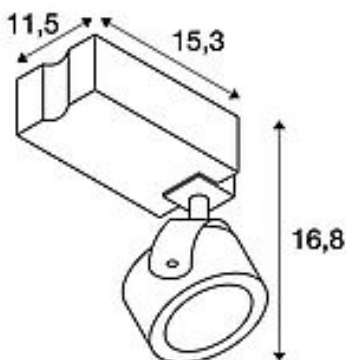

**SLV KALU**

spot for 1-circuit high-voltage track, LED, 3000K, white/black, 60°, incl. 1-circuit adapter

Article number	1000768
Feed-in capability	No
Lamp included	No
Tilt range	120 Degree
Rotation range	340 Degree
Length	15.3 cm
Width	11.5 cm
Height	16.8 cm
Net weight	0.621 kg
Gross weight	0.82 kg
Voltage	220-240V ~50/60Hz sec. 350mA
Protection class	I
Beam angle	60 Degree
Average lifespan	40000 Hours
Colour temperature	3000 Kelvin
Colour rendering index	80
Luminous flux	1000 lm
Energy efficiency class	A++
Way of mounting	Surface mounted / Ceiling track / Wall track
Colour	black/white
Form	round
Light distribution type 1	direct
Light distribution type 2	rotational symmetric
Material	Aluminium/plastic PC

Adjustable spot KALU with suitable adapter for the 240V 1-circuit track system. Conceived as an extension to the popular KALU series, this track spot takes on the shape of the product family. High light output and low electricity consumption are guaranteed by the dimmable premium module. In order to meet more lighting requirements, versions with a 3-circuit system adapter are alternatively available. This luminaire contains built-in LED lamps. EEL: A - A++. The lamps in the luminaire cannot be replaced.