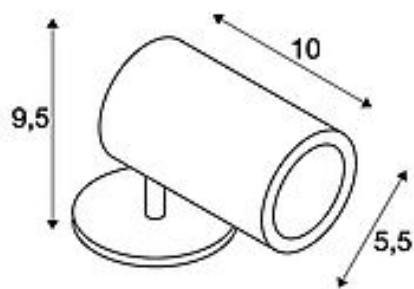

HELIA

outdoor spot, LED, 3000K, 35°, anthracite, IP55

Article number	1000735
Feed-in capability	No
Lamp included	No
Tilt range	90 Degree
Rotation range	330 Degree
Length	10 cm
Height	9.5 cm
Diameter	5.5 cm
Net weight	0.609 kg
Gross weight	0.744 kg
Voltage	220-240V ~50/60Hz
Protection class	I
IP-rating	IP 55
Beam angle	35 Degree
Average lifespan	30000 Hours
Colour temperature	3000 Kelvin
Colour rendering index	80
Energy efficiency class	A++
Form	round
Light distribution type 1	direct
Light distribution type 2	rotational symmetric
Material	Aluminium
Type of plug	IP Schuko plug

The HELIA LED pathway luminaire is equipped with an 8W high-voltage LED and emits a warm-white light colour. The luminaire is made of aluminium and is connected using the 3m supply cable with open cable ends directly to the 230V mains supply. Thanks to its IP55 protection class, the luminaire is suitable for outdoor use. This dimmable luminaire contains built-in LED lamps. EEL: A - A++. The lamps in the luminaire cannot be replaced.