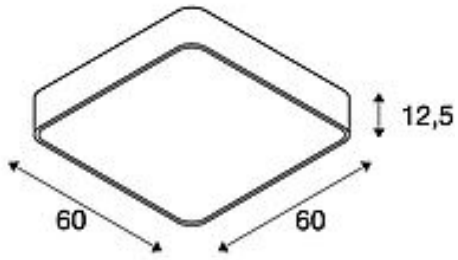

MEDO 60

ceiling light, LED, 3000K, square, silver-grey, 1-10V

Article number	1000727
Feed-in capability	No
Lamp included	No
Length	60 cm
Width	60 cm
Height	12.5 cm
Net weight	6.346 kg
Gross weight	7.928 kg
Voltage	100-240V ~50/60Hz sec. 1000mA
Protection class	I
Beam angle	105 Degree
Average lifespan	25000 Hours
Colour temperature	3000 Kelvin
Colour rendering index	80
Luminous flux	3300 lm
Energy efficiency class	A++
Way of mounting	Surface mounted / Ceiling mounted
Colour	silver
Form	square
Light distribution type 1	direct
Light distribution type 2	rotational symmetric
Material	Aluminium/acrylic glass

The high-quality MEDO 60 SQUARE LED ceiling light impresses with its clear design and the elegant contrast of the aluminium, steel and acrylic glass materials which have been used. The luminaire is available in black, white, and silver grey. Its integrated Premium LED provides a pleasant lighting effect, and its built-in dimmable LED driver allows direct connection to the 230V mains power supply.