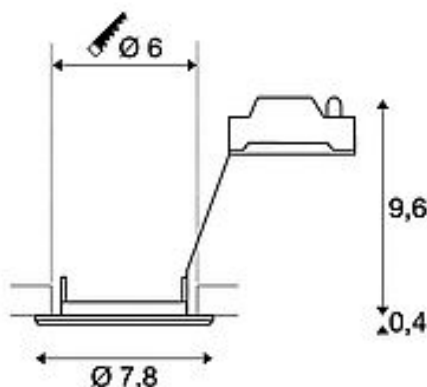

SLV PIKA

recessed ceiling light, QPAR51, rigid, silver-grey, max. 50W

Article number	1000717
Feed-in capability	No
Lampholder / Socket	GU10
Number of light sources	1
Lamp included	No
Installation diameter	6 cm
Installation depth	10 cm
Height	10 cm
Diameter	7.8 cm
Net weight	0.12 kg
Gross weight	0.149 kg
Voltage	230V ~50Hz
Max. wattage	50 Watt
Protection class	II
Energy efficiency class	A++
Way of mounting	Recessed mounted / Ceiling recessed
Lamp	QPAR51
Colour	Silver-grey
Form	round
Light distribution type 1	direct
Material	Aluminium

The rigid high-voltage recessed fitting PIKA QPAR51 is available in white, chrome, brass and silver-grey. PIKA is a modern spotlight for extraordinary lighting. The electrical connection is made directly to the 230V mains supply. This luminaire is compatible with bulbs in energy classes: E - A+