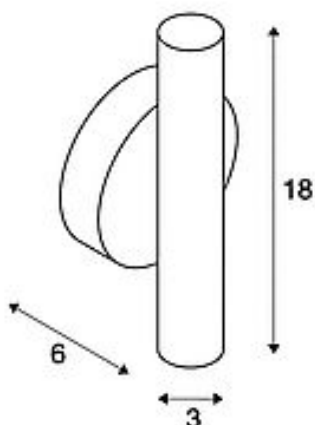

SLV KARPO

wall light, up/down, LED, 3000K, black

Article number	1000675
Product family	Karpo
Feed-in capability	No
Lamp included	No
Width	9 cm
Height	18.1 cm
Depth	6 cm
Net weight	0.343 kg
Gross weight	0.483 kg
Voltage	100-240V ~50/60Hz sec. 450mA
Protection class	I
Beam angle	40 Degree
Average lifespan	30000 Hours
Colour temperature	3000 Kelvin
Colour rendering index	90
Luminous flux	640 lm
Energy efficiency class	A++
Way of mounting	Surface mounted / Wall mounted
Colour	black
Form	cylindric
Light distribution type 1	direct - indirect
Light distribution type 2	rotational symmetric
Material	Aluminium