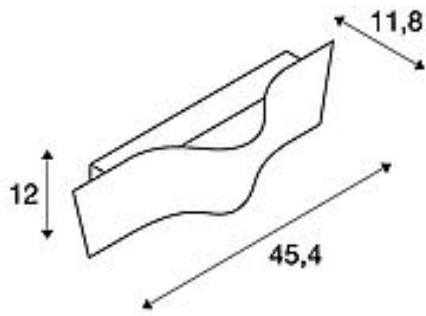

Behind the elegant wave shaped front cover, the WAVE 45 recessed wall light has a warm white COB LED. By this special shape the fitted LEDs creates two opposite light outlets. Manufactured from aluminium, the fitting is ready for direct connection to 230V mains supply, thanks to the incorporated driver. The WAVE 45 is infinitely dimmable and completely flicker-free due to the dim-to-warm function. WAVE 45 is available in black, white, brushed aluminium and brass colour. This luminaire contains built-in LED lamps. EEL: A - A++. The lamps in the luminaire cannot be replaced.

Notes