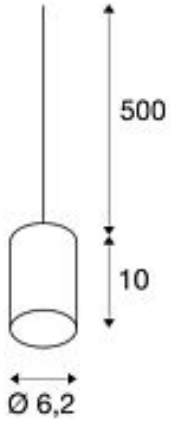

FITU

pendant, E27, concrete, 5m cable with open cable end, max. 60W

Article number	1000586
Feed-in capability	No
Lampholder / Socket	E27
Number of light sources	1
Lamp included	No
Height	10 cm
Diameter	6.2 cm
Pendant length	500 cm
Net weight	0.65 kg
Gross weight	0.806 kg
Voltage	220-240V ~50/60Hz
Max. wattage	25 Watt
Protection class	II
Energy efficiency class	A++
Way of mounting	Surface mounted / Ceiling mounted with accessories
Lamp	A60
Colour	grey
Form	cylindric
Light distribution type 1	diffuse
Material	Sandstone
Type of plug	open cable end

The FITU pendant can be combined with FITU ceiling plates of any colour. With its in-built E27 socket, the luminaire is suitable for both LED and energy-saving lamps. Pendant length is 500 cm and can be shortened depending on installation needs. Supplied ready for direct connection to 230V mains supply.