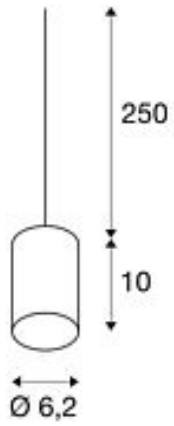

FITU

pendant, E27, concrete, 2.5m cable with open cable end, max. 60W

Article number	1000585
Feed-in capability	No
Lampholder / Socket	E27
Number of light sources	1
Lamp included	No
Height	10 cm
Diameter	6.2 cm
Pendant length	250 cm
Net weight	0.516 kg
Gross weight	0.648 kg
Voltage	220-240V ~50/60Hz
Max. wattage	25 Watt
Protection class	II
Energy efficiency class	A++
Way of mounting	Surface mounted / Ceiling mounted with accessories
Lamp	A60
Colour	grey
Form	cylindric
Light distribution type 1	diffuse
Material	Sandstone
Type of plug	open cable end

The FITU pendant can be combined with FITU ceiling plates of any colour. With its in-built E27 socket, the luminaire is suitable for both LED and energy-saving lamps. Pendant length is 250 cm and can be shortened depending on installation needs. Supplied ready for direct connection to 230V mains supply.