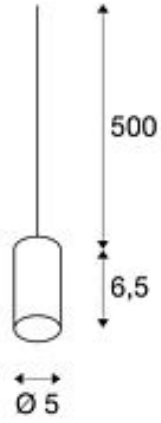

FITU

pendant, E27, dark bamboo, 5m cable with open cable end, max. 60W

Article number	1000584
Feed-in capability	No
Lampholder / Socket	E27
Number of light sources	1
Lamp included	No
Height	8.6 cm
Diameter	5 cm
Pendant length	500 cm
Net weight	0.296 kg
Gross weight	0.352 kg
Voltage	220-240V ~50/60Hz
Max. wattage	60 Watt
Protection class	II
Energy efficiency class	A++
Way of mounting	Surface mounted / Ceiling mounted with accessories
Lamp	A60
Colour	dark bamboo
Form	cylindric
Light distribution type 1	diffuse
Material	Bamboo/steel
Type of plug	open cable end

The FITU pendant can be combined with FITU ceiling plates of any colour. With its in-built E27 socket, the luminaire is suitable for both LED and energy-saving lamps. Pendant length is 500 cm and can be shortened depending on installation needs. Supplied ready for direct connection to 230V mains supply.