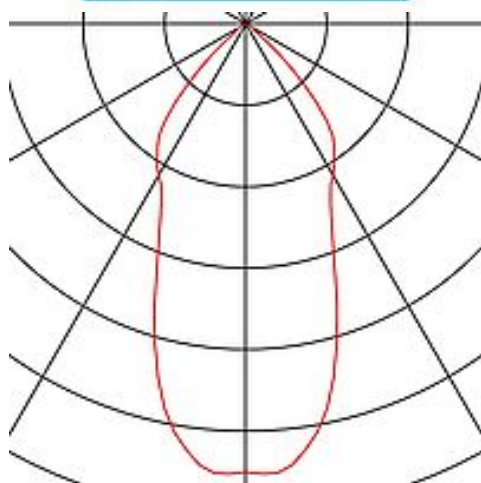

SLV TOTHEE

wall and ceiling light, LED, 3000K, black, 50°

Article number	1000426
Feed-in capability	No
Lamp included	No
Tilt range	90 Degree
Rotation range	350 Degree
Depth	9 cm
Diameter	10 cm
Net weight	0.649 kg
Gross weight	0.706 kg
Voltage	220-240V ~50/60Hz sec. 350mA
Protection class	I
Beam angle	50 Degree
Average lifespan	30000 Hours
Colour temperature	3000 Kelvin
Colour rendering index	80
Luminous flux	1250 lm
Energy efficiency class	A++
Way of mounting	Surface mounted / Ceiling mounted / Wall mounted
Colour	black
Form	round
Light distribution type 1	direct
Light distribution type 2	rotational symmetric
Material	TBD

The TOTHEE dimmable luminaire series is available in white and black. It has a compact spotlight which can be individually directed via a hinge. The swivel and tilting range allows you to optimally light up the room. The integrated premium LEDs provide high energy efficiency. The luminaires can be directly connected to the 230V mains supply and are also dimmable.