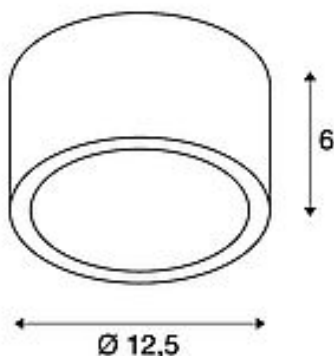

**SLV ROX CEILING OUT**

TCR-TSE, outdoor ceiling light, brushed aluminium, max. 11W, IP44

Article number	1000339
Product family	Rox
Feed-in capability	No
Lampholder / Socket	GX53
Number of light sources	1
Lamp included	No
Height	6 cm
Diameter	12.5 cm
Net weight	0.662 kg
Gross weight	0.755 kg
Voltage	230V ~50Hz
Max. wattage	11 Watt
Protection class	I
IP-rating	IP 44
Energy efficiency class	A++
Way of mounting	Surface mounted / Ceiling mounted
Lamp	TCR-TSE
Colour	alu brushed / lacquered
Form	round
Light distribution type 1	direct
Material	Aluminium/glass