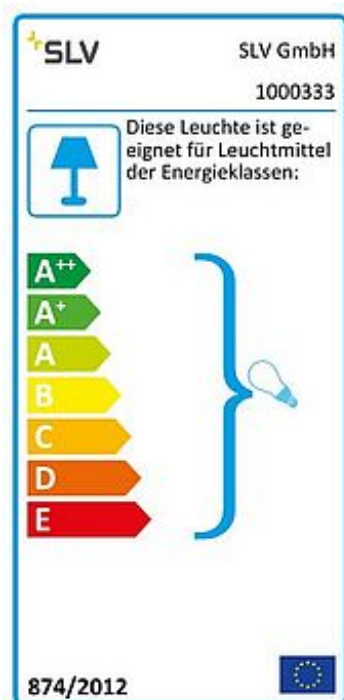

SLV ROX WALL OUT

QPAR11, outdoor wall light, brushed aluminium, max. 50W, IP44

Article number	1000333
Product family	Rox
Feed-in capability	No
Lampholder / Socket	GU10
Number of light sources	1
Lamp included	No
Height	16 cm
Diameter	12.5 cm
Net weight	0.913 kg
Gross weight	1.055 kg
Voltage	230V ~50Hz
Max. wattage	50 Watt
Protection class	I
IP-rating	IP 44
Energy efficiency class	A++
Way of mounting	Surface mounted / Wall mounted
Lamp	QPAR111
Colour	brushed aluminium
Form	cylindric
Light distribution type 1	direct
Material	Aluminium/glass