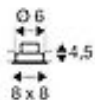

PIREQ IP

recessed ceiling light, square, matt black, 38°, 3000K, incl. driver

Article number	1000259
Feed-in capability	No
Lamp included	No
Installation diameter	6 cm
Installation depth	10 cm
Length	8 cm
Width	8 cm
Height	4.5 cm
Net weight	0.266 kg
Gross weight	0.327 kg
Voltage	220-240V ~50/60Hz sec. 500mA
Protection class	II
IP-rating	IP 20
Beam angle	38 Degree
Average lifespan	40000 Hours
Colour temperature	3000 Kelvin
Colour rendering index	80
Luminous flux	910 lm
Energy efficiency class	A++
Way of mounting	Recessed mounted / Ceiling recessed
Colour	matt black
Form	square
Light distribution type 1	direct
Light distribution type 2	rotational symmetric
Material	Aluminium/glass

The innovative PIREQ IP recessed fitting is suitable for ceiling thicknesses of up to 25 mm. Rated IP65 it can be used outdoors or in damp areas. This set is available in matt black, matt white, or brushed aluminium as well as in round or square form. Equipped with a powerful, warm white premium COB LED in a tilting mount, as well as dimmable LED driver included in the scope of supply, the set can be used in any lighting situation. The electrical connection is made directly to the 230V mains supply.