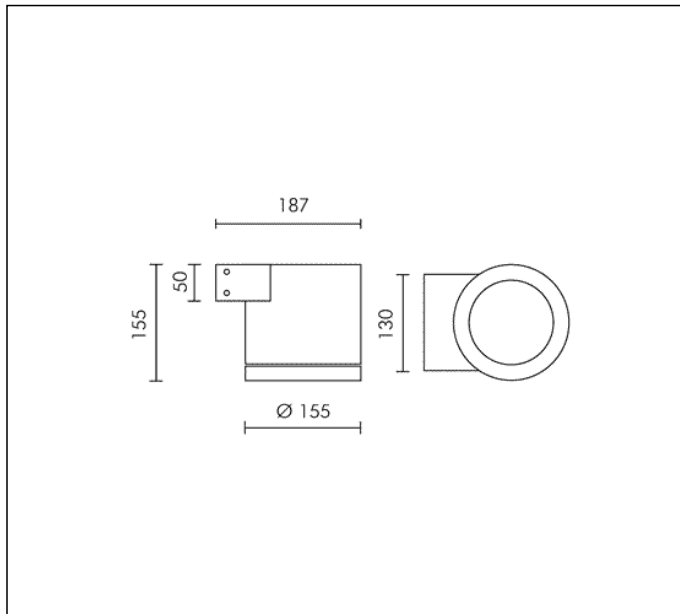

TECHNICAL DATA SHEET ART. S.6687 - LOFT ROUND

Available until 31/12/2017 but subject to stock levels

HIT-TC CE 35W CLEAR PGJ5 3000lm
 Rated luminaire luminous flux: 2190lm
 Rated input power: 46W
 Luminaire efficacy: 48lm/W (LOR: 73%)
 Electronic ballast 230V 50/60Hz
 EEI=A2, LOSSES=6W

CE IP 65

PRODUCT TYPE

Wall mounted luminaire. IP rating IP 65

MATERIAL CHARACTERISTICS

Aluminium die cast housing in EN AB-47100 (low copper content) with high resistance against corrosion. Stone wash surface treatment prior to painting process. A4 grade Stainless Steel screws with 2,5-3% molybdenum content which increases the resistance against corrosion. Silicone gaskets. Painting Process : 3 Step Process

WIRING

Single cable entry. Isolation: CLASS I. Available colours: White (cod.01), Aluminium grey (cod.14). Weight: 2.8 Kg Glow Wire test: --

Lamp not included.

LOFT REGISTERED DESIGN

This luminaire is compatible with bulbs of the energy classes: A+ (Regulation UE 874/2012).