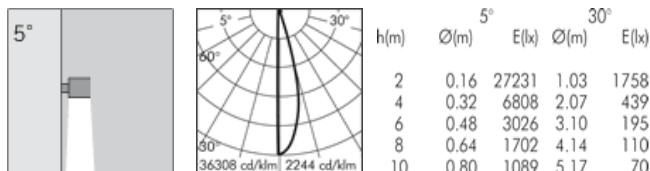

TECHNICAL DATA SHEET ART. S.6687 - LOFT ROUND

Available until 31/12/2017 but subject to stock levels

HIT-TC CE 35W CLEAR PGJ5 3000lm
 Rated luminaire luminous flux: 2190lm
 Rated input power: 46W
 Luminaire efficacy: 48lm/W (LOR: 73%)
 Electronic ballast 230V 50/60Hz
 EEI=A2, LOSSES=6W

CE IP 65

PRODUCT TYPE

Wall mounted luminaire. IP rating IP 65

MATERIAL CHARACTERISTICS

Aluminium die cast housing in EN AB-47100 (low copper content) with high resistance against corrosion. Stone wash surface treatment prior to painting process. A4 grade Stainless Steel screws with 2,5-3% molybdenum content which increases the resistance against corrosion. Silicone gaskets. Painting Process : 3 Step Process