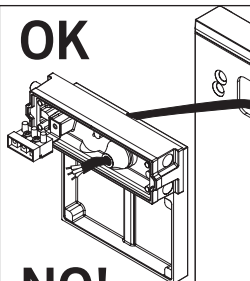

11

12

PER LE ISTRUZIONI DI CABLAGGIO, INDICAZIONI D'USO E LIMITAZIONI FARE RIFERIMENTO ALLE RELATIVE ISTRUZIONI DI MONTAGGIO INCLUSE CON IL PRODOTTO DELLA SERIE LOFT ACQUISTATO.

FOR THE WIRING, INDICATION AND LIMITATION ABOUT THE PRODUCT PLEASE REFER TO THE MOUNTING INSTRUCTION ANNEXED WITH THE LOFT FAMILY PRODUCTS.

OK

NO!

- I Utilizzare solo cavi di alimentazione in doppia guaina. Non entrare con fili singoli.
- GB Use only supply cables with double case. Do not enter with single cables.
- D Brauchen Sie nur die Speisekabel mit doppeltem Mantel. Do not enter with single cables.
- F Utiliser seulement cables d'alimentation avec double gaine. Do not enter with single cables.
- E Use only supply cables with double case. Do not enter with single cables.
- SE Use only supply cables with double case. Do not enter with single cables.
- NL Use only supply cables with double case. Do not enter with single cables.
- RU Use only supply cables with double case. Do not enter with single cables.
- FI Use only supply cables with double case. Do not enter with single cables.
- P Use only supply cables with double case. Do not enter with single cables.