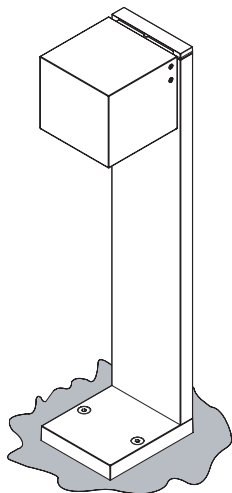

12

PER LE ISTRUZIONI DI CABLAGGIO, INDICAZIONI D'USO E LIMITAZIONI FARE RIFERIMENTO ALLE RELATIVE ISTRUZIONI DI MONTAGGIO INCLUSE CON IL PRODOTTO DELLA SERIE LOFT ACQUISTATO.

FOR THE WIRING, INDICATION AND LIMITATION ABOUT THE PRODUCT PLEASE REFER TO THE MOUNTING INSTRUCTION ANNEXED WITH THE LOFT FAMILY PRODUCTS.

OK

NO!

- I Utilizzare solo cavi di alimentazione in doppia guaina. Non entrare con fili singoli.
- GB Use only supply cables with double case. Do not enter with single cables.
- D Brauchen Sie nur die Speisekabel mit doppeltem Mantel. Do not enter with single cables.
- F Utiliser seulement cables d'alimentation avec double gaine. Do not enter with single cables.
- E Use only supply cables with double case. Do not enter with single cables.
- SE Use only supply cables with double case. Do not enter with single cables.
- NL Use only supply cables with double case. Do not enter with single cables.
- RU Use only supply cables with double case. Do not enter with single cables.
- FI Use only supply cables with double case. Do not enter with single cables.
- P Use only supply cables with double case. Do not enter with single cables.

SIMES S.p.A. VIA G. PASTORE 2/4 - 25040 CORTE FRANCA (BRESCIA) - ITALY
TEL. +39 0309860430 - FAX +39 0309860439
E-mail: simes@simes.it - <http://www.simes.it>