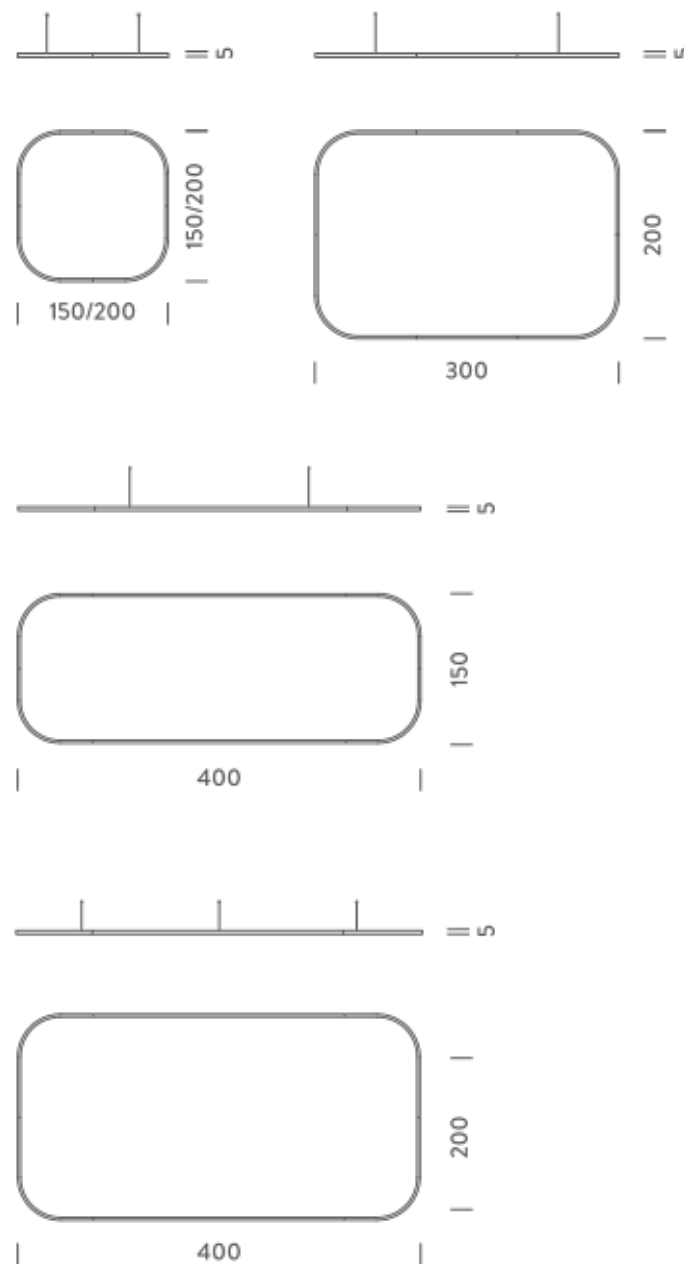

4X2M | DOWNLIGHT - 4000K

LAMPING

Source	Linear LED
Total power	163W
Emission	Diffused orientable
Switching	DALI 1-100%
Tension	220/240V
Color temperature	4000K
Luminous flux	11094lm
Typ CRI	90
Energy class	D
IP class	40
Dimensions	400x200x5cm
Materials	Aluminium
Ambient temperature range	0°C / 35°
Performance ambient temperature	25°

Notes
included: 1 driver WALIM250W24VIN, 1 dimmer interface WDIMDALIHP, 4 electrical cables 5m, 6x adjustable metal cables length 3m (including ceiling attachment). Shipped in 4 pieces

Customization options

Shapes, sizes

Accessories

Canopy, for concrete ceiling | Ceiling plate, for false ceiling

Net lamp weight

12,3 kg

Codes

BZRQ1612G15NBO
BZRQ1612G15NNE
BZRQ1612G15NOR

Structure

white
black
gold

PACKAGE

Package 01

Dimension: 310x110x15 cm / Gross weight: 20,3 kg

Certificazioni