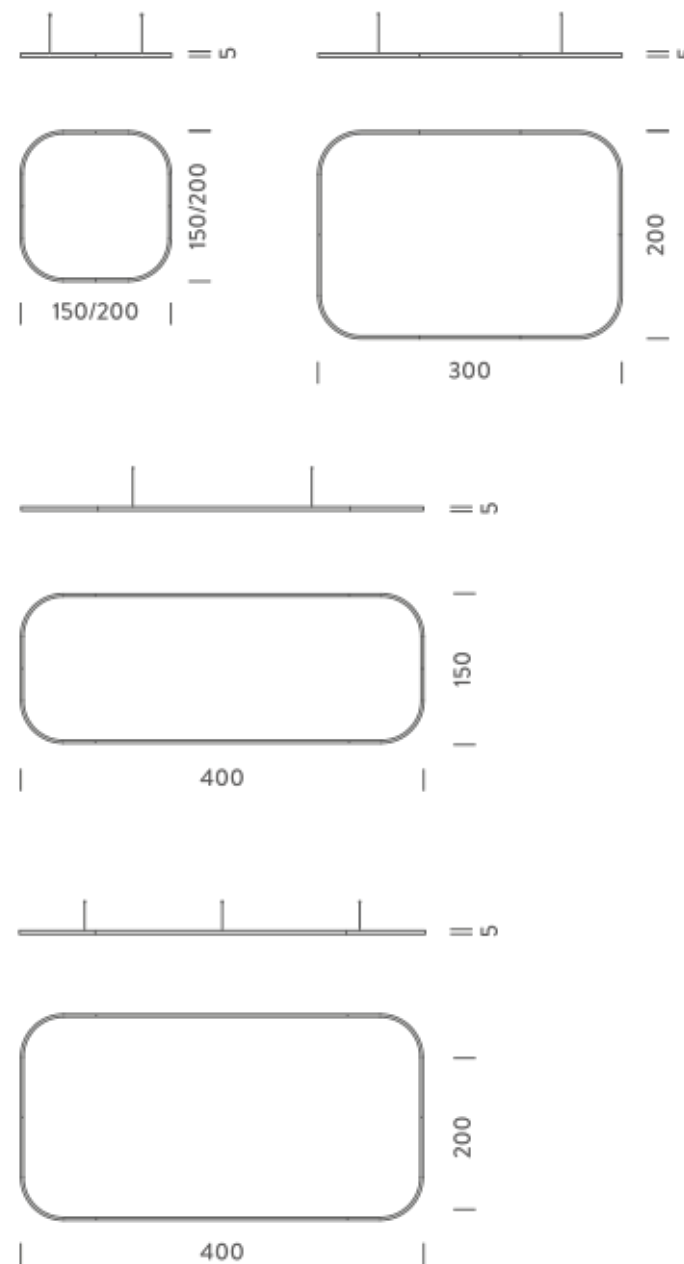

1,5X1,5M | DOWNLIGHT - 3000K

LAMPING

Source	Linear LED
Total power	77W
Emission	Diffused orientable
Switching	DALI 1-100%
Tension	110/240V
Color temperature	3000K
Luminous flux	4692lm
Typ CRI	90
Energy class	E
IP class	40
Dimensions	150x150x5cm
Materials	Aluminium
Notes	included: 1 driver WALIMLED100/24, 1 dimmer interface WDIMDALIHP, 1 electrical cable 5m, 4x adjustable metal cables length 3m (including ceiling attachment). Shipped assembled
Customization options	Shapes, sizes
Accessories	Canopy, for concrete ceiling | Canopy box, 1 driver, 1 electrical cable | Ceiling plate, for false ceiling
Net lamp weight	6,1 kg

Codes

BZRQ1606G15WBO
BZRQ1606G15WNE
BZRQ1606G15WOR

PACKAGE

Package 01 Dimension: 160x160x15 cm / Gross weight: 9,6 kg

Certificazioni

NEMO 3.000