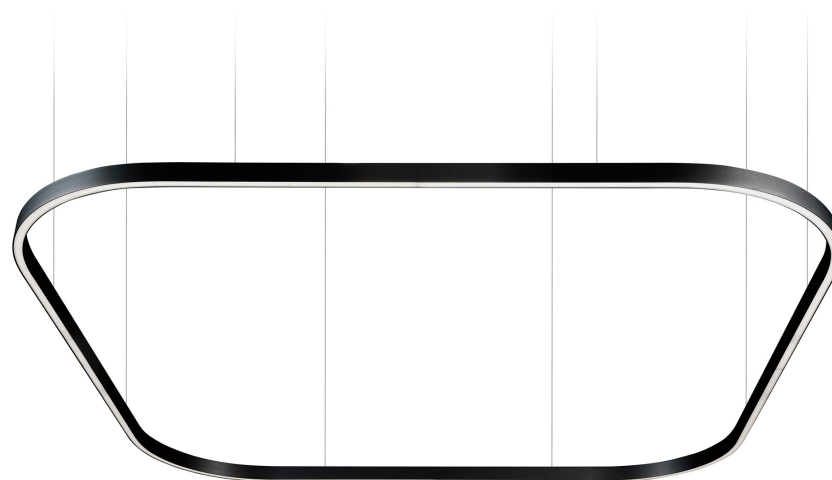

ZIRKOL – S

ZIRKOL -S is a family of polygonal suspension lamps suitable for general and decorative lighting.

Anodized aluminium body and opal screen for a homogeneous lighting.

Available as single direct light emission version or with double light emission with high flux and different colour temperatures.

Remote driver and dimmer interface included