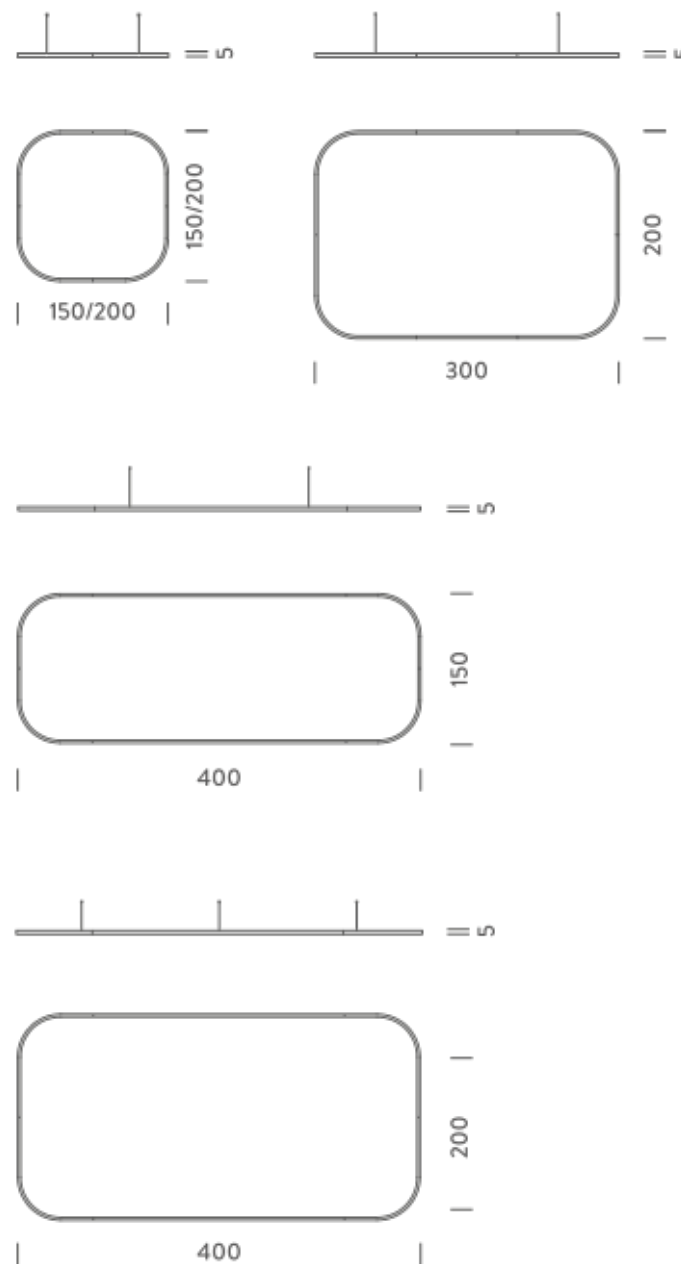

4X1,5M | UP - DOWNLIGHT - 3000K

LAMPING

Source	Linear LED
Total power	297W
Emission	Diffused orientable
Switching	DALI 1-100%
Tension	220/240V
Color temperature	3000K
Luminous flux	18204lm
Typ CRI	90
Energy class	E
IP class	40
Dimensions	400x150x5cm
Materials	Aluminium
Notes	

included: 2 drivers WALIM150W24VIN, 2x dimmer interface WDIMDALIHP, 4 electrical cables 5m, 4x adjustable metal cables length 3m (including ceiling attachment). Shipped in 4 pieces

Customization options

Shapes, sizes

Accessories

Canopy, for concrete ceiling | Canopy box, 1 driver, 2 electrical cables | Ceiling plate, for false ceiling

Net lamp weight

12,1 kg

Codes

BZRQ1722G15WBO
BZRQ1722G15WNE
BZRQ1722G15WOR

Structure

white
black
gold

PACKAGE

Package 01

Dimension: 310x110x15 cm / Gross weight: 20,1 kg

Certificazioni

NEMO^{3.000}