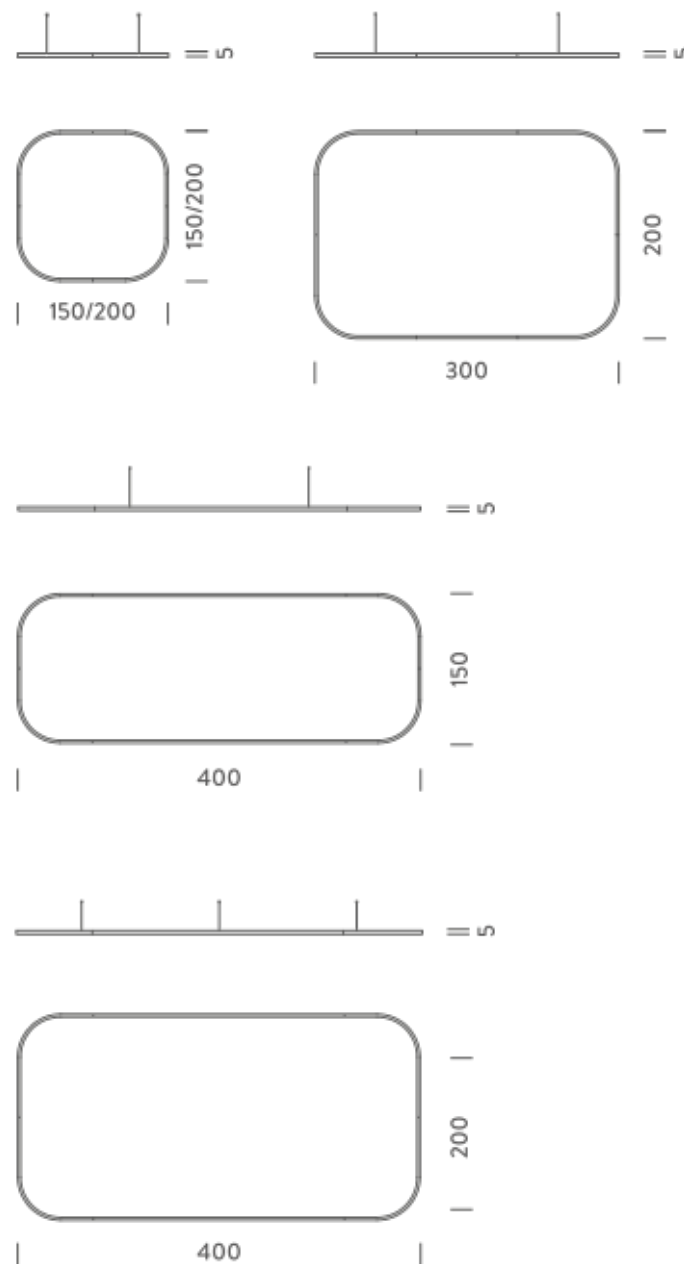

2X2M | UP - DOWNLIGHT - 2700K

LAMPING

Source	Linear LED
Total power	211W
Emission	Diffused orientable
Switching	DALI 1-100%
Tension	220/240V
Color temperature	2700K
Luminous flux	12195lm
Typ CRI	90
Energy class	E
IP class	40
Dimensions	200x200x5cm
Materials	Aluminium
Notes	included: 1 driver WALIM250W24VIN, 1 dimmer interface WDIMDALIHP, 2 electrical cables 5m, 4x adjustable metal cables length 3m (including ceiling attachment). Shipped in 2 pieces

Customization options

Accessories

Net lamp weight

Codes

BZRQ1716G15DBO
BZRQ1716G15DNE
BZRQ1716G15DOR

Shapes, sizes

Canopy, for concrete ceiling | Canopy box, 1 driver, 2 electrical cables | Ceiling plate, for false ceiling

8,1 kg

Structure

white
black
gold

PACKAGE

Package 01

Dimension: 210x110x15 cm / Gross weight: 13,5 kg

Certificazioni

NEMO s.p.a.