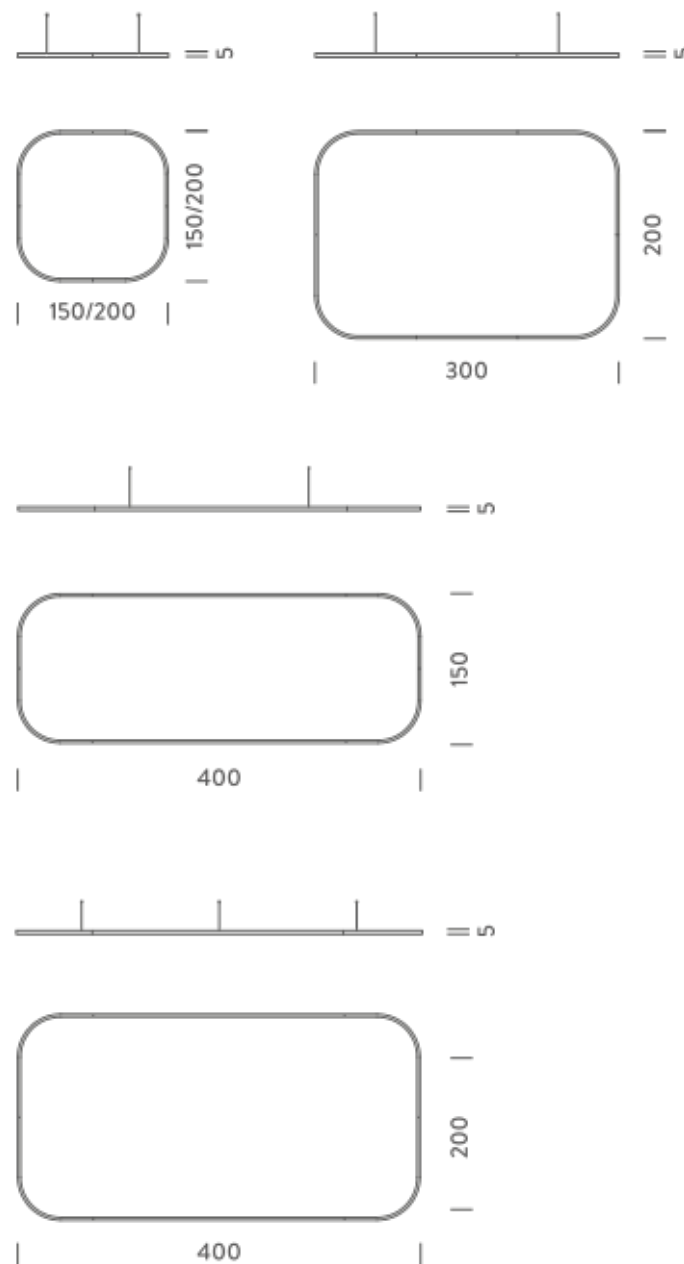

1,5X1,5M | UP - DOWNLIGHT - 3000K

LAMPING

Source	Linear LED
Total power	154W
Emission	Diffused orientable
Switching	DALI 1-100%
Tension	220/240V
Color temperature	3000K
Luminous flux	9384lm
Typ CRI	90
Energy class	E
IP class	40
Dimensions	150x150x5cm
Materials	Aluminium
Notes	

included: 1 driver WALIM250W24VIN, 1 dimmer interface WDIMDALIHP, 1 electrical cable 5m, 4x adjustable metal cables length 3m (including ceiling attachment). Shipped assembled

Customization options

Shapes, sizes

Accessories

Canopy, for concrete ceiling | Canopy box, 1 driver, 1 electrical cable | Ceiling plate, for false ceiling

Net lamp weight

6,1 kg

Codes

BZRQ1712G15WBO
BZRQ1712G15WNE
BZRQ1712G15WOR

Structure

white
black
gold

PACKAGE

Package 01

Dimension: 160x160x15 cm / Gross weight: 9,6 kg

Certificazioni

NEMO 3.000