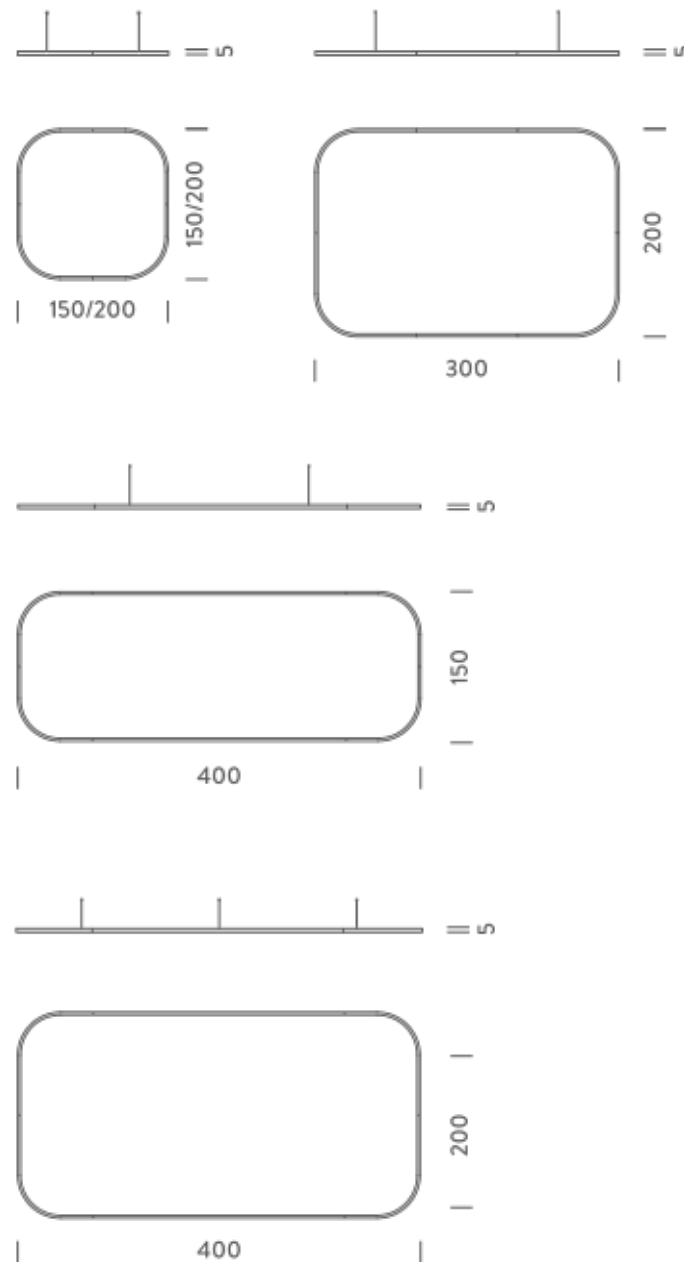

2X2M | UP - DOWNLIGHT - 3000K

LAMPING

Source	Linear LED
Total power	211W
Emission	Diffused orientable
Switching	DALI 1-100%
Tension	220/240V
Color temperature	3000K
Luminous flux	12912lm
Typ CRI	90
Energy class	E
IP class	40
Dimensions	200x200x5cm
Materials	Aluminium
Notes	included: 1 driver WALIM250W24VIN, 1 dimmer interface WDIMDALIHP, 2 electrical cables 5m, 4x adjustable metal cables length 3m (including ceiling attachment). Shipped in 2 pieces
Customization options	Shapes, sizes
Accessories	Canopy, for concrete ceiling | Canopy box, 1 driver, 2 electrical cables | Ceiling plate, for false ceiling
Net lamp weight	8,1 kg

Codes

BZRQ1716G15WBO
BZRQ1716G15WNE
BZRQ1716G15WOR

PACKAGE

Package 01 Dimension: 210x110x15 cm / Gross weight: 13,5 kg

Certificazioni

NEMO^{3.000}