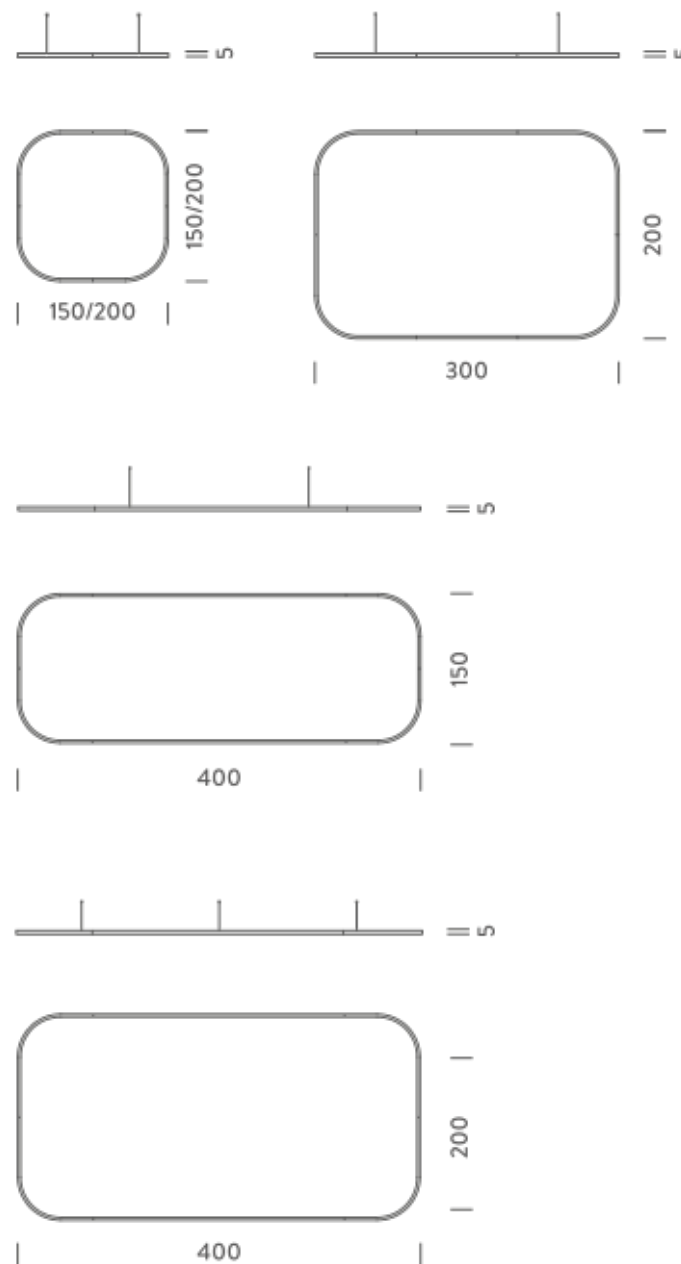

2X2M | DOWNLIGHT - 2700KE

LAMPING

Source	Linear LED
Total power	105W
Emission	Diffused orientable
Switching	DALI 1-100%
Tension	220/240V
Color temperature	2700K
Luminous flux	6098lm
Typ CRI	90
Energy class	E
IP class	40
Dimensions	200x200x5cm
Materials	Aluminium
Notes	included: 1 driver WALIM150W24VIN, 1 dimmer interface WDIMDALIHP, 1 electrical cable 5m, 4x adjustable metal cables length 3m (including ceiling attachment). Shipped in 2 pieces
Customization options	Shapes, sizes
Accessories	Canopy, for concrete ceiling | Canopy box, 1 driver, 1 electrical cable | Ceiling plate, for false ceiling
Net lamp weight	7,8 kg

Codes

BZRQ1608G15DBO
BZRQ1608G15DNE
BZRQ1608G15DOR

PACKAGE

Package 01 Dimension: 210x110x15 cm / Gross weight: 13,2 kg

Certificazioni

NEMO^{3,000}