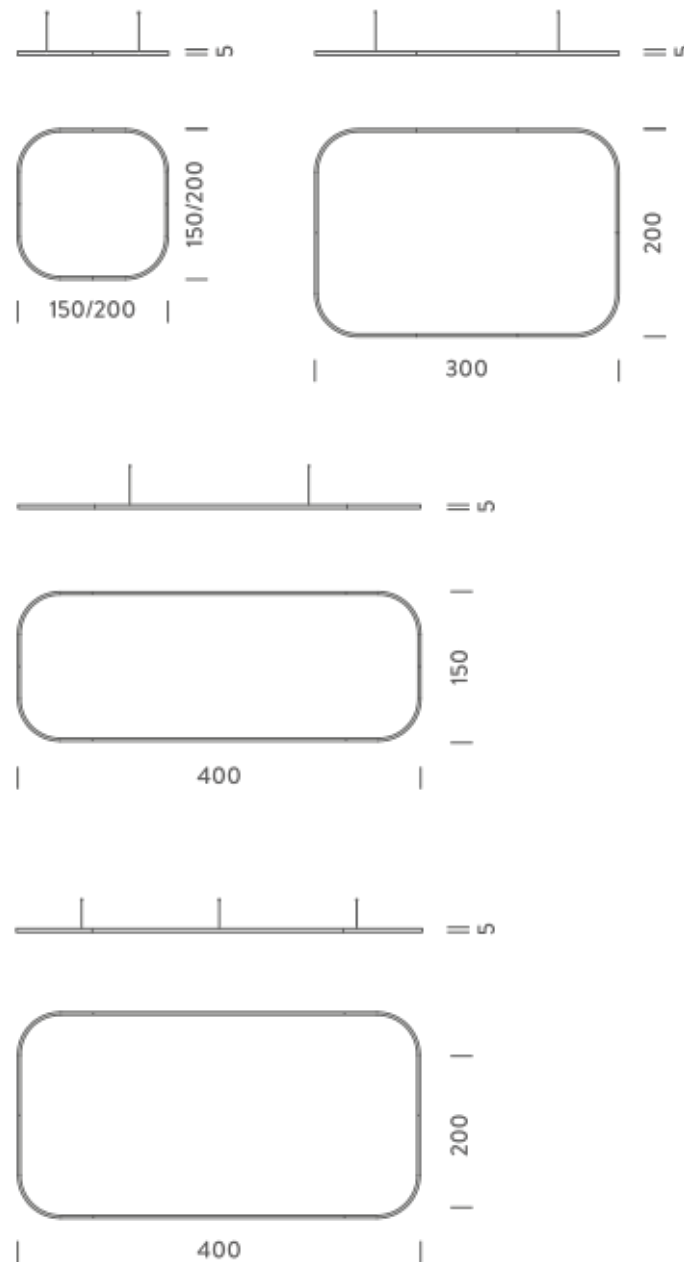

4X1,5M | UP - DOWNLIGHT - 4000K

LAMPING

Source	Linear LED
Total power	297W
Emission	Diffused orientable
Switching	DALI 1-100%
Tension	220/240V
Color temperature	4000K
Luminous flux	20227lm
Typ CRI	90
Energy class	D
IP class	40
Dimensions	400x150x5cm
Materials	Aluminium
Notes	included: 2 drivers WALIM150W24VIN, 2x dimmer interface WDIMDALIHP, 4 electrical cables 5m, 4x adjustable metal cables length 3m (including ceiling attachment). Shipped in 4 pieces

Customization options

Accessories

Net lamp weight

Codes

BZRQ1722G15NBO
BZRQ1722G15NNE
BZRQ1722G15NOR

PACKAGE

Package 01

Structure	white black gold
Dimension:	310x110x15 cm / Gross weight: 20,1 kg

Certificazioni

NEMO s.p.a