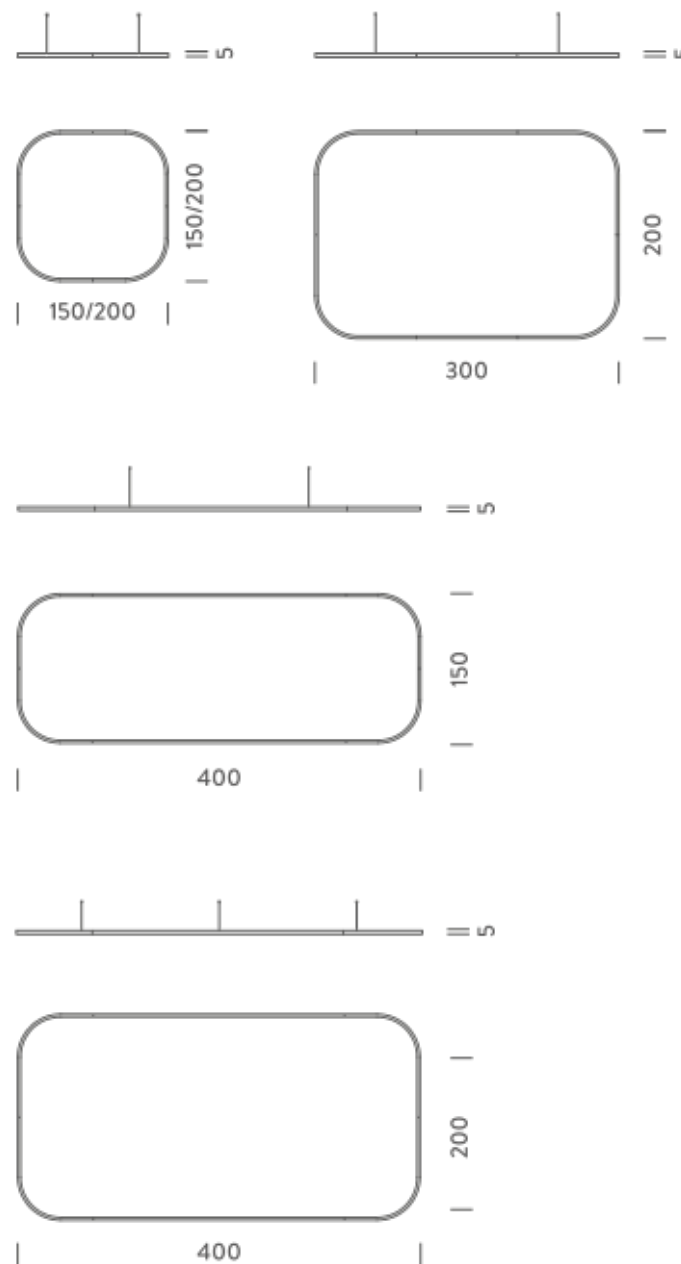

3X2M | UP - DOWNLIGHT - 2700K

LAMPING

Source	Linear LED
Total power	268W
Emission	Diffused orientable
Switching	DALI 1-100%
Tension	220/240V
Color temperature	2700K
Luminous flux	15527lm
Typ CRI	90
Energy class	E
IP class	40
Dimensions	300x200x5cm
Materials	Aluminium
Notes	included: 2 drivers WALIM150W24VIN, 2x dimmer interface WDIMDALIHP, 2 electrical cables 5m, 4x adjustable metal cables length 3m (including ceiling attachment). Shipped in 2 pieces
Customization options	Shapes, sizes
Accessories	Canopy, for concrete ceiling | Canopy box, 1 driver, 1 electrical cable | Ceiling plate, for false ceiling
Net lamp weight	10,7 kg

Codes

BZRQ1720G15DBO
BZRQ1720G15DNE
BZRQ1720G15DOR

PACKAGE

Package 01 Dimension: 310x110x15 cm / Gross weight: 18,7 kg

Certificazioni

NEMO^{3,000}