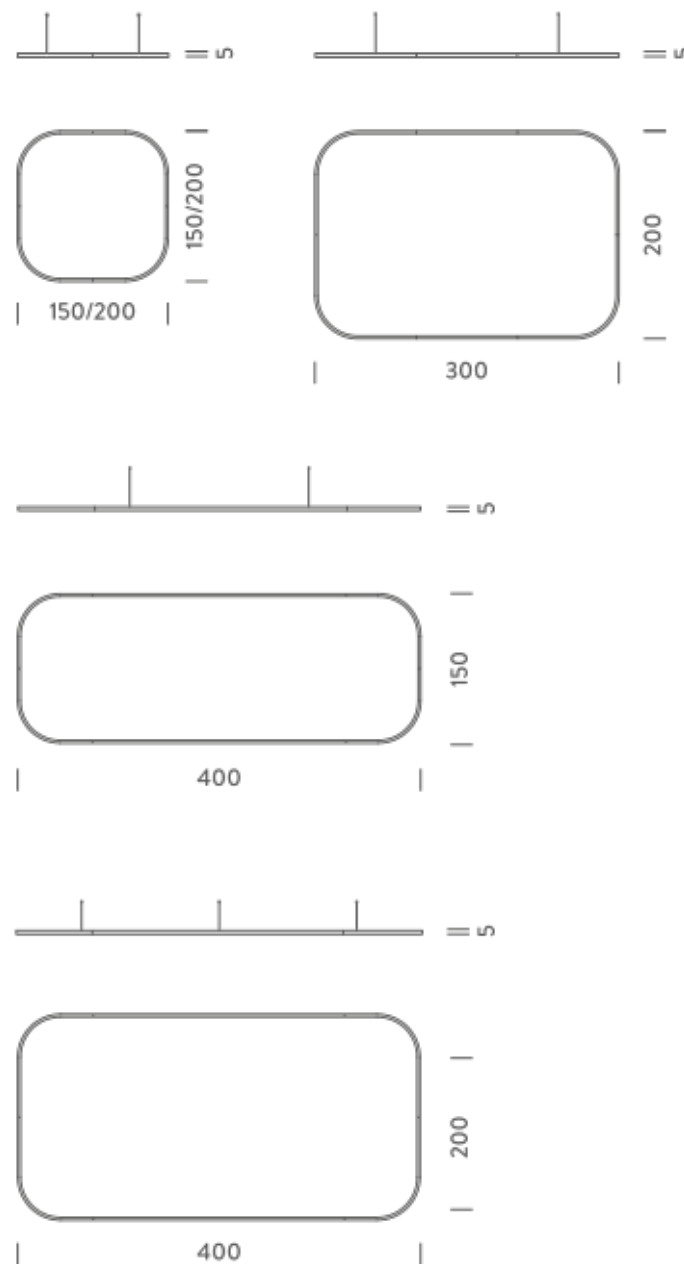

2X2M | DOWNLIGHT - 3000K

LAMPING

Source	Linear LED
Total power	105W
Emission	Diffused orientable
Switching	DALI 1-100%
Tension	220/240V
Color temperature	3000K
Luminous flux	6456lm
Typ CRI	90
Energy class	E
IP class	40
Dimensions	200x200x5cm
Materials	Aluminium
Notes	included: 1 driver WALIM150W24VIN, 1 dimmer interface WDIMDALIHP, 1 electrical cable 5m, 4x adjustable metal cables length 3m (including ceiling attachment). Shipped in 2 pieces
Customization options	Shapes, sizes
Accessories	Canopy, for concrete ceiling | Canopy box, 1 driver, 1 electrical cable | Ceiling plate, for false ceiling
Net lamp weight	7,8 kg

Codes

BZRQ1608G15WBO
BZRQ1608G15WNE
BZRQ1608G15WOR

PACKAGE

Package 01 Dimension: 210x110x15 cm / Gross weight: 13,2 kg

Certificazioni

NEMO^{3,000}