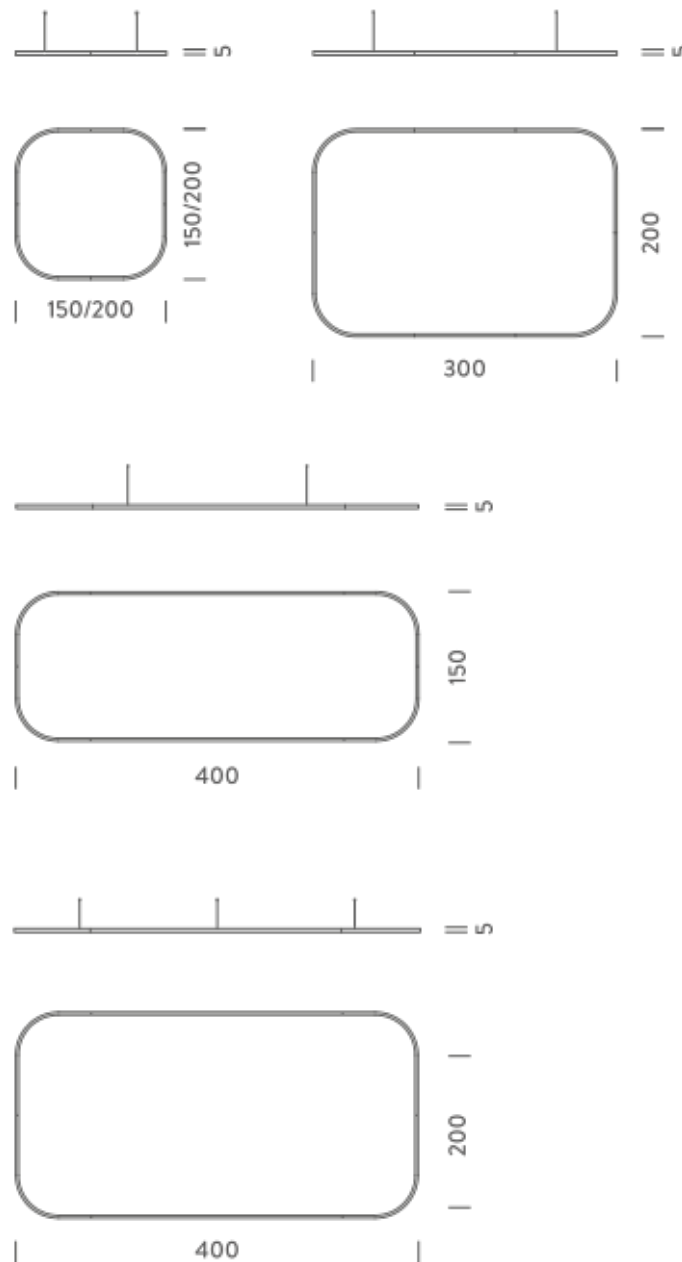

## Structure

white  
black  
gold

Dimension: 310x110x15 cm / Gross weight: 18,7 kg