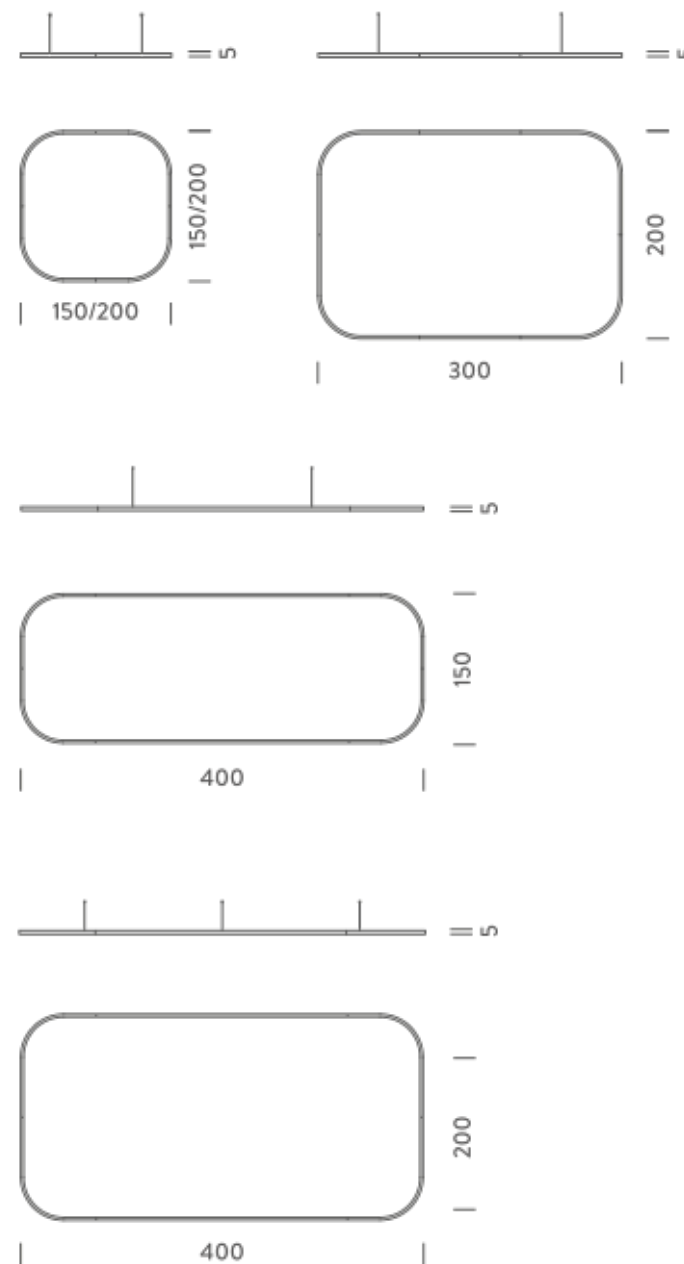

## LAMPING

Source	Linear LED
Total power	77W
Emission	Diffused orientable
Switching	DALI 1-100%
Tension	110/240V
Color temperature	2700K
Luminous flux	4432lm
Typ CRI	90
Energy class	E
IP class	40
Dimensions	150x150x5cm
Materials	Aluminium
Notes	included: 1 driver WALIMLED100/24, 1 dimmer interface WDIMDALIHP, 1 electrical cable 5m, 4x adjustable metal cables length 3m (including ceiling attachment). Shipped assembled
Customization options	Shapes, sizes
Accessories	Canopy, for concrete ceiling   Canopy box, 1 driver, 1 electrical cable   Ceiling plate, for false ceiling
Net lamp weight	6,1 kg

## LAMPING

Source	Linear LED
Total power	154W
Emission	Diffused orientable
Switching	DALI 1-100%
Tension	220/240V
Color temperature	2700K
Luminous flux	8863lm
Typ CRI	90
Energy class	E
IP class	40
Dimensions	150x150x5cm
Materials	Aluminium
Notes	included: 1 driver WALIM250W24VIN, 1 dimmer interface WDIMDALIHP, 1 electrical cable 5m, 4x adjustable metal cables length 3m (including ceiling attachment). Shipped assembled
Customization options	Shapes, sizes
Accessories	Canopy, for concrete ceiling   Canopy box, 1 driver, 1 electrical cable   Ceiling plate, for false ceiling
Net lamp weight	6,1 kg

## Structure

white  
black  
gold

Dimension: 160x160x15 cm / Gross weight: 9,6 kg