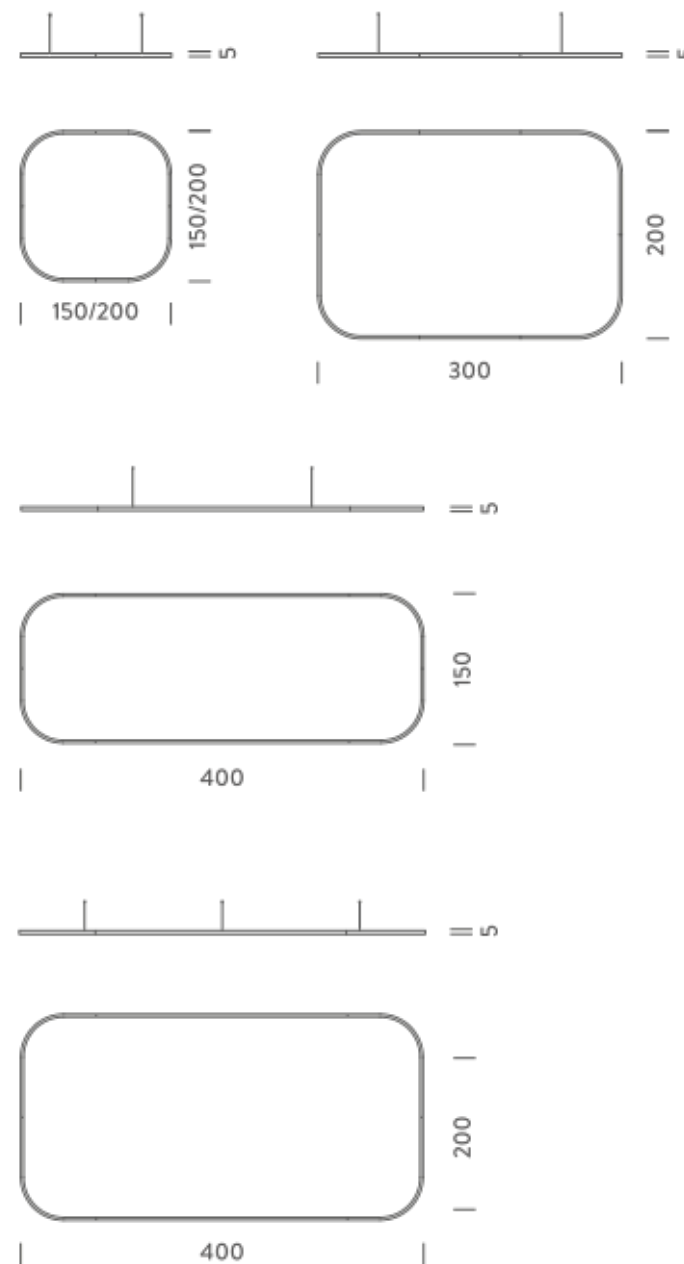

1,5X1,5M | DOWNLIGHT - 4000K

LAMPING

Source	Linear LED
Total power	77W
Emission	Diffused orientable
Switching	DALI 1-100%
Tension	110/240V
Color temperature	4000K
Luminous flux	5214lm
Typ CRI	90
Energy class	D
IP class	40
Dimensions	150x150x5cm
Materials	Aluminium
Notes	included: 1 driver WALIMLED100/24, 1 dimmer interface WDIMDALIHP, 1 electrical cable 5m, 4x adjustable metal cables length 3m (including ceiling attachment). Shipped assembled
Customization options	Shapes, sizes
Accessories	Canopy, for concrete ceiling | Canopy box, 1 driver, 1 electrical cable | Ceiling plate, for false ceiling
Net lamp weight	6,1 kg

Codes

BZRQ1606G15NBO
BZRQ1606G15NNE
BZRQ1606G15NOR

PACKAGE

Package 01 Dimension: 160x160x15 cm / Gross weight: 9,6 kg

Certificazioni

NEMO S.p.A.