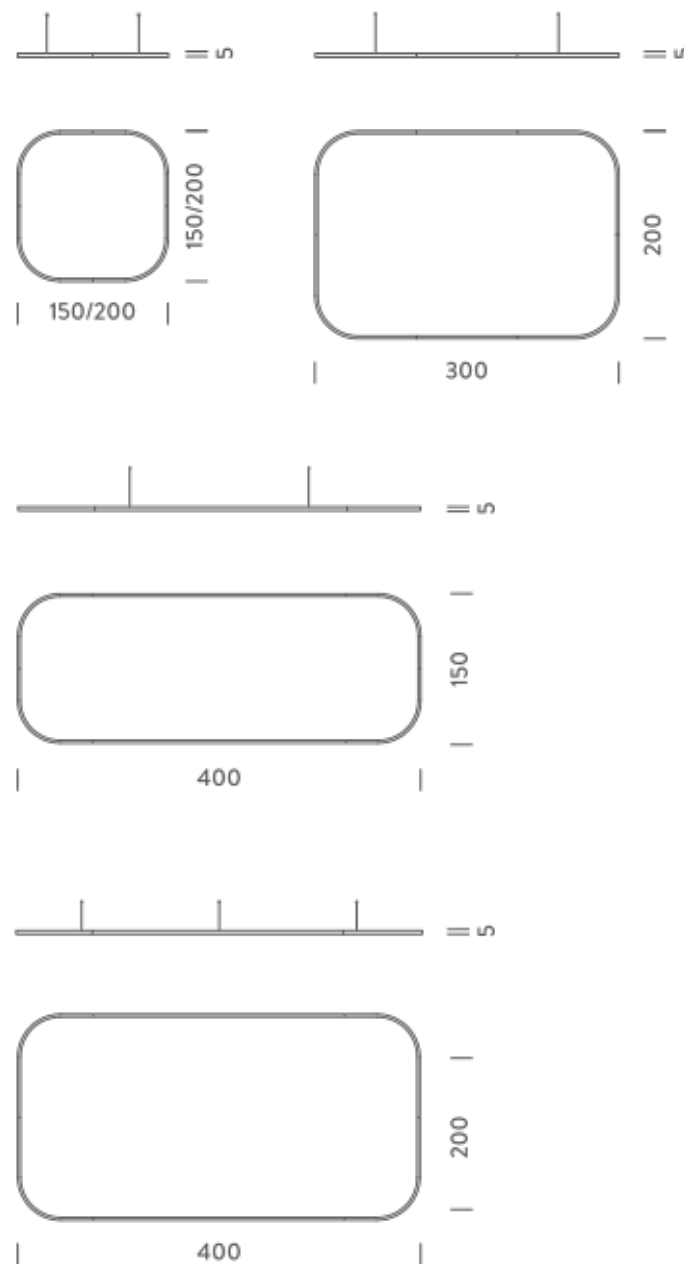

4X1,5M | DOWNLIGHT - 3000K

LAMPING

Source	Linear LED
Total power	149W
Emission	Diffused orientable
Switching	DALI 1-100%
Tension	220/240V
Color temperature	3000K
Luminous flux	9102lm
Typ CRI	90
Energy class	E
IP class	40
Dimensions	400x150x5cm
Materials	Aluminium
Notes	included: 1 driver WALIM150W24VIN, 1 dimmer interface WDIMDALIHP, 4 electrical cables 5m, 6x adjustable metal cables length 3m (including ceiling attachment). Shipped in 4 pieces
Customization options	Shapes, sizes
Accessories	Canopy, for concrete ceiling | Ceiling plate, for false ceiling
Net lamp weight	11,3 kg

Codes

BZRQ1611G15WBO

BZRQ1611G15WNE

BZRQ1611G15WOR

PACKAGE

Package 01

Structure

white

black

gold

Dimension: 310x110x15 cm / Gross weight: 19,3 kg

Certificazioni