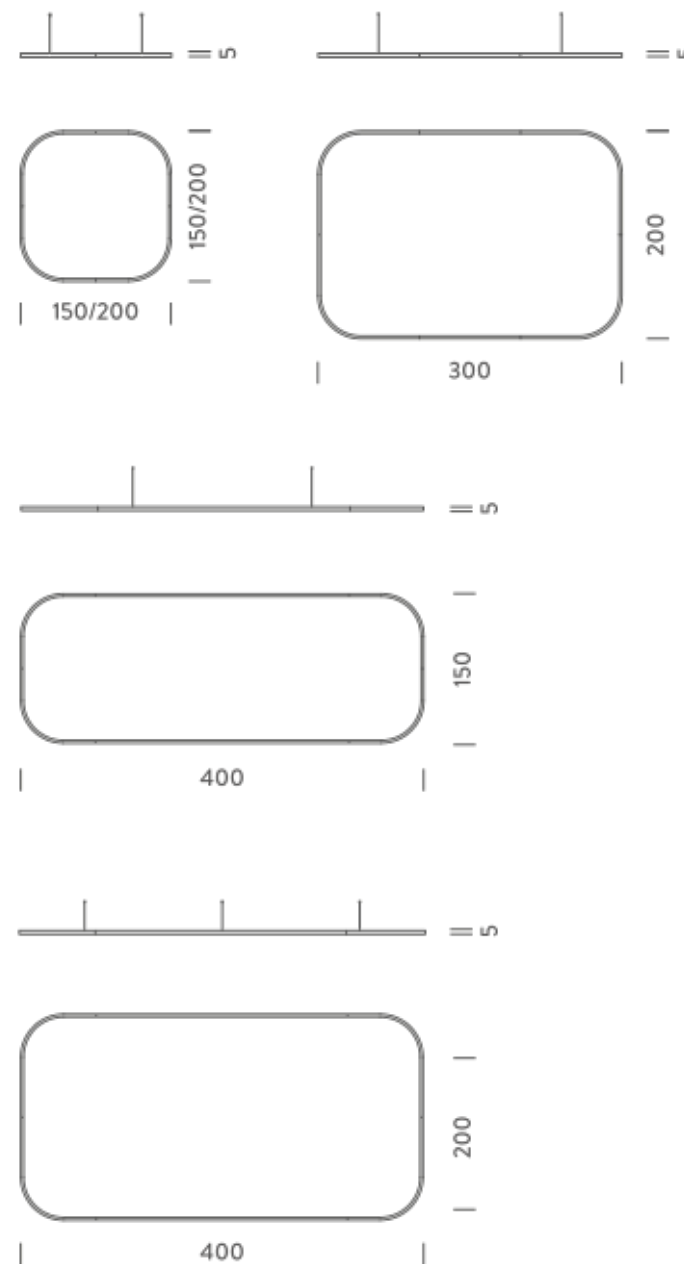

4X2M | UP - DOWNLIGHT - 2700K

LAMPING

Source	Linear LED
Total power	326W
Emission	Diffused orientable
Switching	DALI 1-100%
Tension	220/240V
Color temperature	2700K
Luminous flux	18859lm
Typ CRI	90
Energy class	E
IP class	40
Dimensions	400x200x5cm
Materials	Aluminium
Notes	included: 2 drivers WALIM250W24VIN, 2x dimmer interface WDIMDALIHP, 4 electrical cables 5m, 6x adjustable metal cables length 3m (including ceiling attachment). Shipped in 4 pieces
Customization options	Shapes, sizes
Accessories	Canopy, for concrete ceiling | Ceiling plate, for false ceiling
Net lamp weight	13,2 kg

Codes

BZRQ1724G15DBO

BZRQ1724G15DNE

BZRQ1724G15DOR

PACKAGE

Package 01

Dimension: 310x110x15 cm / Gross weight: 21,2 kg

Certificazioni

NEMO^{3.000}