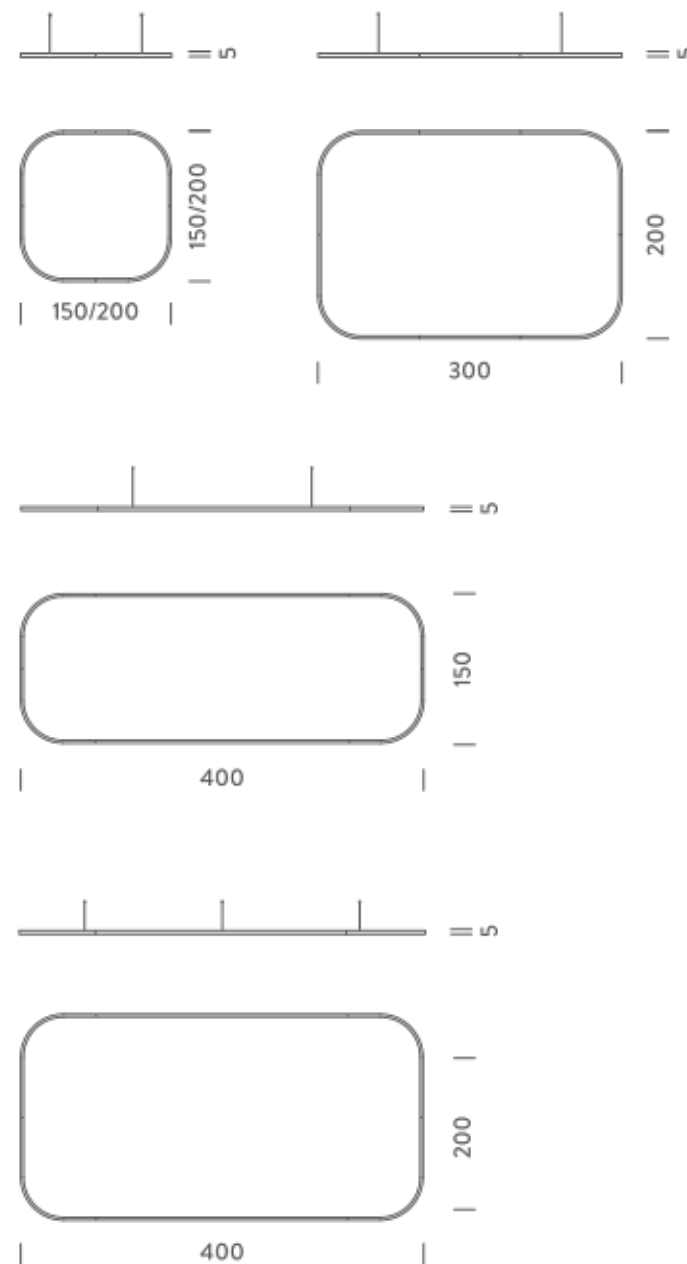

1,5X1,5M | UP - DOWNLIGHT - 4000K

LAMPING

Source	Linear LED
Total power	154W
Emission	Diffused orientable
Switching	DALI 1-100%
Tension	220/240V
Color temperature	4000K
Luminous flux	10427lm
Typ CRI	90
Energy class	D
IP class	40
Dimensions	150x150x5cm
Materials	Aluminium
Notes	

included: 1 driver WALIM250W24VIN, 1 dimmer interface WDIMDALIHP, 1 electrical cable 5m, 4x adjustable metal cables length 3m (including ceiling attachment). Shipped assembled

Customization options

Shapes, sizes

Accessories

Canopy, for concrete ceiling | Canopy box, 1 driver, 1 electrical cable | Ceiling plate, for false ceiling

Net lamp weight

6,1 kg

Codes

BZRQ1712G15NBO
BZRQ1712G15NNE
BZRQ1712G15NOR

Structure

white
black
gold

PACKAGE

Package 01

Dimension: 160x160x15 cm / Gross weight: 9,6 kg

Certificazioni

NEMO 3.000