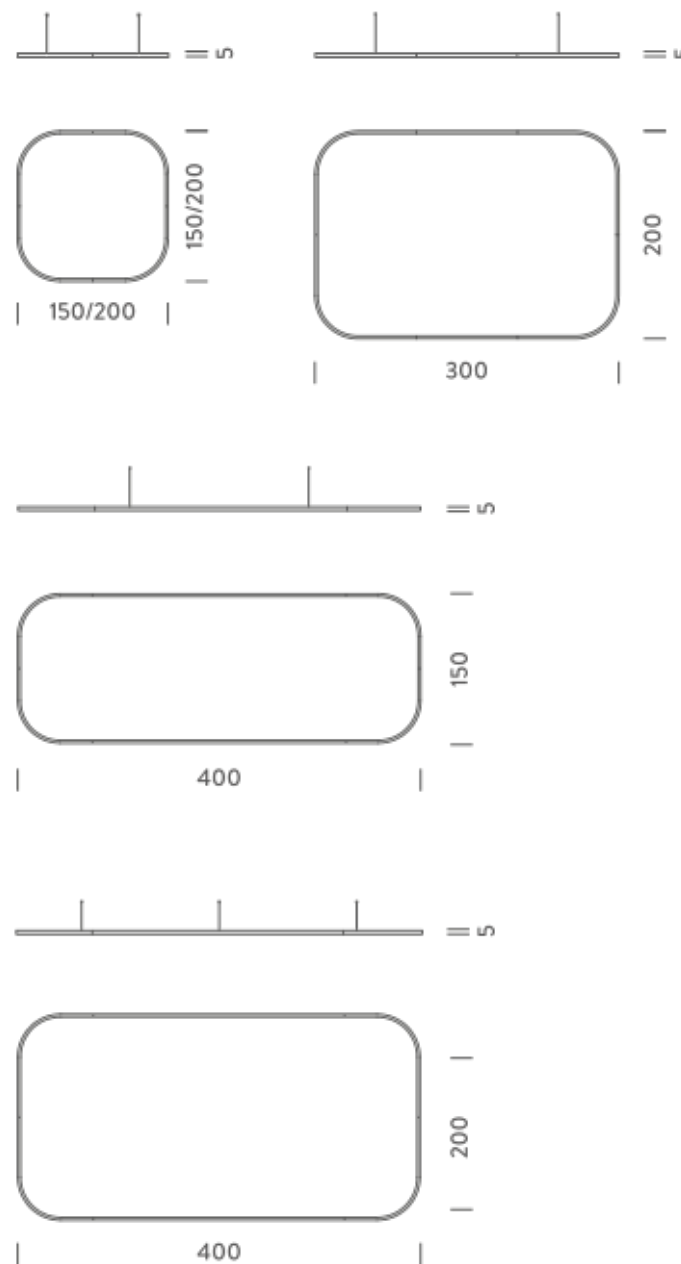

3X2M | DOWNLIGHT - 3000K

LAMPING

Source	Linear LED
Total power	134W
Emission	Diffused orientable
Switching	DALI 1-100%
Tension	220/240V
Color temperature	3000K
Luminous flux	8220lm
Typ CRI	90
Energy class	E
IP class	40
Dimensions	300x200x5cm
Materials	Aluminium
Notes	included: 1 driver WALIM150W24VIN, 1 dimmer interface WDIMDALIHP, 2 electrical cables 5m, 4x adjustable metal cables length 3m (including ceiling attachment). Shipped in 2 pieces
Customization options	Shapes, sizes
Accessories	Canopy, for concrete ceiling | Canopy box, 1 driver, 2 electrical cables | Ceiling plate, for false ceiling
Net lamp weight	9,9 kg

Codes

BZRQ1610G15WBO
BZRQ1610G15WNE
BZRQ1610G15WOR

PACKAGE

Package 01 Dimension: 310x110x15 cm / Gross weight: 17,9 kg

Certificazioni

NEMO^{3.000}