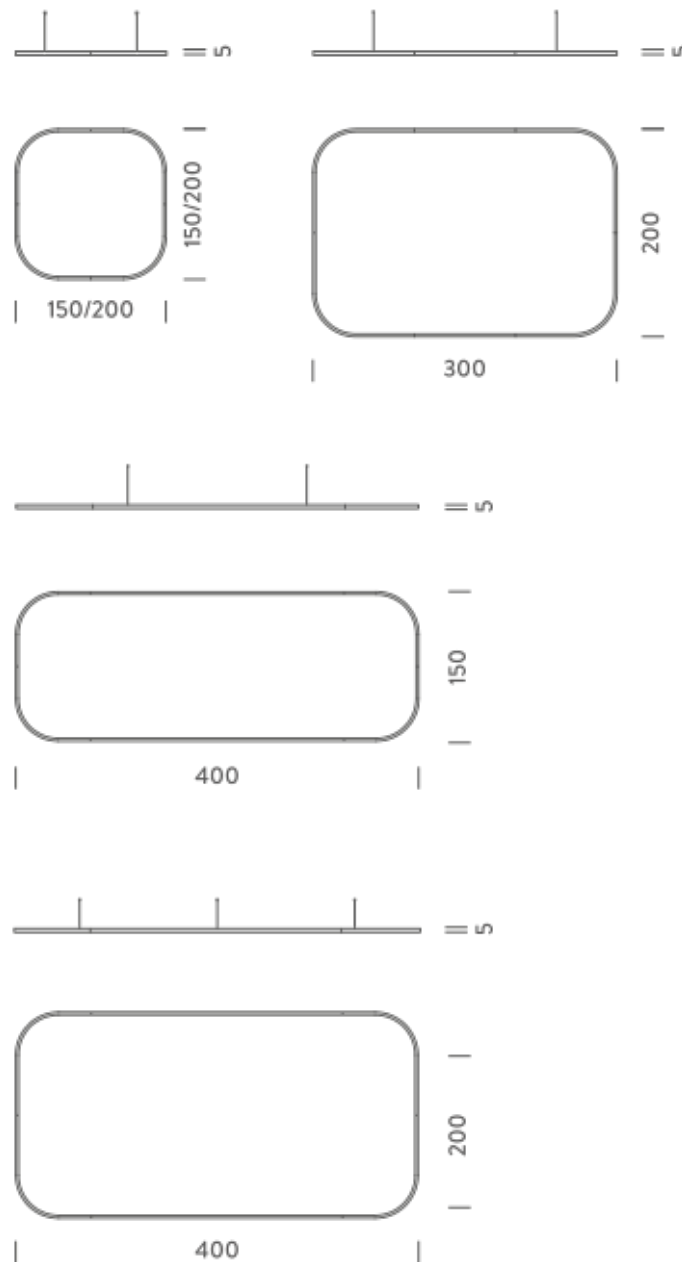

2X2M | UP - DOWNLIGHT - 4000K

LAMPING

Source	Linear LED
Total power	211W
Emission	Diffused orientable
Switching	DALI 1-100%
Tension	220/240V
Color temperature	4000K
Luminous flux	14347lm
Typ CRI	90
Energy class	D
IP class	40
Dimensions	200x200x5cm
Materials	Aluminium
Notes	included: 1 driver WALIM250W24VIN, 1 dimmer interface WDIMDALIHP, 2 electrical cables 5m, 4x adjustable metal cables length 3m (including ceiling attachment). Shipped in 2 pieces

Customization options

Accessories

Net lamp weight

Codes

BZRQ1716G15NBO
BZRQ1716G15NNE
BZRQ1716G15NOR

Shapes, sizes
Canopy, for concrete ceiling | Canopy box, 1 driver, 2 electrical cables | Ceiling plate, for false ceiling

Structure

white
black
gold

PACKAGE

Package 01

Dimension: 210x110x15 cm / Gross weight: 13,5 kg

Certificazioni

NEMO^{3.000}