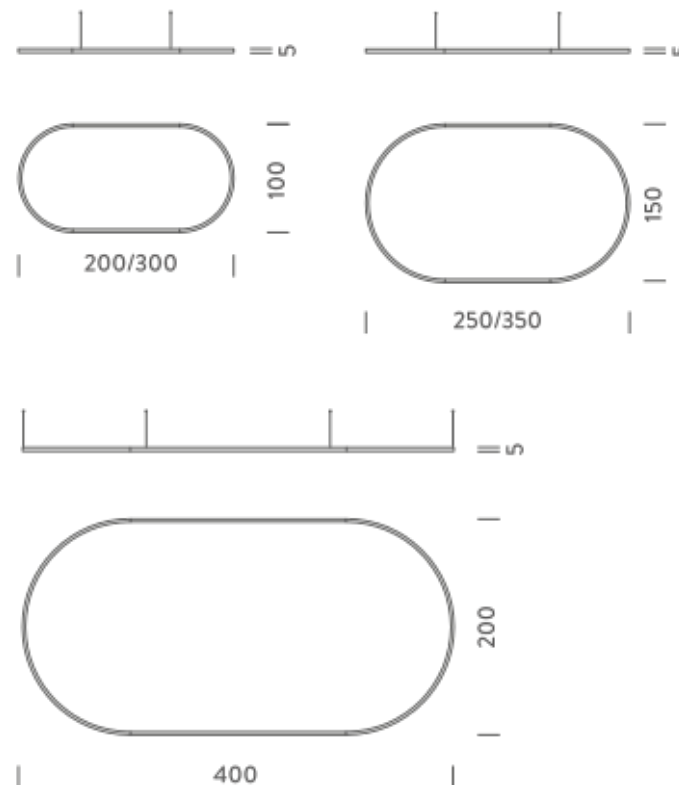

2X1M | UP - DOWNLIGHT -2700K

LAMPING

Source	Linear LED
Total power	148W
Emission	Diffused orientable
Switching	DALI 1-100%
Tension	220/240V
Color temperature	2700K
Luminous flux	8563lm
Typ CRI	90
Energy class	E
IP class	40
Dimensions	200x100x5cm
Materials	Aluminium
Notes	included: 1 driver WALIM150W24VIN, 1 dimmer interface WDIMDALIHP, 2x electrical cables 5m, 4x adjustable metal cables length 3m (including ceiling attachment). Shipped assembled
Customization options	Shapes, sizes
Accessories	Canopy, for concrete ceiling Canopy box, 1 driver, 2 electrical cables Ceiling plate, for false ceiling
Net lamp weight	6,1 kg

2X1M | UP - DOWNLIGHT - 4000K

LAMPING

Source	Linear LED
Total power	148W
Emission	Diffused orientable
Switching	DALI 1-100%
Tension	220/240V
Color temperature	4000K
Luminous flux	10074lm
Typ CRI	90
Energy class	D
IP class	40
Dimensions	200x100x5cm
Materials	Aluminium
Notes	included: 1 driver WALIM150W24VIN, 1 dimmer interface WDIMDALIHP, 2x electrical cables 5m, 4x adjustable metal cables length 3m (including ceiling attachment). Shipped assembled
Customization options	Shapes, sizes
Accessories	Canopy, for concrete ceiling Canopy box, 1 driver, 2 electrical cables Ceiling plate, for false ceiling
Net lamp weight	6,1 kg

Codes

BZRO17A30G15DBO
BZRO17A30G15DNE
BZRO17A30G15DOR

Structure

white
black
gold

PACKAGE

Package 01 Dimension: 310x100x15 cm / Gross weight: 16 kg

Certificazioni

NEMO^{3,000}