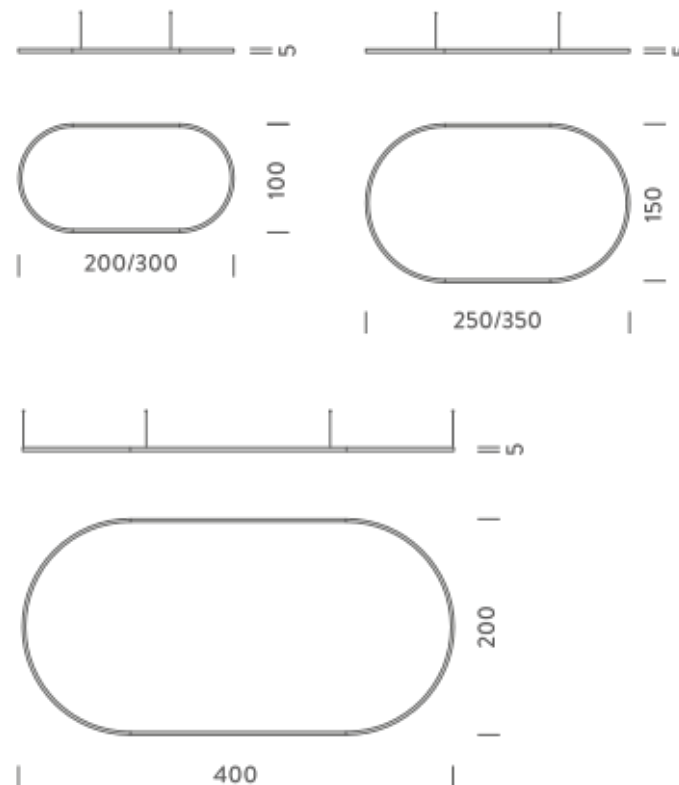

2X1M | UP - DOWNLIGHT -2700K

LAMPING

Source	Linear LED
Total power	148W
Emission	Diffused orientable
Switching	DALI 1-100%
Tension	220/240V
Color temperature	2700K
Luminous flux	8563lm
Typ CRI	90
Energy class	E
IP class	40
Dimensions	200x100x5cm
Materials	Aluminium
Notes	included: 1 driver WALIM150W24VIN, 1 dimmer interface WDIMDALIHP, 2x electrical cables 5m, 4x adjustable metal cables length 3m (including ceiling attachment). Shipped assembled
Customization options	Shapes, sizes
Accessories	Canopy, for concrete ceiling Canopy box, 1 driver, 2 electrical cables Ceiling plate, for false ceiling
Net lamp weight	6,1 kg

2X1M | DOWNLIGHT - 4000K

LAMPING

Source	Linear LED
Total power	74W
Emission	Diffused orientable
Switching	DALI 1-100%
Tension	110/240V
Color temperature	4000K
Luminous flux	5037lm
Typ CRI	90
Energy class	D
IP class	40
Dimensions	200x100x5cm
Materials	Aluminium
Notes	included: 1 driver WALIMLED100/24, 1 dimmer interface WDIMDALIHP, 1x electrical cable 5m, 4x adjustable metal cables length 3m (including ceiling attachment). Shipped assembled
Customization options	Shapes, sizes
Accessories	Canopy, for concrete ceiling Canopy box, 1 driver, 1 electrical cable Ceiling plate, for false ceiling
Net lamp weight	6 kg

Codes

BZRO16A30G15DBO
BZRO16A30G15DNE
BZRO16A30G15DOR

Structure

white
black
gold

PACKAGE

Package 01 Dimension: 310x100x15 cm / Gross weight: 15,7 kg

Certificazioni

NEMO 3.000