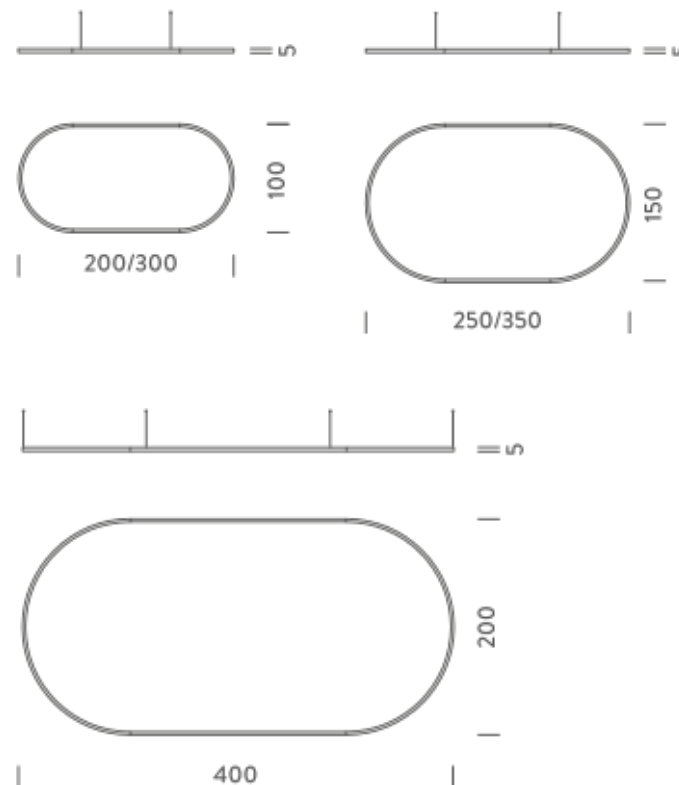

2X1M | UP - DOWNLIGHT -2700K

LAMPING

Source	Linear LED
Total power	148W
Emission	Diffused orientable
Switching	DALI 1-100%
Tension	220/240V
Color temperature	2700K
Luminous flux	8563lm
Typ CRI	90
Energy class	E
IP class	40
Dimensions	200x100x5cm
Materials	Aluminium
Notes	included: 1 driver WALIM150W24VIN, 1 dimmer interface WDIMDALIHP, 2x electrical cables 5m, 4x adjustable metal cables length 3m (including ceiling attachment). Shipped assembled
Customization options	Shapes, sizes
Accessories	Canopy, for concrete ceiling Canopy box, 1 driver, 2 electrical cables Ceiling plate, for false ceiling
Net lamp weight	6,1 kg

2X1M | DOWNLIGHT - 4000K

LAMPING

Source	Linear LED
Total power	74W
Emission	Diffused orientable
Switching	DALI 1-100%
Tension	110/240V
Color temperature	4000K
Luminous flux	5037lm
Typ CRI	90
Energy class	D
IP class	40
Dimensions	200x100x5cm
Materials	Aluminium
Notes	included: 1 driver WALIMLED100/24, 1 dimmer interface WDIMDALIHP, 1x electrical cable 5m, 4x adjustable metal cables length 3m (including ceiling attachment). Shipped assembled
Customization options	Shapes, sizes
Accessories	Canopy, for concrete ceiling Canopy box, 1 driver, 1 electrical cable Ceiling plate, for false ceiling
Net lamp weight	6 kg

Codes

BZRO17A30G15WBO
BZRO17A30G15WNE
BZRO17A30G15WOR

Structure

white
black
gold

PACKAGE

Package 01 Dimension: 310x100x15 cm / Gross weight: 16 kg

Certificazioni

NEMO^{3,000}