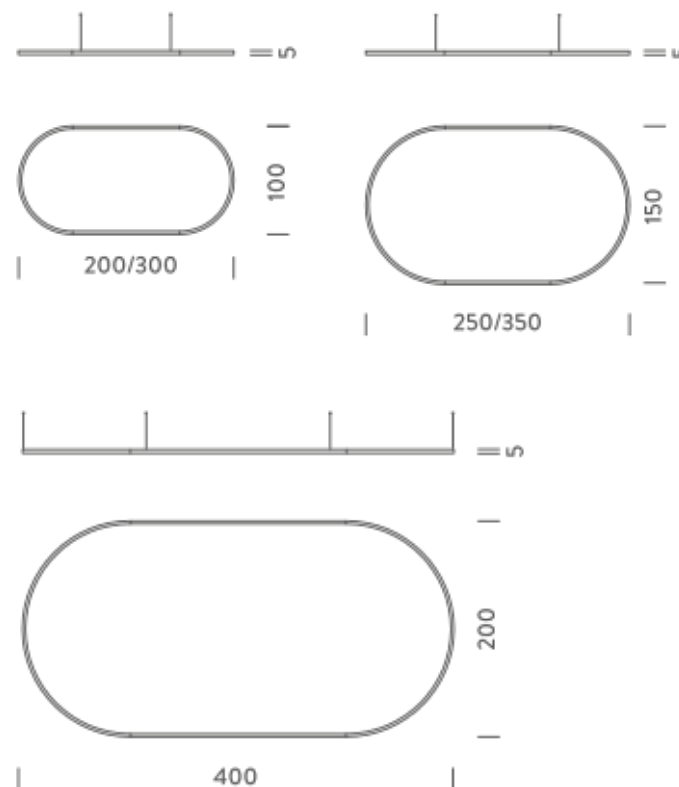

2X1M | UP - DOWNLIGHT -2700K

LAMPING

Source	Linear LED
Total power	148W
Emission	Diffused orientable
Switching	DALI 1-100%
Tension	220/240V
Color temperature	2700K
Luminous flux	8563lm
Typ CRI	90
Energy class	E
IP class	40
Dimensions	200x100x5cm
Materials	Aluminium
Notes	included: 1 driver WALIM150W24VIN, 1 dimmer interface WDIMDALIHP, 2x electrical cables 5m, 4x adjustable metal cables length 3m (including ceiling attachment). Shipped assembled
Customization options	Shapes, sizes
Accessories	Canopy, for concrete ceiling Canopy box, 1 driver, 2 electrical cables Ceiling plate, for false ceiling
Net lamp weight	6,1 kg

LAMPING

Source	Linear LED
Total power	97W
Emission	Diffused orientable
Switching	DALI 1-100%
Tension	220/240V
Color temperature	3000K
Luminous flux	5918lm
Typ CRI	90
Energy class	E
IP class	40
Dimensions	250x150x5cm
Materials	Aluminium
Notes	included: 1 driver WALIM150W24VIN, 1 dimmer interface WDIMDALIHP, 1x electrical cable 5m, 6x adjustable metal cables length 3m (including ceiling attachment). Shipped in 4 pieces
Customization options	Shapes, sizes
Accessories	Canopy, for concrete ceiling Canopy box, 1 driver, 1 electrical cable Ceiling plate, for false ceiling
Net lamp weight	7,3 kg

Codes

BZRO16B25G15WBO
BZRO16B25G15WNE
BZRO16B25G15WOR

Structure

white
black
gold

PACKAGE

Package 01 Dimension: 160x160x15 cm / Gross weight: 10,8 kg

Certificazioni

NEMO^{3,000}