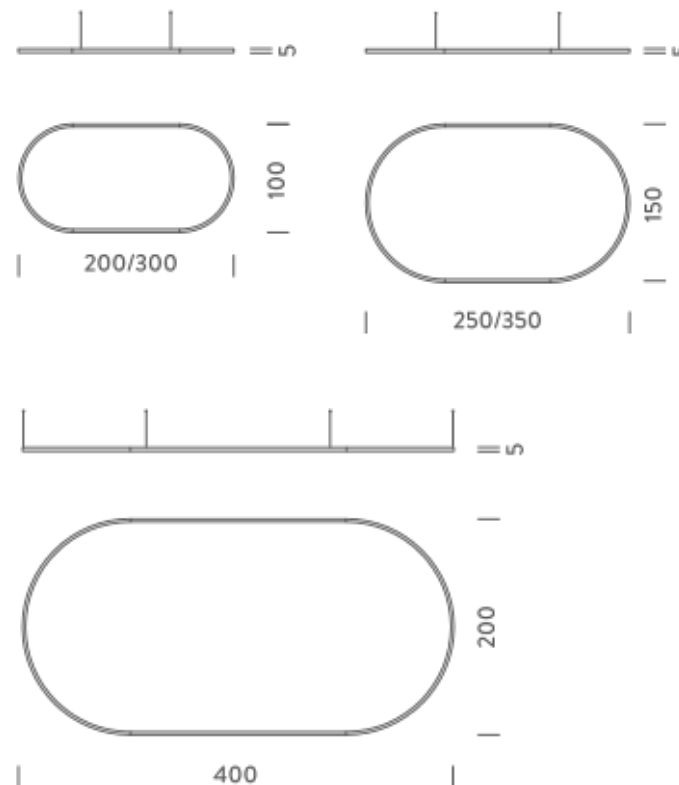

3,5X1,5M | UP - DOWNLIGHT - 4000K

LAMPING

Source	Linear LED
Total power	251W
Emission	Diffused orientable
Switching	DALI 1-100%
Tension	220/240V
Color temperature	4000K
Luminous flux	17072lm
Typ CRI	90
Energy class	D
IP class	40
Dimensions	350x150x5cm
Materials	Aluminium
Notes	included: 2 drivers WALIM150W24VIN, 2x dimmer interface WDIMDALIHP, 4x electrical cables 5m, 6x adjustable metal cables length 3m (including ceiling attachment). Shipped in 4 pieces
Customization options	Shapes, sizes
Accessories	Canopy, for concrete ceiling Ceiling plate, for false ceiling
Net lamp weight	9,9 kg

LAMPING

Source	Linear LED
Total power	296W
Emission	Diffused orientable
Switching	DALI 1-100%
Tension	220/240V
Color temperature	3000K
Luminous flux	18134lm
Typ CRI	90
Energy class	E
IP class	40
Dimensions	400x200x5cm
Materials	Aluminium
Notes	included: 2 drivers WALIM150W24VIN, 2x dimmer interface WDIMDALIHP, 4x electrical cables 5m, 6x adjustable metal cables length 3m (including ceiling attachment). Shipped in 4 pieces
Customization options	Shapes, sizes
Accessories	Canopy, for concrete ceiling Ceiling plate, for false ceiling
Net lamp weight	12,2 kg

Codes

BZRO17C40G15WBO
BZRO17C40G15WNE
BZRO17C40G15WOR

Structure

white
black
gold

PACKAGE

Package 01 Dimension: 210x110x15 cm / Gross weight: 17,6 kg

Certificazioni

4X2M | DOWNLIGHT - 4000K