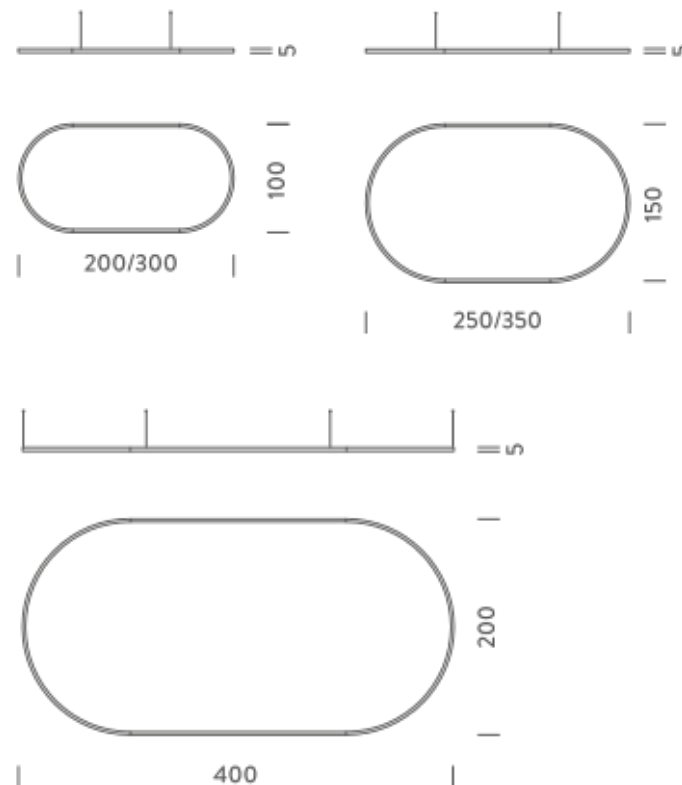

2X1M | UP - DOWNLIGHT -2700K

LAMPING

Source	Linear LED
Total power	148W
Emission	Diffused orientable
Switching	DALI 1-100%
Tension	220/240V
Color temperature	2700K
Luminous flux	8563lm
Typ CRI	90
Energy class	E
IP class	40
Dimensions	200x100x5cm
Materials	Aluminium
Notes	included: 1 driver WALIM150W24VIN, 1 dimmer interface WDIMDALIHP, 2x electrical cables 5m, 4x adjustable metal cables length 3m (including ceiling attachment). Shipped assembled
Customization options	Shapes, sizes
Accessories	Canopy, for concrete ceiling Canopy box, 1 driver, 2 electrical cables Ceiling plate, for false ceiling
Net lamp weight	6,1 kg

2X1M | DOWNLIGHT - 3000K

LAMPING

Source	Linear LED
Total power	74W
Emission	Diffused orientable
Switching	DALI 1-100%
Tension	110/240V
Color temperature	3000K
Luminous flux	4533lm
Typ CRI	90
Energy class	E
IP class	40
Dimensions	200x100x5cm
Materials	Aluminium
Notes	included: 1 driver WALIMLED100/24, 1 dimmer interface WDIMDALIHP, 1x electrical cable 5m, 4x adjustable metal cables length 3m (including ceiling attachment). Shipped assembled
Customization options	Shapes, sizes
Accessories	Canopy, for concrete ceiling Canopy box, 1 driver, 1 electrical cable Ceiling plate, for false ceiling
Net lamp weight	6 kg

Codes

BZRO16A20G15WBO
BZRO16A20G15WNE
BZRO16A20G15WOR

Structure

white
black
gold

PACKAGE

Package 01 Dimension: 210x110x15 cm / Gross weight: 11,4 kg

Certificazioni

NEMO^{3.000}