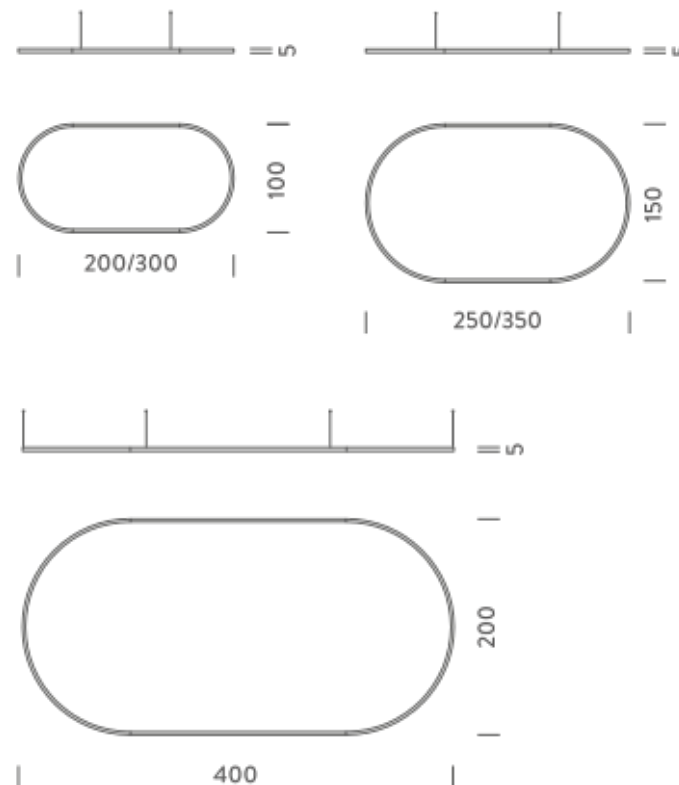

2X1M | UP - DOWNLIGHT -2700K

LAMPING

Source	Linear LED
Total power	148W
Emission	Diffused orientable
Switching	DALI 1-100%
Tension	220/240V
Color temperature	2700K
Luminous flux	8563lm
Typ CRI	90
Energy class	E
IP class	40
Dimensions	200x100x5cm
Materials	Aluminium
Notes	included: 1 driver WALIM150W24VIN, 1 dimmer interface WDIMDALIHP, 2x electrical cables 5m, 4x adjustable metal cables length 3m (including ceiling attachment). Shipped assembled
Customization options	Shapes, sizes
Accessories	Canopy, for concrete ceiling Canopy box, 1 driver, 2 electrical cables Ceiling plate, for false ceiling
Net lamp weight	6,1 kg

2X1M | UP - DOWNLIGHT - 4000K

LAMPING

Source	Linear LED
Total power	148W
Emission	Diffused orientable
Switching	DALI 1-100%
Tension	220/240V
Color temperature	4000K
Luminous flux	10074lm
Typ CRI	90
Energy class	D
IP class	40
Dimensions	200x100x5cm
Materials	Aluminium
Notes	included: 1 driver WALIM150W24VIN, 1 dimmer interface WDIMDALIHP, 2x electrical cables 5m, 4x adjustable metal cables length 3m (including ceiling attachment). Shipped assembled
Customization options	Shapes, sizes
Accessories	Canopy, for concrete ceiling Canopy box, 1 driver, 2 electrical cables Ceiling plate, for false ceiling
Net lamp weight	6,1 kg

Codes

BZRO17A20G15NBO
BZRO17A20G15NNE
BZRO17A20G15NOR

Structure

white
black
gold

PACKAGE

Package 01 Dimension: 210x110x15 cm / Gross weight: 11,5 kg

Certificazioni

NEMO^{3.000}