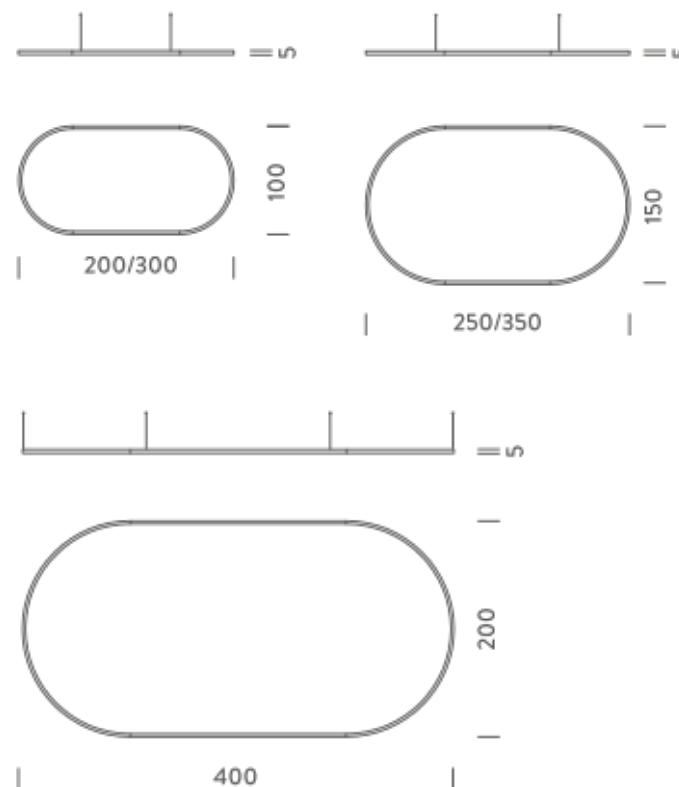

3,5X1,5M | UP - DOWNLIGHT - 4000K

LAMPING

Source	Linear LED
Total power	251W
Emission	Diffused orientable
Switching	DALI 1-100%
Tension	220/240V
Color temperature	4000K
Luminous flux	17072lm
Typ CRI	90
Energy class	D
IP class	40
Dimensions	350x150x5cm
Materials	Aluminium
Notes	included: 2 drivers WALIM150W24VIN, 2x dimmer interface WDIMDALIHP, 4x electrical cables 5m, 6x adjustable metal cables length 3m (including ceiling attachment). Shipped in 4 pieces
Customization options	Shapes, sizes
Accessories	Canopy, for concrete ceiling Ceiling plate, for false ceiling
Net lamp weight	9,9 kg

LAMPING

Source	Linear LED
Total power	296W
Emission	Diffused orientable
Switching	DALI 1-100%
Tension	220/240V
Color temperature	2700K
Luminous flux	17126lm
Typ CRI	90
Energy class	E
IP class	40
Dimensions	400x200x5cm
Materials	Aluminium
Notes	included: 2 driver2 WALIM150W24VIN, 2x dimmer interface WDIMDALIHP, 4x electrical cables 5m, 6x adjustable metal cables length 3m (including ceiling attachment). Shipped in 4 pieces
Customization options	Shapes, sizes
Accessories	Canopy, for concrete ceiling Ceiling plate, for false ceiling
Net lamp weight	12,2 kg

Codes

BZRO17C40G15DBO
BZRO17C40G15DNE
BZRO17C40G15DOR

Structure

white
black
gold

PACKAGE

Package 01 Dimension: 210x110x15 cm / Gross weight: 17,6 kg

Certificazioni

4X2M | DOWNLIGHT - 3000K

LAMPING

Source	Linear LED
Total power	148W
Emission	Diffused orientable
Switching	DALI 1-100%
Tension	220/240V
Color temperature	3000K
Luminous flux	9067lm
Typ CRI	90
Energy class	E
IP class	40
Dimensions	400x200x5cm
Materials	Aluminium
Notes	included: 1 driver WALIM250W24VIN, 1 dimmer interface WDIMDALIHP, 4x electrical cables 5m, 6x adjustable metal cables length 3m (including ceiling attachment). Shipped in 4 pieces
Customization options	Shapes, sizes
Accessories	Canopy, for concrete ceiling Ceiling plate, for false ceiling
Net lamp weight	11,4 kg