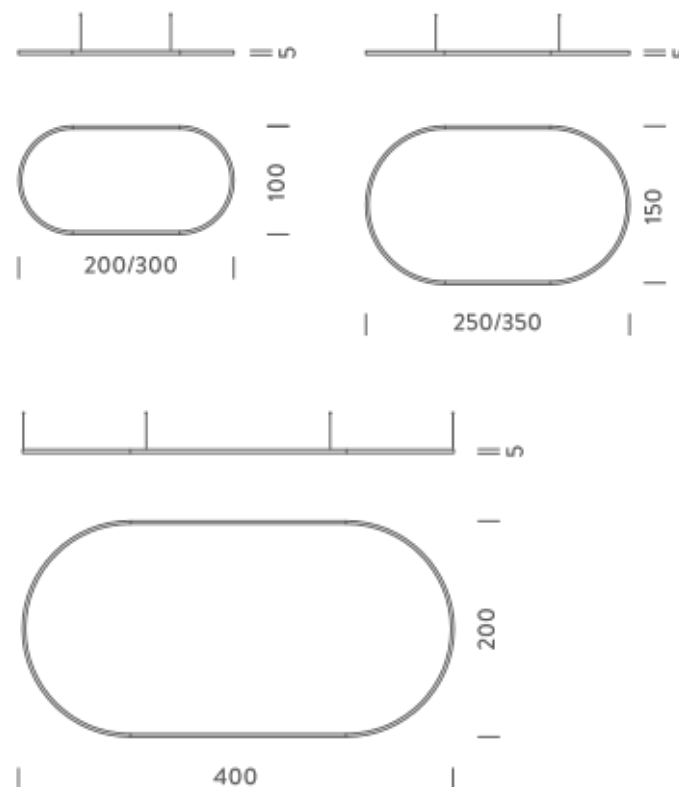

2,5X1,5M | UP - DOWNLIGHT - 4000K

LAMPING

Source	Linear LED
Total power	193W
Emission	Diffused orientable
Switching	DALI 1-100%
Tension	220/240V
Color temperature	4000K
Luminous flux	13152lm
Typ CRI	90
Energy class	D
IP class	40
Dimensions	250x150x5cm
Materials	Aluminium
Notes	included: 1 driver WALIM250W24VIN, 1 dimmer interface WDIMDALIHP, 4x electrical cables 5m, 6x adjustable metal cables length 3m (including ceiling attachment). Shipped in 4 pieces
Customization options	Shapes, sizes
Accessories	Canopy, for concrete ceiling Ceiling plate, for false ceiling
Net lamp weight	8,1 kg

LAMPING

Source	Linear LED
Total power	125W
Emission	Diffused orientable
Switching	DALI 1-100%
Tension	220/240V
Color temperature	2700K
Luminous flux	7255lm
Typ CRI	90
Energy class	E
IP class	40
Dimensions	350x150x5cm
Materials	Aluminium
Notes	included: 1 driver WALIM150W24VIN, 1 dimmer interface WDIMDALIHP, 1x electrical cable 5m, 6x adjustable metal cables length 3m (including ceiling attachment). Shipped in 4 pieces
Customization options	Shapes, sizes
Accessories	Canopy, for concrete ceiling Canopy box, 1 driver, 1 electrical cable Ceiling plate, for false ceiling
Net lamp weight	9,1 kg

Codes

BZRO16B35G15DBO
BZRO16B35G15DNE
BZRO16B35G15DOR

Structure

white
black
gold

PACKAGE

Package 01 Dimension: 210x110x15 cm / Gross weight: 14,5 kg

Certificazioni

NEMO^{3,000}

3,5X1,5M | UP - DOWNLIGHT - 2700K

LAMPING

Source	Linear LED
Total power	251W
Emission	Diffused orientable
Switching	DALI 1-100%
Tension	220/240V
Color temperature	2700K
Luminous flux	14511lm
Typ CRI	90
Energy class	E
IP class	40
Dimensions	350x150x5cm
Materials	Aluminium
Notes	included: 2 drivers WALIM150W24VIN, 2x dimmer interface WDIMDALIHP, 4x electrical cables 5m, 6x adjustable metal cables length 3m (including ceiling attachment). Shipped in 4 pieces
Customization options	Shapes, sizes
Accessories	Canopy, for concrete ceiling Ceiling plate, for false ceiling
Net lamp weight	9,9 kg