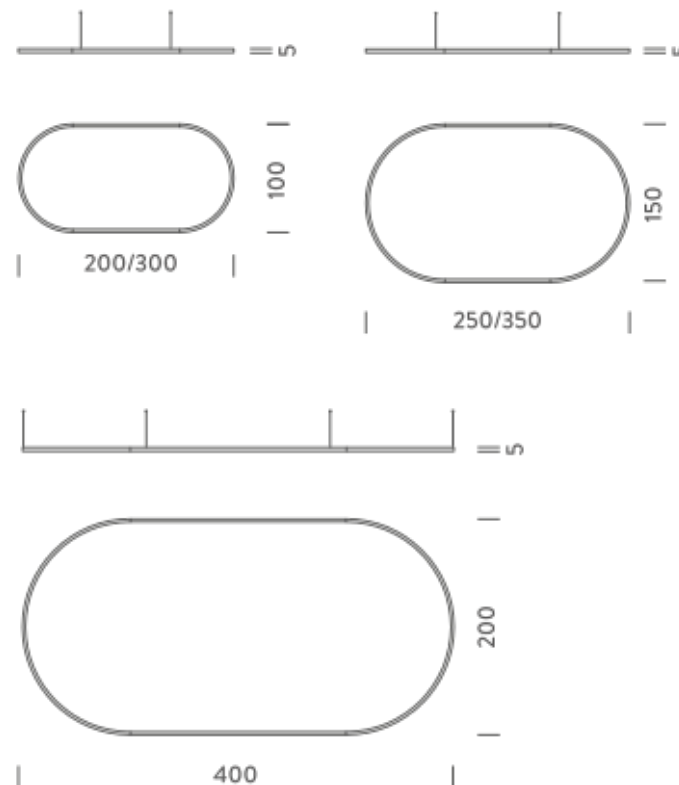

2X1M | UP - DOWNLIGHT -2700K

LAMPING

Source	Linear LED
Total power	148W
Emission	Diffused orientable
Switching	DALI 1-100%
Tension	220/240V
Color temperature	2700K
Luminous flux	8563lm
Typ CRI	90
Energy class	E
IP class	40
Dimensions	200x100x5cm
Materials	Aluminium
Notes	included: 1 driver WALIM150W24VIN, 1 dimmer interface WDIMDALIHP, 2x electrical cables 5m, 4x adjustable metal cables length 3m (including ceiling attachment). Shipped assembled
Customization options	Shapes, sizes
Accessories	Canopy, for concrete ceiling Canopy box, 1 driver, 2 electrical cables Ceiling plate, for false ceiling
Net lamp weight	6,1 kg

2,5X1,5M | UP - DOWNLIGHT - 2700K

LAMPING

Source	Linear LED
Total power	193W
Emission	Diffused orientable
Switching	DALI 1-100%
Tension	220/240V
Color temperature	2700K
Luminous flux	11179lm
Typ CRI	90
Energy class	E
IP class	40
Dimensions	250x150x5cm
Materials	Aluminium
Notes	included: 1 driver WALIM250W24VIN, 1 dimmer interface WDIMDALIHP, 4x electrical cables 5m, 6x adjustable metal cables length 3m (including ceiling attachment). Shipped in 4 pieces
Customization options	Shapes, sizes
Accessories	Canopy, for concrete ceiling Ceiling plate, for false ceiling
Net lamp weight	8,1 kg

Codes

BZRO17B25G15DBO
BZRO17B25G15DNE
BZRO17B25G15DOR

Structure

white
black
gold

PACKAGE

Package 01 Dimension: 160x160x15 cm / Gross weight: 11,6 kg

Certificazioni

2,5X1,5M | DOWNLIGHT - 3000K