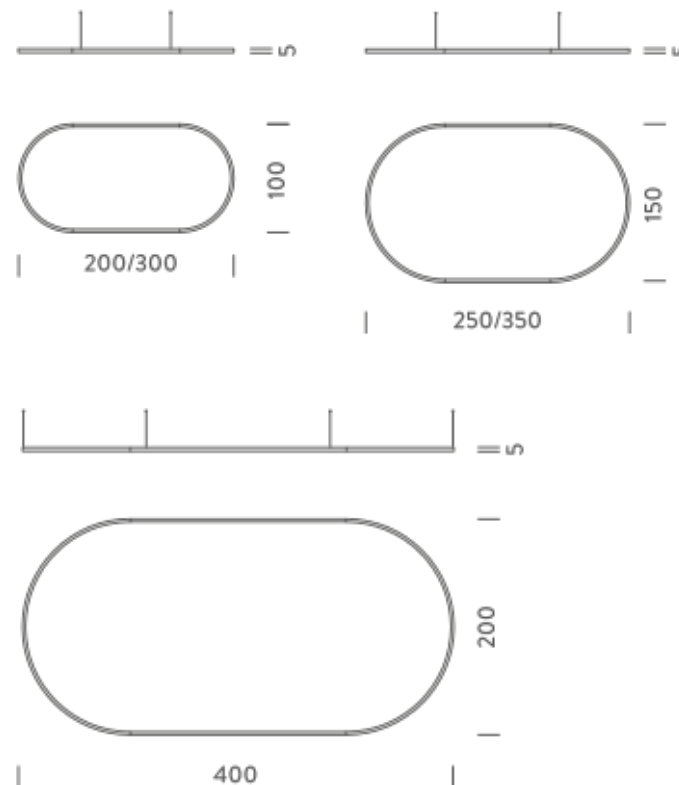

Codes

BZRO16A20G15DBO
BZRO16A20G15DNE
BZRO16A20G15DOR

Structure

white
black
gold

PACKAGE

Package 01 Dimension: 210x110x15 cm / Gross weight: 11,4 kg

Certificazioni

NEMO^{3.000}

2X1M | UP - DOWNLIGHT -2700K

LAMPING

Source	Linear LED
Total power	148W
Emission	Diffused orientable
Switching	DALI 1-100%
Tension	220/240V
Color temperature	2700K
Luminous flux	8563lm
Typ CRI	90
Energy class	E
IP class	40
Dimensions	200x100x5cm
Materials	Aluminium
Notes	included: 1 driver WALIM150W24VIN, 1 dimmer interface WDIMDALIHP, 2x electrical cables 5m, 4x adjustable metal cables length 3m (including ceiling attachment). Shipped assembled
Customization options	Shapes, sizes
Accessories	Canopy, for concrete ceiling Canopy box, 1 driver, 2 electrical cables Ceiling plate, for false ceiling
Net lamp weight	6,1 kg

Codes

BZRO17A20G15DBO
BZRO17A20G15DNE
BZRO17A20G15DOR

Structure

white
black
gold

PACKAGE

Package 01 Dimension: 210x110x15 cm / Gross weight: 11,5 kg

Certificazioni

NEMO^{lighting}

2X1M | DOWNLIGHT - 3000K

LAMPING

Source	Linear LED
Total power	74W
Emission	Diffused orientable
Switching	DALI 1-100%
Tension	110/240V
Color temperature	3000K
Luminous flux	4533lm
Typ CRI	90
Energy class	E
IP class	40
Dimensions	200x100x5cm
Materials	Aluminium
Notes	included: 1 driver WALIMLED100/24, 1 dimmer interface WDIMDALIHP, 1x electrical cable 5m, 4x adjustable metal cables length 3m (including ceiling attachment). Shipped assembled
Customization options	Shapes, sizes
Accessories	Canopy, for concrete ceiling Canopy box, 1 driver, 1 electrical cable Ceiling plate, for false ceiling
Net lamp weight	6 kg