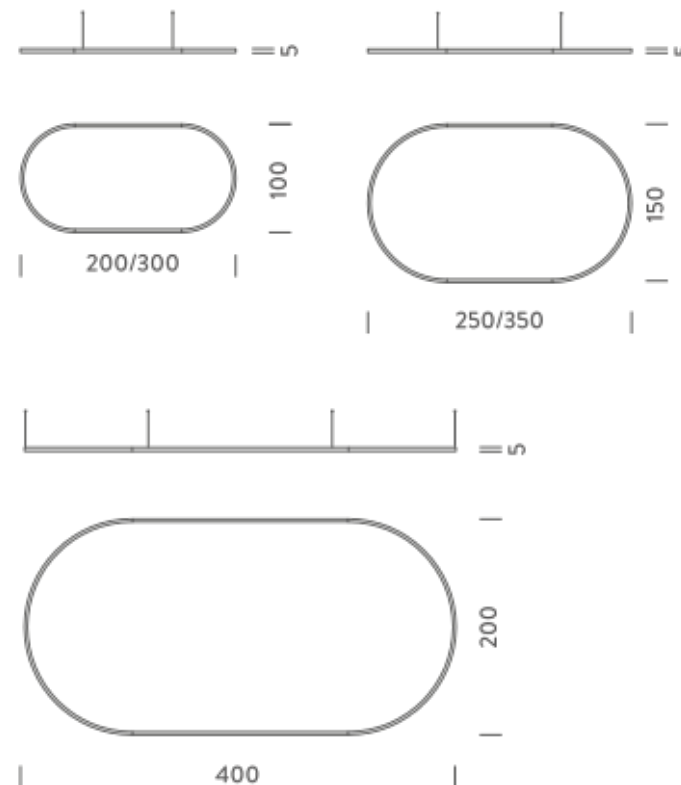

3,5X1,5M | UP - DOWNLIGHT - 4000K

LAMPING

Source	Linear LED
Total power	251W
Emission	Diffused orientable
Switching	DALI 1-100%
Tension	220/240V
Color temperature	4000K
Luminous flux	17072lm
Typ CRI	90
Energy class	D
IP class	40
Dimensions	350x150x5cm
Materials	Aluminium
Notes	included: 2 drivers WALIM150W24VIN, 2x dimmer interface WDIMDALIHP, 4x electrical cables 5m, 6x adjustable metal cables length 3m (including ceiling attachment). Shipped in 4 pieces
Customization options	Shapes, sizes
Accessories	Canopy, for concrete ceiling Ceiling plate, for false ceiling
Net lamp weight	9,9 kg

LAMPING

Source	Linear LED
Total power	296W
Emission	Diffused orientable
Switching	DALI 1-100%
Tension	220/240V
Color temperature	2700K
Luminous flux	17126lm
Typ CRI	90
Energy class	E
IP class	40
Dimensions	400x200x5cm
Materials	Aluminium
Notes	included: 2 driver2 WALIM150W24VIN, 2x dimmer interface WDIMDALIHP, 4x electrical cables 5m, 6x adjustable metal cables length 3m (including ceiling attachment). Shipped in 4 pieces
Customization options	Shapes, sizes
Accessories	Canopy, for concrete ceiling Ceiling plate, for false ceiling
Net lamp weight	12,2 kg

LAMPING

Source	Linear LED
Total power	148W
Emission	Diffused orientable
Switching	DALI 1-100%
Tension	220/240V
Color temperature	3000K
Luminous flux	9067lm
Typ CRI	90
Energy class	E
IP class	40
Dimensions	400x200x5cm
Materials	Aluminium
Notes	included: 1 driver WALIM250W24VIN, 1 dimmer interface WDIMDALIHP, 4x electrical cables 5m, 6x adjustable metal cables length 3m (including ceiling attachment). Shipped in 4 pieces
Customization options	Shapes, sizes
Accessories	Canopy, for concrete ceiling Ceiling plate, for false ceiling
Net lamp weight	11,4 kg

Codes

BZRO16C40G15WBO
BZRO16C40G15WNE
BZRO16C40G15WOR

Structure

white
black
gold

PACKAGE

Package 01 Dimension: 210x110x15 cm / Gross weight: 16,8 kg

Certificazioni

4X2M | UP - DOWNLIGHT - 3000K