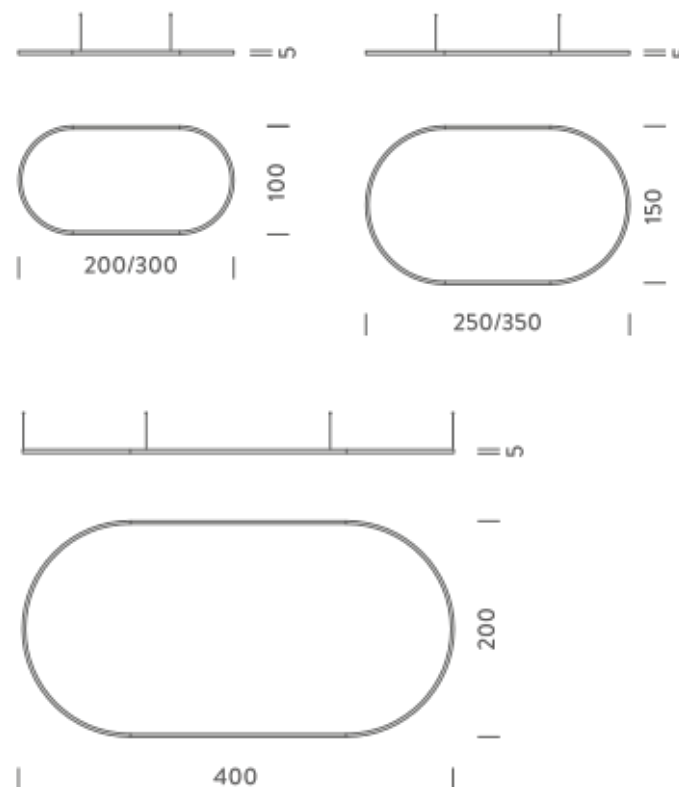

2X1M | UP - DOWNLIGHT - 3000K

LAMPING

Source	Linear LED
Total power	148W
Emission	Diffused orientable
Switching	DALI 1-100%
Tension	220/240V
Color temperature	3000K
Luminous flux	9067lm
Typ CRI	90
Energy class	E
IP class	40
Dimensions	200x100x5cm
Materials	Aluminium
Notes	included: 1 driver WALIM150W24VIN, 1 dimmer interface WDIMDALIHP, 2x electrical cables 5m, 4x adjustable metal cables length 3m (including ceiling attachment). Shipped assembled
Customization options	Shapes, sizes
Accessories	Canopy, for concrete ceiling Canopy box, 1 driver, 2 electrical cables Ceiling plate, for false ceiling
Net lamp weight	6,1 kg

LAMPING

Source	Linear LED
Total power	97W
Emission	Diffused orientable
Switching	DALI 1-100%
Tension	220/240V
Color temperature	4000K
Luminous flux	6576lm
Typ CRI	90
Energy class	D
IP class	40
Dimensions	250x150x5cm
Materials	Aluminium
Notes	included: 1 driver WALIM150W24VIN, 1 dimmer interface WDIMDALIHP, 1x electrical cable 5m, 6x adjustable metal cables length 3m (including ceiling attachment). Shipped in 4 pieces
Customization options	Shapes, sizes
Accessories	Canopy, for concrete ceiling Canopy box, 1 driver, 1 electrical cable Ceiling plate, for false ceiling
Net lamp weight	7,3 kg

Codes

BZRO16B25G15NBO
BZRO16B25G15NNE
BZRO16B25G15NOR

Structure

white
black
gold

PACKAGE

Package 01 Dimension: 160x160x15 cm / Gross weight: 10,8 kg

Certificazioni

NEMO^{3,000}

2,5X1,5M | UP - DOWNLIGHT - 4000K

LAMPING

Source	Linear LED
Total power	193W
Emission	Diffused orientable
Switching	DALI 1-100%
Tension	220/240V
Color temperature	4000K
Luminous flux	13152lm
Typ CRI	90
Energy class	D
IP class	40
Dimensions	250x150x5cm
Materials	Aluminium
Notes	included: 1 driver WALIM250W24VIN, 1 dimmer interface WDIMDALIHP, 4x electrical cables 5m, 6x adjustable metal cables length 3m (including ceiling attachment). Shipped in 4 pieces
Customization options	Shapes, sizes
Accessories	Canopy, for concrete ceiling Ceiling plate, for false ceiling
Net lamp weight	8,1 kg