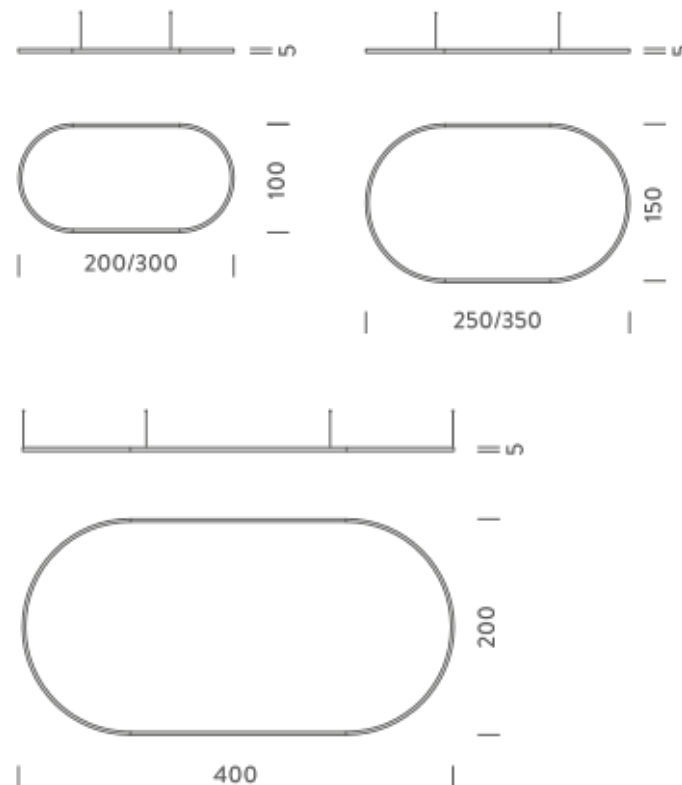

2X1M | UP - DOWNLIGHT -2700K

LAMPING

Source	Linear LED
Total power	148W
Emission	Diffused orientable
Switching	DALI 1-100%
Tension	220/240V
Color temperature	2700K
Luminous flux	8563lm
Typ CRI	90
Energy class	E
IP class	40
Dimensions	200x100x5cm
Materials	Aluminium
Notes	included: 1 driver WALIM150W24VIN, 1 dimmer interface WDIMDALIHP, 2x electrical cables 5m, 4x adjustable metal cables length 3m (including ceiling attachment). Shipped assembled
Customization options	Shapes, sizes
Accessories	Canopy, for concrete ceiling Canopy box, 1 driver, 2 electrical cables Ceiling plate, for false ceiling
Net lamp weight	6,1 kg

2X1M | UP - DOWNLIGHT - 4000K

LAMPING

Source	Linear LED
Total power	148W
Emission	Diffused orientable
Switching	DALI 1-100%
Tension	220/240V
Color temperature	4000K
Luminous flux	10074lm
Typ CRI	90
Energy class	D
IP class	40
Dimensions	200x100x5cm
Materials	Aluminium
Notes	included: 1 driver WALIM150W24VIN, 1 dimmer interface WDIMDALIHP, 2x electrical cables 5m, 4x adjustable metal cables length 3m (including ceiling attachment). Shipped assembled
Customization options	Shapes, sizes
Accessories	Canopy, for concrete ceiling Canopy box, 1 driver, 2 electrical cables Ceiling plate, for false ceiling
Net lamp weight	6,1 kg

Codes

BZRO16A30G15WBO
BZRO16A30G15WNE
BZRO16A30G15WOR

Structure

white
black
gold

PACKAGE

Package 01 Dimension: 310x100x15 cm / Gross weight: 15,7 kg

Certificazioni

NEMO 3.000