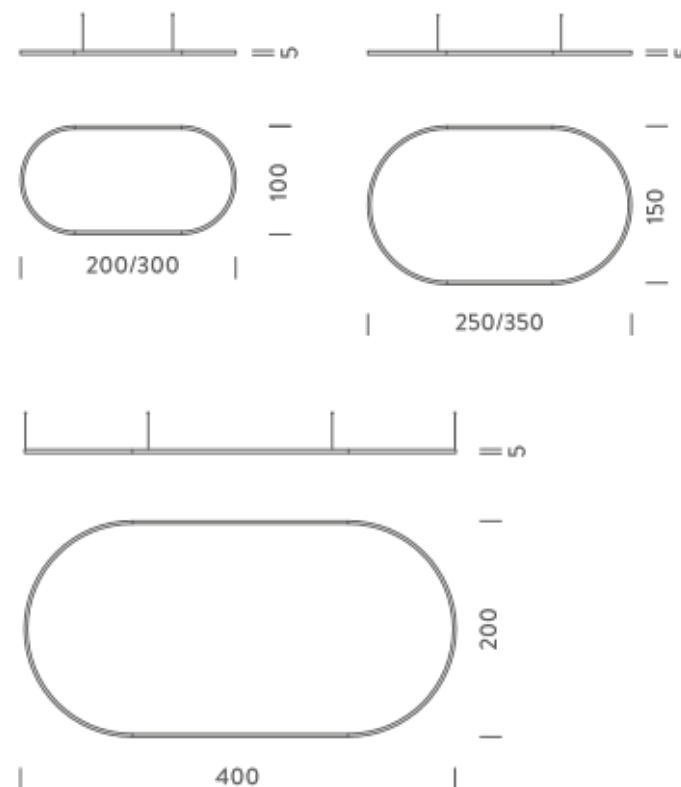

3,5X1,5M | UP - DOWNLIGHT - 3000K

LAMPING

Source	Linear LED
Total power	251W
Emission	Diffused orientable
Switching	DALI 1-100%
Tension	220/240V
Color temperature	3000K
Luminous flux	15364lm
Typ CRI	90
Energy class	E
IP class	40
Dimensions	350x150x5cm
Materials	Aluminium
Notes	included: 2 drivers WALIM150W24VIN, 2x dimmer interface WDIMDALIHP, 4x electrical cables 5m, 6x adjustable metal cables length 3m (including ceiling attachment). Shipped in 4 pieces
Customization options	Shapes, sizes
Accessories	Canopy, for concrete ceiling Ceiling plate, for false ceiling
Net lamp weight	9,9 kg

LAMPING

Source	Linear LED
Total power	125W
Emission	Diffused orientable
Switching	DALI 1-100%
Tension	220/240V
Color temperature	4000K
Luminous flux	8536lm
Typ CRI	90
Energy class	D
IP class	40
Dimensions	350x150x5cm
Materials	Aluminium
Notes	included: 1 driver WALIM150W24VIN, 1 dimmer interface WDIMDALIHP, 1x electrical cable 5m, 6x adjustable metal cables length 3m (including ceiling attachment). Shipped in 4 pieces
Customization options	Shapes, sizes
Accessories	Canopy, for concrete ceiling Canopy box, 1 driver, 1 electrical cable Ceiling plate, for false ceiling
Net lamp weight	9,1 kg

Codes

BZRO16B35G15NBO
BZRO16B35G15NNE
BZRO16B35G15NOR

Structure

white
black
gold

PACKAGE

Package 01 Dimension: 210x110x15 cm / Gross weight: 14,5 kg

Certificazioni

NEMO^{3,000}

3,5X1,5M | UP - DOWNLIGHT - 4000K

LAMPING

Source	Linear LED
Total power	251W
Emission	Diffused orientable
Switching	DALI 1-100%
Tension	220/240V
Color temperature	4000K
Luminous flux	17072lm
Typ CRI	90
Energy class	D
IP class	40
Dimensions	350x150x5cm
Materials	Aluminium
Notes	included: 2 drivers WALIM150W24VIN, 2x dimmer interface WDIMDALIHP, 4x electrical cables 5m, 6x adjustable metal cables length 3m (including ceiling attachment). Shipped in 4 pieces
Customization options	Shapes, sizes
Accessories	Canopy, for concrete ceiling Ceiling plate, for false ceiling
Net lamp weight	9,9 kg