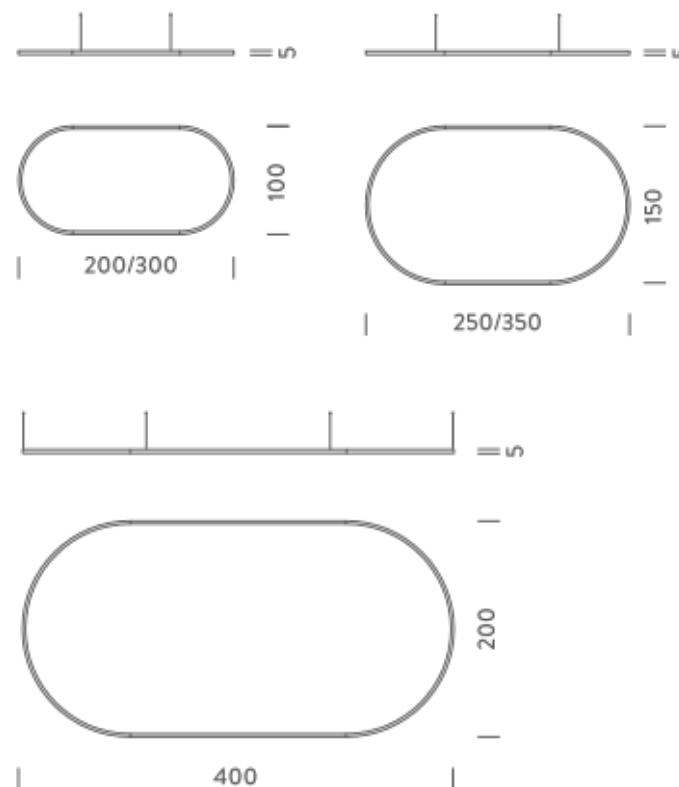

3,5X1,5M | UP - DOWNLIGHT - 2700K

LAMPING

Source	Linear LED
Total power	251W
Emission	Diffused orientable
Switching	DALI 1-100%
Tension	220/240V
Color temperature	2700K
Luminous flux	14511lm
Typ CRI	90
Energy class	E
IP class	40
Dimensions	350x150x5cm
Materials	Aluminium
Notes	included: 2 drivers WALIM150W24VIN, 2x dimmer interface WDIMDALIHP, 4x electrical cables 5m, 6x adjustable metal cables length 3m (including ceiling attachment). Shipped in 4 pieces
Customization options	Shapes, sizes
Accessories	Canopy, for concrete ceiling Ceiling plate, for false ceiling
Net lamp weight	9,9 kg

3,5X1,5M | UP - DOWNLIGHT - 3000K

LAMPING

Source	Linear LED
Total power	251W
Emission	Diffused orientable
Switching	DALI 1-100%
Tension	220/240V
Color temperature	3000K
Luminous flux	15364lm
Typ CRI	90
Energy class	E
IP class	40
Dimensions	350x150x5cm
Materials	Aluminium
Notes	included: 2 drivers WALIM150W24VIN, 2x dimmer interface WDIMDALIHP, 4x electrical cables 5m, 6x adjustable metal cables length 3m (including ceiling attachment). Shipped in 4 pieces
Customization options	Shapes, sizes
Accessories	Canopy, for concrete ceiling Ceiling plate, for false ceiling
Net lamp weight	9,9 kg

Codes

BZRO17B35G15WBO
BZRO17B35G15WNE
BZRO17B35G15WOR

Structure

white
black
gold

PACKAGE

Package 01 Dimension: 210x110x15 cm / Gross weight: 15,3 kg

Certificazioni

3,5X1,5M | DOWNLIGHT - 4000K

3,5X1,5M | UP - DOWNLIGHT - 4000K

LAMPING

Source	Linear LED
Total power	251W
Emission	Diffused orientable
Switching	DALI 1-100%
Tension	220/240V
Color temperature	4000K
Luminous flux	17072lm
Typ CRI	90
Energy class	D
IP class	40
Dimensions	350x150x5cm
Materials	Aluminium
Notes	included: 2 drivers WALIM150W24VIN, 2x dimmer interface WDIMDALIHP, 4x electrical cables 5m, 6x adjustable metal cables length 3m (including ceiling attachment). Shipped in 4 pieces
Customization options	Shapes, sizes
Accessories	Canopy, for concrete ceiling Ceiling plate, for false ceiling
Net lamp weight	9,9 kg