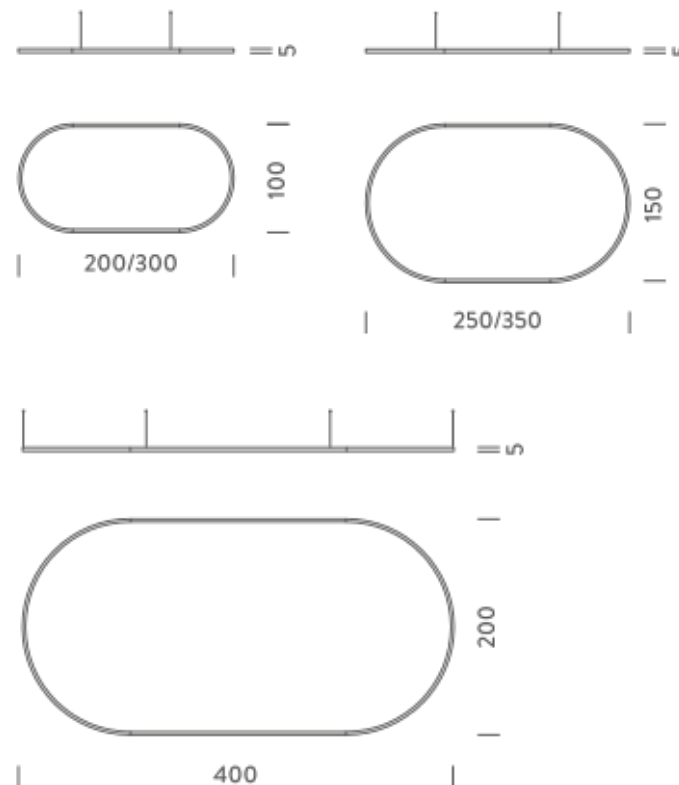

2X1M | UP - DOWNLIGHT -2700K

LAMPING

Source	Linear LED
Total power	148W
Emission	Diffused orientable
Switching	DALI 1-100%
Tension	220/240V
Color temperature	2700K
Luminous flux	8563lm
Typ CRI	90
Energy class	E
IP class	40
Dimensions	200x100x5cm
Materials	Aluminium
Notes	included: 1 driver WALIM150W24VIN, 1 dimmer interface WDIMDALIHP, 2x electrical cables 5m, 4x adjustable metal cables length 3m (including ceiling attachment). Shipped assembled
Customization options	Shapes, sizes
Accessories	Canopy, for concrete ceiling Canopy box, 1 driver, 2 electrical cables Ceiling plate, for false ceiling
Net lamp weight	6,1 kg

3X1M | DOWNLIGHT - 4000K

LAMPING

Source	Linear LED
Total power	103W
Emission	Diffused orientable
Switching	DALI 1-100%
Tension	220/240V
Color temperature	4000K
Luminous flux	6997lm
Typ CRI	90
Energy class	D
IP class	40
Dimensions	300x100x5cm
Materials	Aluminium
Notes	included: 1 driver WALIM150W24VIN, 1 dimmer interface WDIMDALIHP, 1x electrical cable 5m, 4x adjustable metal cables length 3m (including ceiling attachment). Shipped assembled
Customization options	Shapes, sizes
Accessories	Canopy, for concrete ceiling Canopy box, 1 driver, 1 electrical cable Ceiling plate, for false ceiling
Net lamp weight	7,7 kg

Codes

BZRO16A30G15NBO
BZRO16A30G15NNE
BZRO16A30G15NOR

Structure

white
black
gold

PACKAGE

Package 01 Dimension: 310x100x15 cm / Gross weight: 15,7 kg

Certificazioni

NEMO^{3,000}