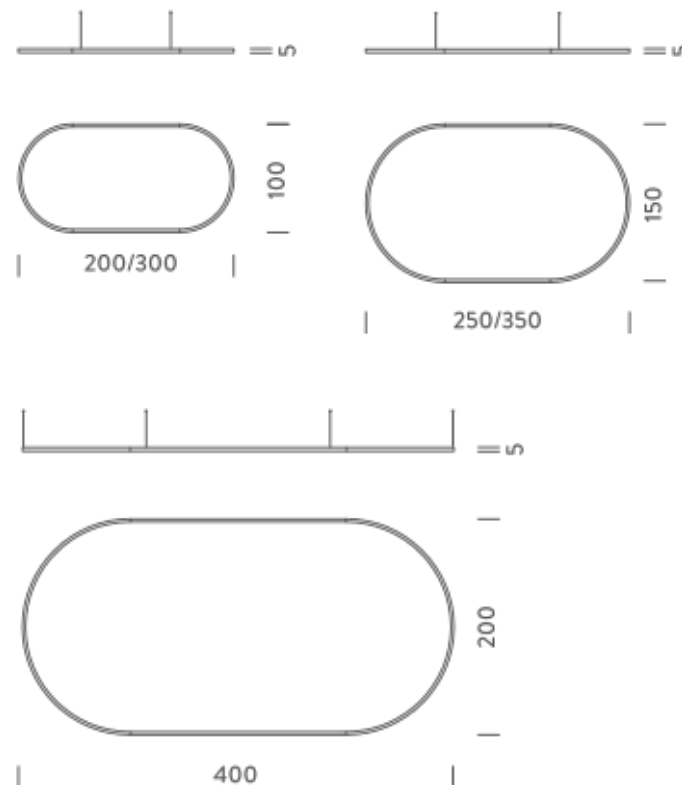

3,5X1,5M | UP - DOWNLIGHT - 2700K

LAMPING

Source	Linear LED
Total power	251W
Emission	Diffused orientable
Switching	DALI 1-100%
Tension	220/240V
Color temperature	2700K
Luminous flux	14511lm
Typ CRI	90
Energy class	E
IP class	40
Dimensions	350x150x5cm
Materials	Aluminium
Notes	included: 2 drivers WALIM150W24VIN, 2x dimmer interface WDIMDALIHP, 4x electrical cables 5m, 6x adjustable metal cables length 3m (including ceiling attachment). Shipped in 4 pieces
Customization options	Shapes, sizes
Accessories	Canopy, for concrete ceiling Ceiling plate, for false ceiling
Net lamp weight	9,9 kg

LAMPING

Source	Linear LED
Total power	125W
Emission	Diffused orientable
Switching	DALI 1-100%
Tension	220/240V
Color temperature	3000K
Luminous flux	7682lm
Typ CRI	90
Energy class	E
IP class	40
Dimensions	350x150x5cm
Materials	Aluminium
Notes	included: 1 driver WALIM150W24VIN, 1 dimmer interface WDIMDALIHP, 1x electrical cable 5m, 6x adjustable metal cables length 3m (including ceiling attachment). Shipped in 4 pieces
Customization options	Shapes, sizes
Accessories	Canopy, for concrete ceiling Canopy box, 1 driver, 1 electrical cable Ceiling plate, for false ceiling
Net lamp weight	9,1 kg

Codes

BZRO16B35G15WBO
BZRO16B35G15WNE
BZRO16B35G15WOR

Structure

white
black
gold

PACKAGE

Package 01 Dimension: 210x110x15 cm / Gross weight: 14,5 kg

Certificazioni

NEMO^{3,000}

3,5X1,5M | UP - DOWNLIGHT - 3000K

LAMPING

Source	Linear LED
Total power	251W
Emission	Diffused orientable
Switching	DALI 1-100%
Tension	220/240V
Color temperature	3000K
Luminous flux	15364lm
Typ CRI	90
Energy class	E
IP class	40
Dimensions	350x150x5cm
Materials	Aluminium
Notes	included: 2 drivers WALIM150W24VIN, 2x dimmer interface WDIMDALIHP, 4x electrical cables 5m, 6x adjustable metal cables length 3m (including ceiling attachment). Shipped in 4 pieces
Customization options	Shapes, sizes
Accessories	Canopy, for concrete ceiling Ceiling plate, for false ceiling
Net lamp weight	9,9 kg