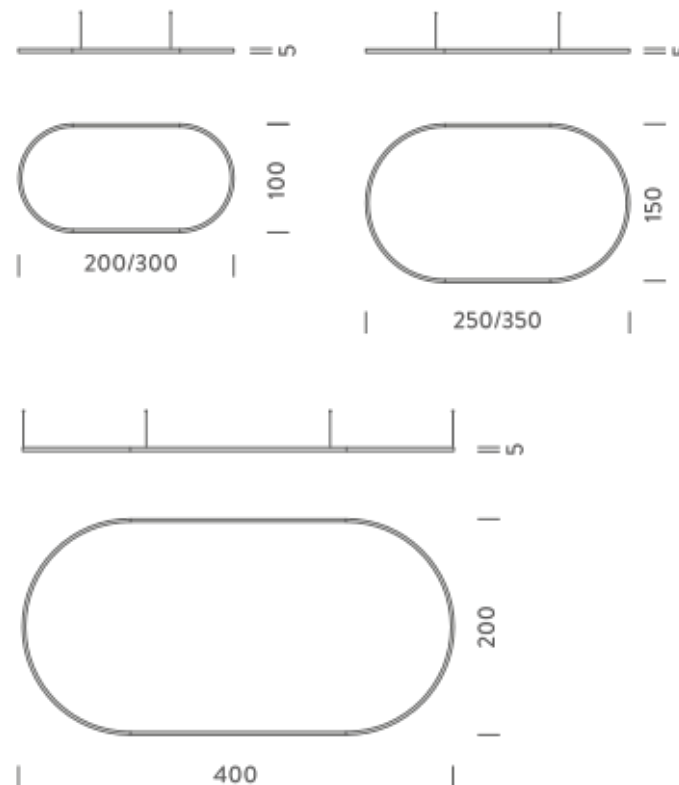

2X1M | UP - DOWNLIGHT -2700K

LAMPING

Source	Linear LED
Total power	148W
Emission	Diffused orientable
Switching	DALI 1-100%
Tension	220/240V
Color temperature	2700K
Luminous flux	8563lm
Typ CRI	90
Energy class	E
IP class	40
Dimensions	200x100x5cm
Materials	Aluminium
Notes	included: 1 driver WALIM150W24VIN, 1 dimmer interface WDIMDALIHP, 2x electrical cables 5m, 4x adjustable metal cables length 3m (including ceiling attachment). Shipped assembled
Customization options	Shapes, sizes
Accessories	Canopy, for concrete ceiling Canopy box, 1 driver, 2 electrical cables Ceiling plate, for false ceiling
Net lamp weight	6,1 kg

2X1M | DOWNLIGHT - 4000K

LAMPING

Source	Linear LED
Total power	74W
Emission	Diffused orientable
Switching	DALI 1-100%
Tension	110/240V
Color temperature	4000K
Luminous flux	5037lm
Typ CRI	90
Energy class	D
IP class	40
Dimensions	200x100x5cm
Materials	Aluminium
Notes	included: 1 driver WALIMLED100/24, 1 dimmer interface WDIMDALIHP, 1x electrical cable 5m, 4x adjustable metal cables length 3m (including ceiling attachment). Shipped assembled
Customization options	Shapes, sizes
Accessories	Canopy, for concrete ceiling Canopy box, 1 driver, 1 electrical cable Ceiling plate, for false ceiling
Net lamp weight	6 kg

Codes

BZRO16A20G15NBO
BZRO16A20G15NNE
BZRO16A20G15NOR

Structure

white
black
gold

PACKAGE

Package 01 Dimension: 210x110x15 cm / Gross weight: 11,4 kg

Certificazioni

NEMO s.p.a.