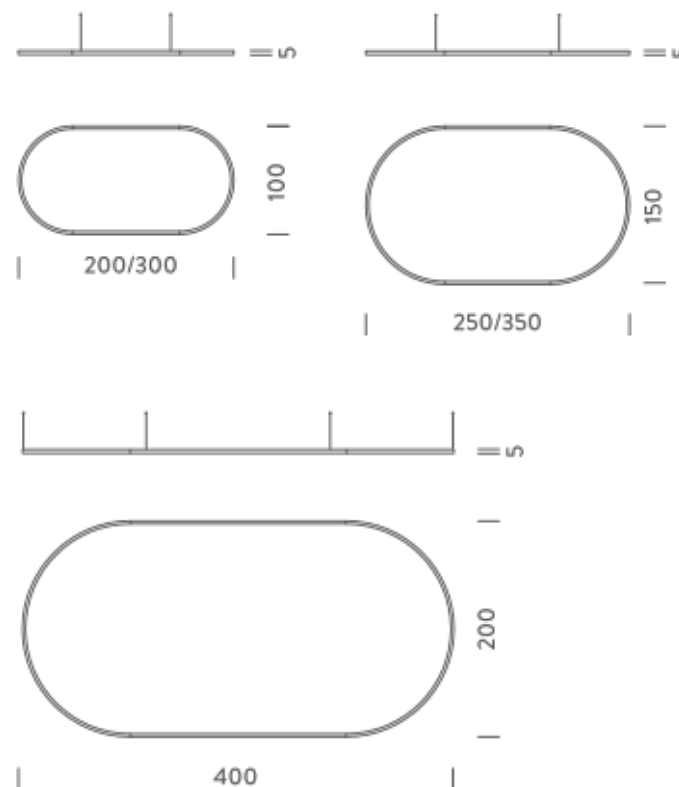

2X1M | UP - DOWNLIGHT -2700K

LAMPING

Source	Linear LED
Total power	148W
Emission	Diffused orientable
Switching	DALI 1-100%
Tension	220/240V
Color temperature	2700K
Luminous flux	8563lm
Typ CRI	90
Energy class	E
IP class	40
Dimensions	200x100x5cm
Materials	Aluminium
Notes	included: 1 driver WALIM150W24VIN, 1 dimmer interface WDIMDALIHP, 2x electrical cables 5m, 4x adjustable metal cables length 3m (including ceiling attachment). Shipped assembled
Customization options	Shapes, sizes
Accessories	Canopy, for concrete ceiling Canopy box, 1 driver, 2 electrical cables Ceiling plate, for false ceiling
Net lamp weight	6,1 kg

2,5X1,5M | DOWNLIGHT - 2700K

LAMPING

Source	Linear LED
Total power	97W
Emission	Diffused orientable
Switching	DALI 1-100%
Tension	220/240V
Color temperature	2700K
Luminous flux	5589lm
Typ CRI	90
Energy class	E
IP class	40
Dimensions	250x150x5cm
Materials	Aluminium
Notes	included: 1 driver WALIM150W24VIN, 1 dimmer interface WDIMDALIHP, 1x electrical cable 5m, 6x adjustable metal cables length 3m (including ceiling attachment). Shipped in 4 pieces
Customization options	Shapes, sizes
Accessories	Canopy, for concrete ceiling Canopy box, 1 driver, 1 electrical cable Ceiling plate, for false ceiling
Net lamp weight	7,3 kg

Codes

BZRO16B25G15DBO
BZRO16B25G15DNE
BZRO16B25G15DOR

Structure

white
black
gold

PACKAGE

Package 01 Dimension: 160x160x15 cm / Gross weight: 10,8 kg

Certificazioni

NEMO^{3,000}