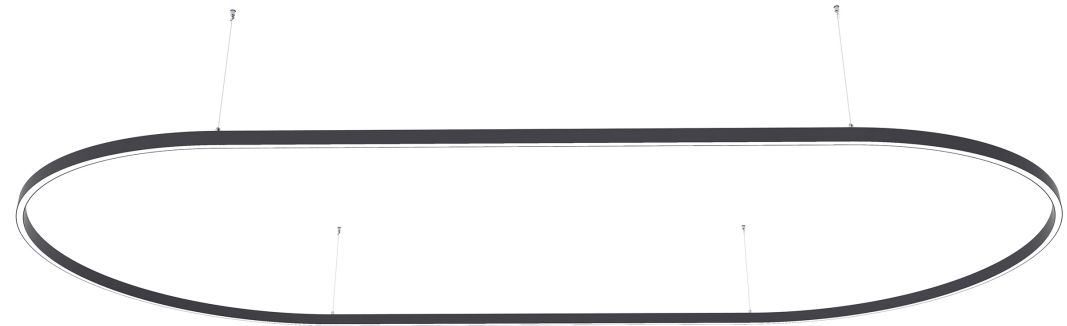

ZIRKOL – O

ZIRKOL -O is a family of oval suspension lamps suitable for general and decorative lighting.

Anodized aluminium body and opal screen for a homogeneous lighting.

Available as single direct light emission version or with double light emission with high flux and different colour temperatures.

Remote driver and dimmer interface included

2X1M | DOWNLIGHT - 2700K

LAMPING

Source	Linear LED
Total power	74W
Emission	Diffused orientable
Switching	DALI 1-100%
Tension	110/240V
Color temperature	2700K
Luminous flux	4282lm
Typ CRI	90
Energy class	E
IP class	40
Dimensions	200x100x5cm
Materials	Aluminium
Notes	included: 1 driver WALIMLED100/24, 1 dimmer interface WDIMDALIHP, 1x electrical cable 5m, 4x adjustable metal cables length 3m (including ceiling attachment). Shipped assembled
Customization options	Shapes, sizes
Accessories	Canopy, for concrete ceiling Canopy box, 1 driver, 1 electrical cable Ceiling plate, for false ceiling
Net lamp weight	6 kg

2X1M | UP - DOWNLIGHT -2700K

LAMPING

Source	Linear LED
Total power	148W
Emission	Diffused orientable
Switching	DALI 1-100%
Tension	220/240V
Color temperature	2700K
Luminous flux	8563lm
Typ CRI	90
Energy class	E
IP class	40
Dimensions	200x100x5cm
Materials	Aluminium
Notes	included: 1 driver WALIM150W24VIN, 1 dimmer interface WDIMDALIHP, 2x electrical cables 5m, 4x adjustable metal cables length 3m (including ceiling attachment). Shipped assembled
Customization options	Shapes, sizes
Accessories	Canopy, for concrete ceiling Canopy box, 1 driver, 2 electrical cables Ceiling plate, for false ceiling
Net lamp weight	6,1 kg