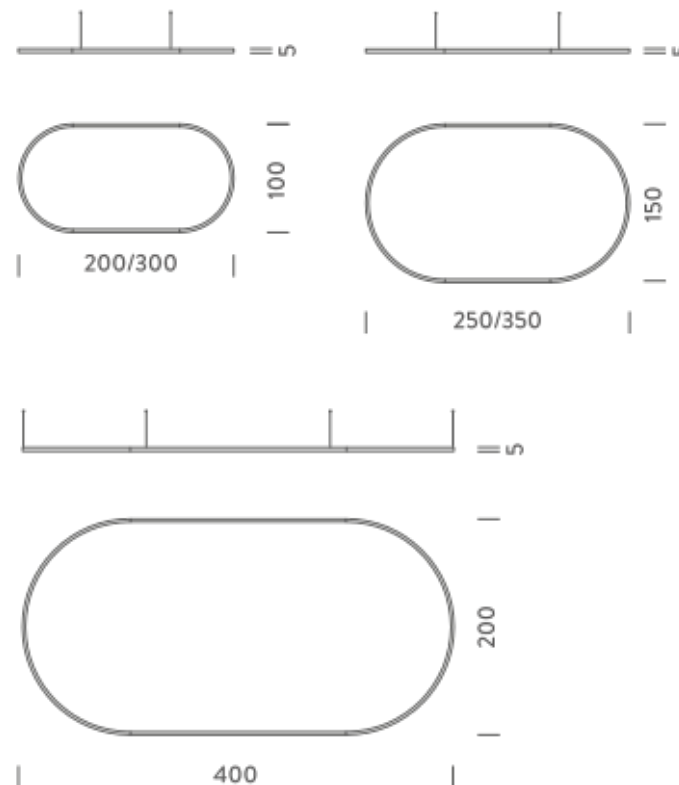

2,5X1,5M | UP - DOWNLIGHT - 4000K

LAMPING

Source	Linear LED
Total power	193W
Emission	Diffused orientable
Switching	DALI 1-100%
Tension	220/240V
Color temperature	4000K
Luminous flux	13152lm
Typ CRI	90
Energy class	D
IP class	40
Dimensions	250x150x5cm
Materials	Aluminium
Notes	included: 1 driver WALIM250W24VIN, 1 dimmer interface WDIMDALIHP, 4x electrical cables 5m, 6x adjustable metal cables length 3m (including ceiling attachment). Shipped in 4 pieces
Customization options	Shapes, sizes
Accessories	Canopy, for concrete ceiling Ceiling plate, for false ceiling
Net lamp weight	8,1 kg

Codes

BZRO17B25G15NBO
BZRO17B25G15NNE
BZRO17B25G15NOR

Structure

white
black
gold

PACKAGE

Package 01 Dimension: 160x160x15 cm / Gross weight: 11,6 kg

Certificazioni

3,5X1,5M | DOWNLIGHT - 2700K

LAMPING

Source	Linear LED
Total power	125W
Emission	Diffused orientable
Switching	DALI 1-100%
Tension	220/240V
Color temperature	2700K
Luminous flux	7255lm
Typ CRI	90
Energy class	E
IP class	40
Dimensions	350x150x5cm
Materials	Aluminium
Notes	included: 1 driver WALIM150W24VIN, 1 dimmer interface WDIMDALIHP, 1x electrical cable 5m, 6x adjustable metal cables length 3m (including ceiling attachment). Shipped in 4 pieces
Customization options	Shapes, sizes
Accessories	Canopy, for concrete ceiling Canopy box, 1 driver, 1 electrical cable Ceiling plate, for false ceiling
Net lamp weight	9,1 kg