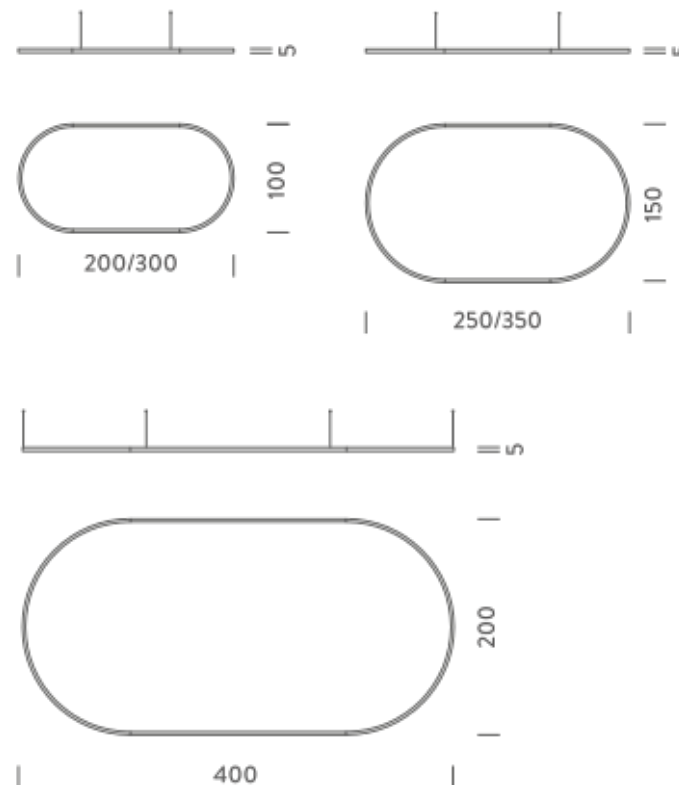

2X1M | UP - DOWNLIGHT -2700K

LAMPING

Source	Linear LED
Total power	148W
Emission	Diffused orientable
Switching	DALI 1-100%
Tension	220/240V
Color temperature	2700K
Luminous flux	8563lm
Typ CRI	90
Energy class	E
IP class	40
Dimensions	200x100x5cm
Materials	Aluminium
Notes	included: 1 driver WALIM150W24VIN, 1 dimmer interface WDIMDALIHP, 2x electrical cables 5m, 4x adjustable metal cables length 3m (including ceiling attachment). Shipped assembled
Customization options	Shapes, sizes
Accessories	Canopy, for concrete ceiling Canopy box, 1 driver, 2 electrical cables Ceiling plate, for false ceiling
Net lamp weight	6,1 kg

Codes

BZRO17B25G15WBO
BZRO17B25G15WNE
BZRO17B25G15WOR

Structure

white
black
gold

PACKAGE

Package 01 Dimension: 160x160x15 cm / Gross weight: 11,6 kg

Certificazioni

2,5X1,5M | DOWNLIGHT - 4000K

LAMPING

Source	Linear LED
Total power	97W
Emission	Diffused orientable
Switching	DALI 1-100%
Tension	220/240V
Color temperature	4000K
Luminous flux	6576lm
Typ CRI	90
Energy class	D
IP class	40
Dimensions	250x150x5cm
Materials	Aluminium
Notes	included: 1 driver WALIM150W24VIN, 1 dimmer interface WDIMDALIHP, 1x electrical cable 5m, 6x adjustable metal cables length 3m (including ceiling attachment). Shipped in 4 pieces
Customization options	Shapes, sizes
Accessories	Canopy, for concrete ceiling Canopy box, 1 driver, 1 electrical cable Ceiling plate, for false ceiling
Net lamp weight	7,3 kg