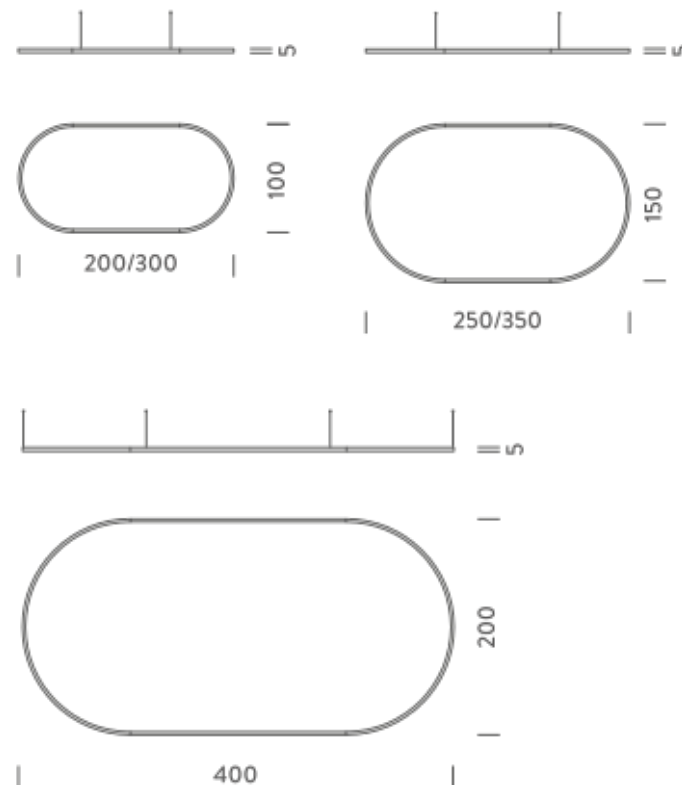

2X1M | UP - DOWNLIGHT -2700K

LAMPING

Source	Linear LED
Total power	148W
Emission	Diffused orientable
Switching	DALI 1-100%
Tension	220/240V
Color temperature	2700K
Luminous flux	8563lm
Typ CRI	90
Energy class	E
IP class	40
Dimensions	200x100x5cm
Materials	Aluminium
Notes	included: 1 driver WALIM150W24VIN, 1 dimmer interface WDIMDALIHP, 2x electrical cables 5m, 4x adjustable metal cables length 3m (including ceiling attachment). Shipped assembled
Customization options	Shapes, sizes
Accessories	Canopy, for concrete ceiling Canopy box, 1 driver, 2 electrical cables Ceiling plate, for false ceiling
Net lamp weight	6,1 kg

Codes

BZRO17A30G15NBO
BZRO17A30G15NNE
BZRO17A30G15NOR

Structure

white
black
gold

PACKAGE

Package 01 Dimension: 310x100x15 cm / Gross weight: 16 kg

Certificazioni

NEMO^{3,000}

2,5X1,5M | DOWNLIGHT - 2700K

LAMPING

Source	Linear LED
Total power	97W
Emission	Diffused orientable
Switching	DALI 1-100%
Tension	220/240V
Color temperature	2700K
Luminous flux	5589lm
Typ CRI	90
Energy class	E
IP class	40
Dimensions	250x150x5cm
Materials	Aluminium
Notes	included: 1 driver WALIM150W24VIN, 1 dimmer interface WDIMDALIHP, 1x electrical cable 5m, 6x adjustable metal cables length 3m (including ceiling attachment). Shipped in 4 pieces
Customization options	Shapes, sizes
Accessories	Canopy, for concrete ceiling Canopy box, 1 driver, 1 electrical cable Ceiling plate, for false ceiling
Net lamp weight	7,3 kg