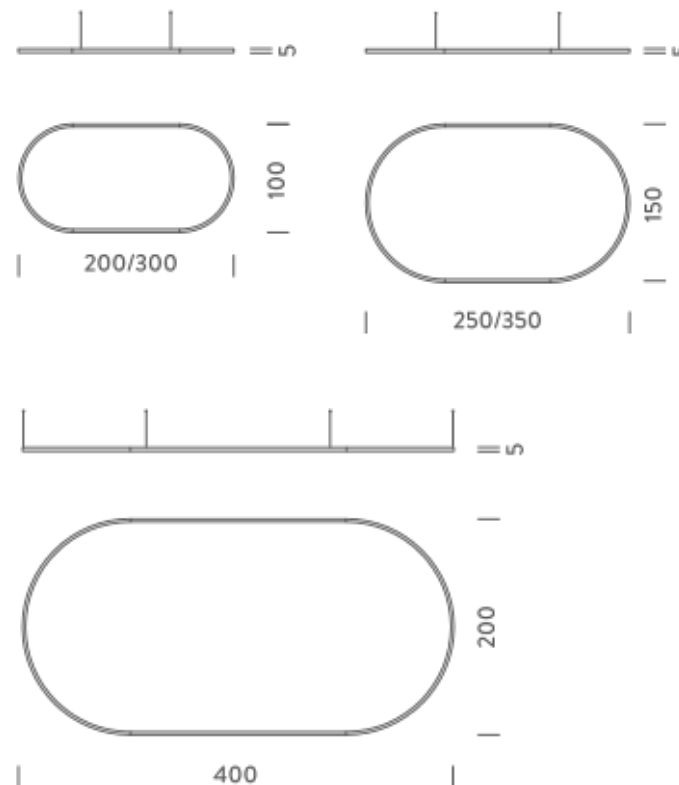

2,5X1,5M | UP - DOWNLIGHT - 4000K

LAMPING

Source	Linear LED
Total power	193W
Emission	Diffused orientable
Switching	DALI 1-100%
Tension	220/240V
Color temperature	4000K
Luminous flux	13152lm
Typ CRI	90
Energy class	D
IP class	40
Dimensions	250x150x5cm
Materials	Aluminium
Notes	included: 1 driver WALIM250W24VIN, 1 dimmer interface WDIMDALIHP, 4x electrical cables 5m, 6x adjustable metal cables length 3m (including ceiling attachment). Shipped in 4 pieces
Customization options	Shapes, sizes
Accessories	Canopy, for concrete ceiling Ceiling plate, for false ceiling
Net lamp weight	8,1 kg

3,5X1,5M | UP - DOWNLIGHT - 2700K

LAMPING

Source	Linear LED
Total power	251W
Emission	Diffused orientable
Switching	DALI 1-100%
Tension	220/240V
Color temperature	2700K
Luminous flux	14511lm
Typ CRI	90
Energy class	E
IP class	40
Dimensions	350x150x5cm
Materials	Aluminium
Notes	included: 2 drivers WALIM150W24VIN, 2x dimmer interface WDIMDALIHP, 4x electrical cables 5m, 6x adjustable metal cables length 3m (including ceiling attachment). Shipped in 4 pieces
Customization options	Shapes, sizes
Accessories	Canopy, for concrete ceiling Ceiling plate, for false ceiling
Net lamp weight	9,9 kg

Codes

BZRO17B35G15DBO
BZRO17B35G15DNE
BZRO17B35G15DOR

Structure

white
black
gold

PACKAGE

Package 01 Dimension: 210x110x15 cm / Gross weight: 15,3 kg

Certificazioni

3,5X1,5M | DOWNLIGHT - 3000K

LAMPING

Source	Linear LED
Total power	125W
Emission	Diffused orientable
Switching	DALI 1-100%
Tension	220/240V
Color temperature	3000K
Luminous flux	7682lm
Typ CRI	90
Energy class	E
IP class	40
Dimensions	350x150x5cm
Materials	Aluminium
Notes	included: 1 driver WALIM150W24VIN, 1 dimmer interface WDIMDALIHP, 1x electrical cable 5m, 6x adjustable metal cables length 3m (including ceiling attachment). Shipped in 4 pieces
Customization options	Shapes, sizes
Accessories	Canopy, for concrete ceiling Canopy box, 1 driver, 1 electrical cable Ceiling plate, for false ceiling
Net lamp weight	9,1 kg