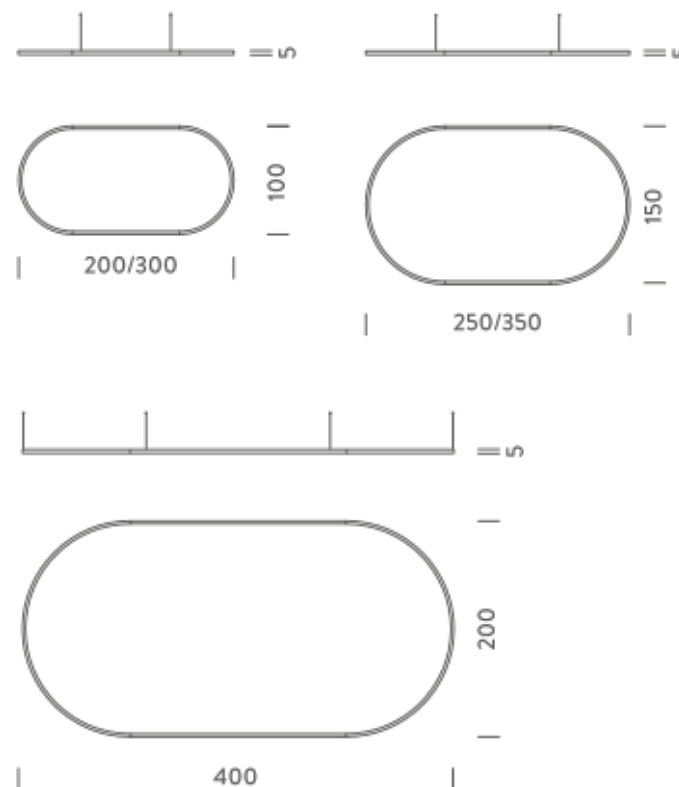

3,5X1,5M | UP - DOWNLIGHT - 3000K

LAMPING

Source	Linear LED
Total power	251W
Emission	Diffused orientable
Switching	DALI 1-100%
Tension	220/240V
Color temperature	3000K
Luminous flux	15364lm
Typ CRI	90
Energy class	E
IP class	40
Dimensions	350x150x5cm
Materials	Aluminium
Notes	included: 2 drivers WALIM150W24VIN, 2x dimmer interface WDIMDALIHP, 4x electrical cables 5m, 6x adjustable metal cables length 3m (including ceiling attachment). Shipped in 4 pieces
Customization options	Shapes, sizes
Accessories	Canopy, for concrete ceiling Ceiling plate, for false ceiling
Net lamp weight	9,9 kg

3,5X1,5M | UP - DOWNLIGHT - 4000K

LAMPING

Source	Linear LED
Total power	251W
Emission	Diffused orientable
Switching	DALI 1-100%
Tension	220/240V
Color temperature	4000K
Luminous flux	17072lm
Typ CRI	90
Energy class	D
IP class	40
Dimensions	350x150x5cm
Materials	Aluminium
Notes	included: 2 drivers WALIM150W24VIN, 2x dimmer interface WDIMDALIHP, 4x electrical cables 5m, 6x adjustable metal cables length 3m (including ceiling attachment). Shipped in 4 pieces
Customization options	Shapes, sizes
Accessories	Canopy, for concrete ceiling Ceiling plate, for false ceiling
Net lamp weight	9,9 kg

Codes

BZRO17B35G15NBO
BZRO17B35G15NNE
BZRO17B35G15NOR

Structure

white
black
gold

PACKAGE

Package 01 Dimension: 210x110x15 cm / Gross weight: 15,3 kg

Certificazioni

4X2M | DOWNLIGHT - 2700K

LAMPING

Source	Linear LED
Total power	148W
Emission	Diffused orientable
Switching	DALI 1-100%
Tension	220/240V
Color temperature	2700K
Luminous flux	8536lm
Typ CRI	90
Energy class	E
IP class	40
Dimensions	400x200x5cm
Materials	Aluminium
Notes	included: 1 driver WALIM250W24VIN, 1 dimmer interface WDIMDALIHP, 4x electrical cables 5m, 6x adjustable metal cables length 3m (including ceiling attachment). Shipped in 4 pieces
Customization options	Shapes, sizes
Accessories	Canopy, for concrete ceiling Ceiling plate, for false ceiling
Net lamp weight	11,4 kg