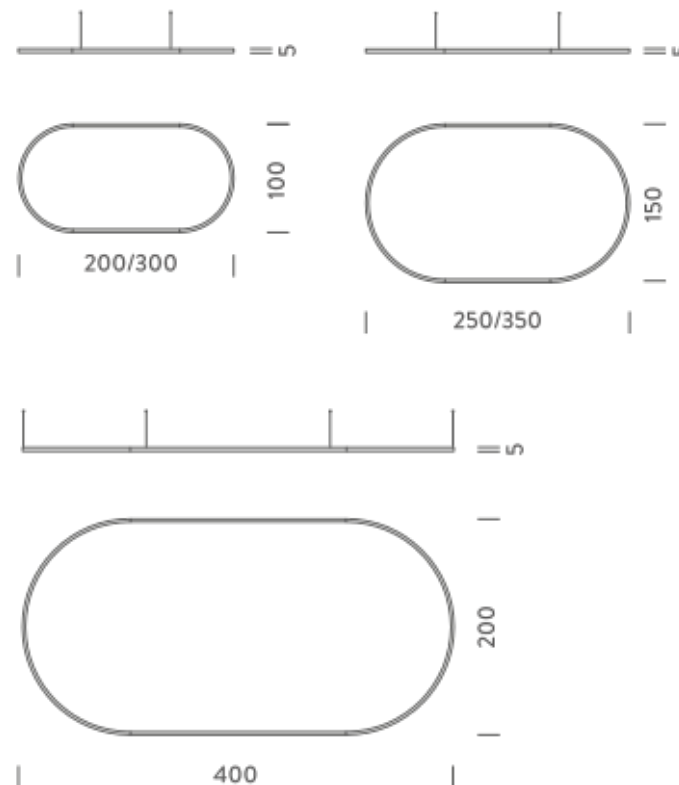

Remote driver and dimmer interface included

2X1M | DOWNLIGHT - 2700K

LAMPING

Source	Linear LED
Total power	74W
Emission	Diffused orientable
Switching	DALI 1-100%
Tension	110/240V
Color temperature	2700K
Luminous flux	4282lm
Typ CRI	90
Energy class	E
IP class	40
Dimensions	200x100x5cm
Materials	Aluminium
Notes	included: 1 driver WALIMLED100/24, 1 dimmer interface WDIMDALIHP, 1x electrical cable 5m, 4x adjustable metal cables length 3m (including ceiling attachment). Shipped assembled
Customization options	Shapes, sizes
Accessories	Canopy, for concrete ceiling Canopy box, 1 driver, 1 electrical cable Ceiling plate, for false ceiling
Net lamp weight	6 kg

Codes

BZRO16A20G15DBO
BZRO16A20G15DNE
BZRO16A20G15DOR

Structure

white
black
gold

PACKAGE

Package 01 Dimension: 210x110x15 cm / Gross weight: 11,4 kg

Certificazioni

NEMO^{3.000}

2X1M | UP - DOWNLIGHT -2700K

LAMPING

Source	Linear LED
Total power	148W
Emission	Diffused orientable
Switching	DALI 1-100%
Tension	220/240V
Color temperature	2700K
Luminous flux	8563lm
Typ CRI	90
Energy class	E
IP class	40
Dimensions	200x100x5cm
Materials	Aluminium
Notes	included: 1 driver WALIM150W24VIN, 1 dimmer interface WDIMDALIHP, 2x electrical cables 5m, 4x adjustable metal cables length 3m (including ceiling attachment). Shipped assembled
Customization options	Shapes, sizes
Accessories	Canopy, for concrete ceiling Canopy box, 1 driver, 2 electrical cables Ceiling plate, for false ceiling
Net lamp weight	6,1 kg