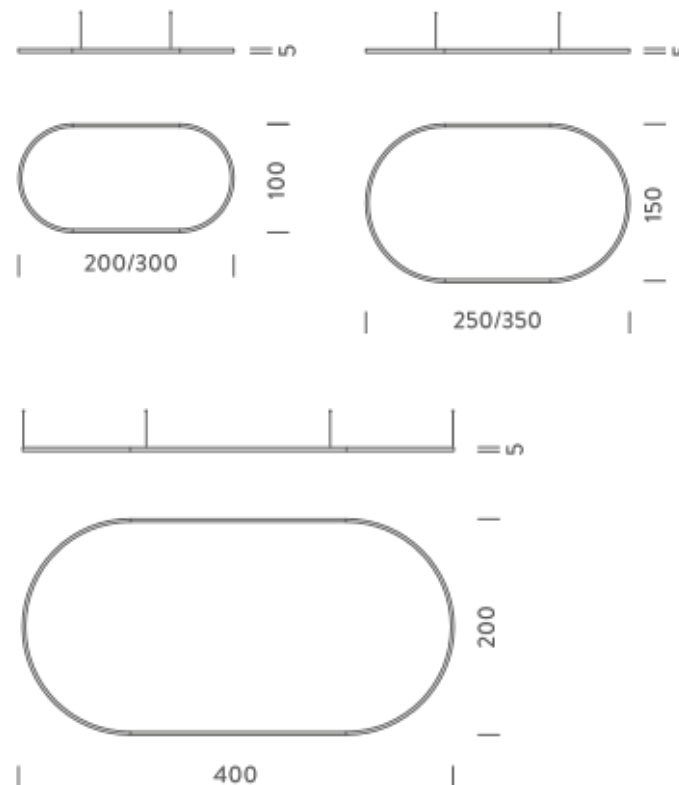

LAMPING

Source	Linear LED
Total power	148W
Emission	Diffused orientable
Switching	DALI 1-100%
Tension	220/240V
Color temperature	4000K
Luminous flux	10074lm
Typ CRI	90
Energy class	D
IP class	40
Dimensions	400x200x5cm
Materials	Aluminium
Notes	included: 1 driver WALIM250W24VIN, 1 dimmer interface WDIMDALIHP, 4x electrical cables 5m, 6x adjustable metal cables length 3m (including ceiling attachment). Shipped in 4 pieces
Customization options	Shapes, sizes
Accessories	Canopy, for concrete ceiling Ceiling plate, for false ceiling
Net lamp weight	11,4 kg

Codes

BZRO16C40G15NBO
BZRO16C40G15NNE
BZRO16C40G15NOR

Structure

white
black
gold

PACKAGE

Package 01 Dimension: 210x110x15 cm / Gross weight: 16,8 kg

Certificazioni

4X2M | UP - DOWNLIGHT - 4000K