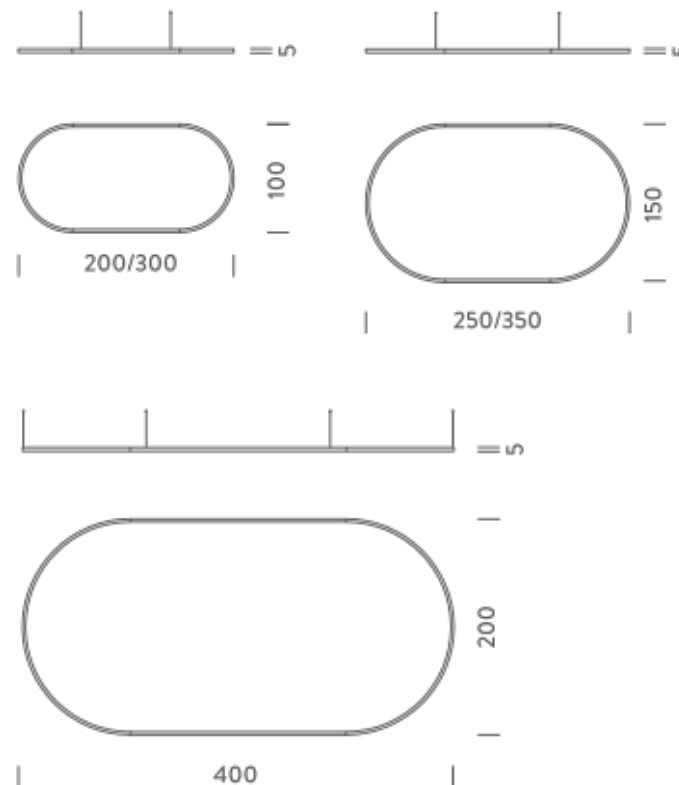

2X1M | UP - DOWNLIGHT -2700K

LAMPING

Source	Linear LED
Total power	148W
Emission	Diffused orientable
Switching	DALI 1-100%
Tension	220/240V
Color temperature	2700K
Luminous flux	8563lm
Typ CRI	90
Energy class	E
IP class	40
Dimensions	200x100x5cm
Materials	Aluminium
Notes	included: 1 driver WALIM150W24VIN, 1 dimmer interface WDIMDALIHP, 2x electrical cables 5m, 4x adjustable metal cables length 3m (including ceiling attachment). Shipped assembled
Customization options	Shapes, sizes
Accessories	Canopy, for concrete ceiling Canopy box, 1 driver, 2 electrical cables Ceiling plate, for false ceiling
Net lamp weight	6,1 kg

Codes

BZRO17A20G15WBO
BZRO17A20G15WNE
BZRO17A20G15WOR

Structure

white
black
gold

PACKAGE

Package 01 Dimension: 210x110x15 cm / Gross weight: 11,5 kg

Certificazioni

NEMO^{3.000}

2X1M | DOWNLIGHT - 4000K

LAMPING

Source	Linear LED
Total power	74W
Emission	Diffused orientable
Switching	DALI 1-100%
Tension	110/240V
Color temperature	4000K
Luminous flux	5037lm
Typ CRI	90
Energy class	D
IP class	40
Dimensions	200x100x5cm
Materials	Aluminium
Notes	included: 1 driver WALIMLED100/24, 1 dimmer interface WDIMDALIHP, 1x electrical cable 5m, 4x adjustable metal cables length 3m (including ceiling attachment). Shipped assembled
Customization options	Shapes, sizes
Accessories	Canopy, for concrete ceiling Canopy box, 1 driver, 1 electrical cable Ceiling plate, for false ceiling
Net lamp weight	6 kg