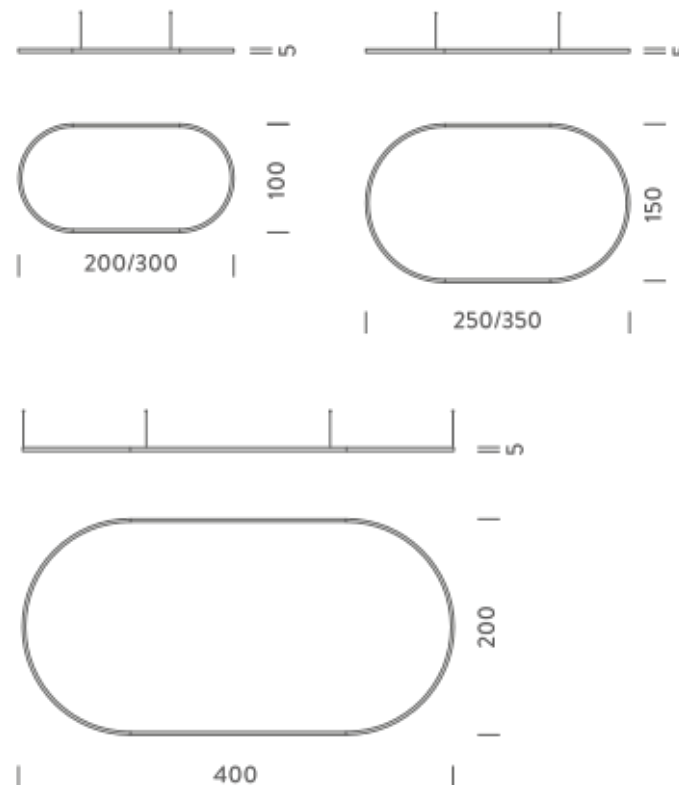

3,5X1,5M | UP - DOWNLIGHT - 4000K

LAMPING

Source	Linear LED
Total power	251W
Emission	Diffused orientable
Switching	DALI 1-100%
Tension	220/240V
Color temperature	4000K
Luminous flux	17072lm
Typ CRI	90
Energy class	D
IP class	40
Dimensions	350x150x5cm
Materials	Aluminium
Notes	included: 2 drivers WALIM150W24VIN, 2x dimmer interface WDIMDALIHP, 4x electrical cables 5m, 6x adjustable metal cables length 3m (including ceiling attachment). Shipped in 4 pieces
Customization options	Shapes, sizes
Accessories	Canopy, for concrete ceiling Ceiling plate, for false ceiling
Net lamp weight	9,9 kg

LAMPING

Source	Linear LED
Total power	148W
Emission	Diffused orientable
Switching	DALI 1-100%
Tension	220/240V
Color temperature	2700K
Luminous flux	8536lm
Typ CRI	90
Energy class	E
IP class	40
Dimensions	400x200x5cm
Materials	Aluminium
Notes	included: 1 driver WALIM250W24VIN, 1 dimmer interface WDIMDALIHP, 4x electrical cables 5m, 6x adjustable metal cables length 3m (including ceiling attachment). Shipped in 4 pieces
Customization options	Shapes, sizes
Accessories	Canopy, for concrete ceiling Ceiling plate, for false ceiling
Net lamp weight	11,4 kg

Codes

BZRO16C40G15DBO
BZRO16C40G15DNE
BZRO16C40G15DOR

Structure

white
black
gold

PACKAGE

Package 01 Dimension: 210x110x15 cm / Gross weight: 16,8 kg

Certificazioni

4X2M | UP - DOWNLIGHT - 2700K

LAMPING

Source	Linear LED
Total power	296W
Emission	Diffused orientable
Switching	DALI 1-100%
Tension	220/240V
Color temperature	2700K
Luminous flux	17126lm
Typ CRI	90
Energy class	E
IP class	40
Dimensions	400x200x5cm
Materials	Aluminium
Notes	included: 2 driver2 WALIM150W24VIN, 2x dimmer interface WDIMDALIHP, 4x electrical cables 5m, 6x adjustable metal cables length 3m (including ceiling attachment). Shipped in 4 pieces
Customization options	Shapes, sizes
Accessories	Canopy, for concrete ceiling Ceiling plate, for false ceiling
Net lamp weight	12,2 kg