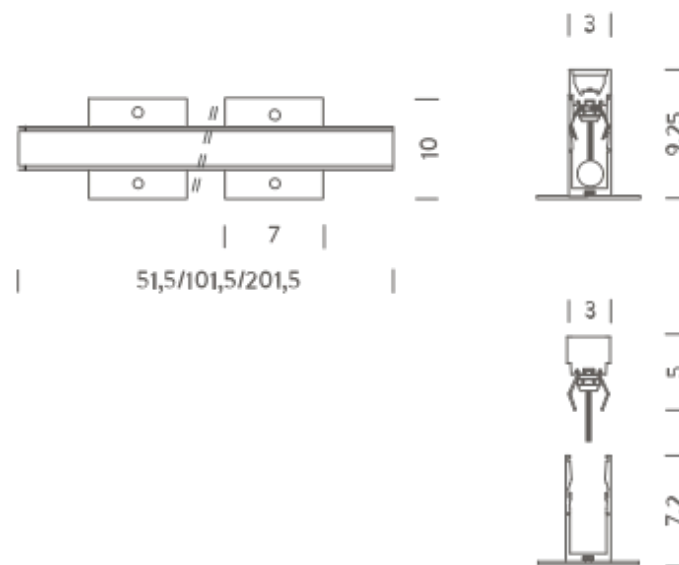

Source	Linear LED
Total power	16W
Emission	wall washer
Switching	according to driver
Tension	24VDC
Color temperature	4000K
Luminous flux	1300lm
Typ CRI	90
IP class	67
Materials	aluminum
Mechanical impact protection code	IK10
Notes	driver not included, cable length 0,5m, certified 500kg static load, 3500kg dynamic load
Customization options	1-10V, DALI, DMX, Casambi, body length
Accessories	Drivers 24VDC + DALI interface,

Codes

BWLK0210226NAA

Structure

grey

Certificazioni

2M | 3000K

LAMPING

Source	Linear LED
Total power	32W
Emission	wall washer
Switching	according to driver
Tension	24VDC
Color temperature	3000K
Luminous flux	2500lm
Typ CRI	90
IP class	67
Materials	aluminum
Mechanical impact protection code	IK10
Notes	driver not included, cable length 0,5m, certified 500kg static load, 3500kg dynamic load
Customization options	1-10V, DALI, DMX, Casambi, body length
Accessories	Drivers 24VDC + DALI interface,

Source	Linear LED
Total power	32W
Emission	wall washer
Switching	according to driver
Tension	24VDC
Color temperature	4000K
Luminous flux	2600lm
Typ CRI	90
IP class	67
Materials	aluminum
Mechanical impact protection code	IK10
Notes	driver not included, cable length 0,5m, certified 500kg static load, 3500kg dynamic load
Customization options	1-10V, DALI, DMX, Casambi, body length
Accessories	Drivers 24VDC + DALI interface,