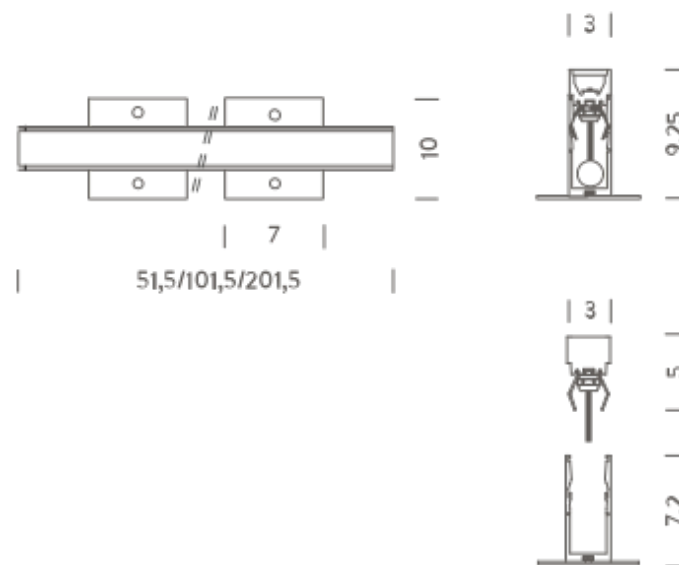

1M | 3000K

LAMPING

Source	Linear LED
Total power	16W
Emission	wall washer
Switching	according to driver
Tension	24VDC
Color temperature	3000K
Luminous flux	1250lm
Typ CRI	90
IP class	67
Materials	aluminum
Mechanical impact protection code	IK10
Notes	driver not included, cable length 0,5m, certified 500kg static load, 3500kg dynamic load
Customization options	1-10V, DALI, DMX, Casambi, body length
Accessories	Drivers 24VDC + DALI interface,

Codes

BWLK0210226WAA

Structure

grey

Certificazioni

UK
CA