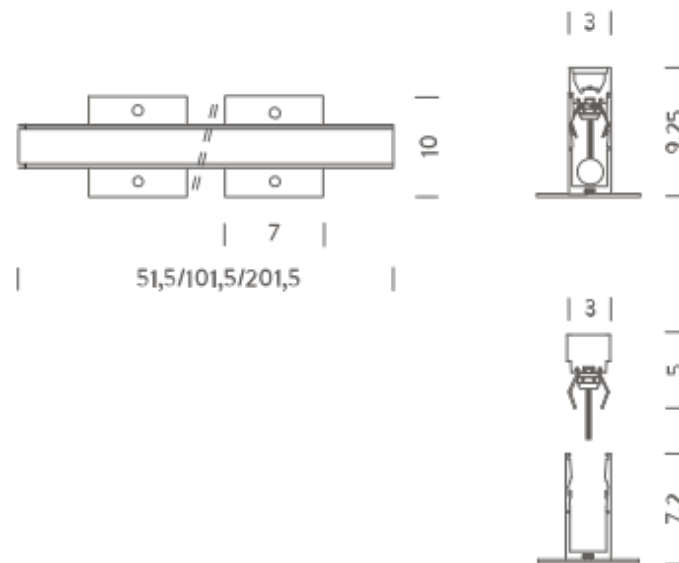

LAMPING

Source	Linear LED
Total power	8W
Emission	wall washer
Switching	according to driver
Tension	24VDC
Color temperature	3000K
Luminous flux	625lm
Typ CRI	90
IP class	67
Materials	aluminum
Mechanical impact protection code	IK10
Notes	driver not included, cable length 0,5m, certified 500kg static load, 3500kg dynamic load
Customization options	1-10V, DALI, DMX, Casambi, body length
Accessories	Drivers 24VDC + DALI interface,

Codes

BWLK0205226WAA

Structure

grey

Certificazioni

0,50M | 4000K

LAMPING

Source	Linear LED
Total power	8W
Emission	wall washer
Switching	according to driver
Tension	24VDC
Color temperature	4000K
Luminous flux	650lm
Typ CRI	90
IP class	67
Materials	aluminum
Mechanical impact protection code	IK10
Notes	driver not included, cable length 0,5m, certified 500kg static load, 3500kg dynamic load
Customization options	1-10V, DALI, DMX, Casambi, body length
Accessories	Drivers 24VDC + DALI interface,

Source	Linear LED
Total power	16W
Emission	wall washer
Switching	according to driver
Tension	24VDC
Color temperature	4000K
Luminous flux	1300lm
Typ CRI	90
IP class	67
Materials	aluminum
Mechanical impact protection code	IK10
Notes	driver not included, cable length 0,5m, certified 500kg static load, 3500kg dynamic load
Customization options	1-10V, DALI, DMX, Casambi, body length
Accessories	Drivers 24VDC + DALI interface,

Source	Linear LED
Total power	32W
Emission	wall washer
Switching	according to driver
Tension	24VDC
Color temperature	4000K
Luminous flux	2600lm
Typ CRI	90
IP class	67
Materials	aluminum
Mechanical impact protection code	IK10
Notes	driver not included, cable length 0,5m, certified 500kg static load, 3500kg dynamic load
Customization options	1-10V, DALI, DMX, Casambi, body length
Accessories	Drivers 24VDC + DALI interface,