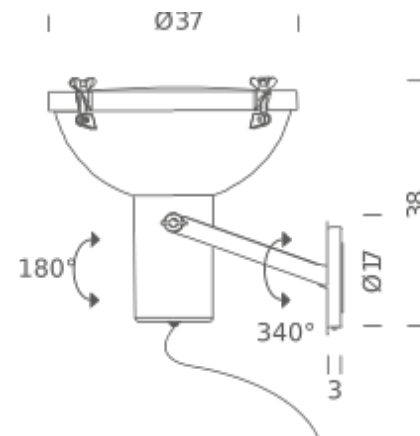

LED/HALO/FLUO IP30

LAMPING

Source	E27
Total power	150W
Emission	direct, spot
Switching	dimmable, according to bulb
Tension	230V
IP class	30
Materials	aluminium
Notes	orientable

Codes

PRJ EDW 3A
PRJ EWS 3A
PRJ EMS 3A

Structure

night blue
white sand
moka

PACKAGE

Package 01

Dimension: 50x50x50 cm / Gross weight: 7 kg

Certificazioni

LED/HALO/FLUO IP54

LAMPING

Source	E27
Total power	60W
Emission	direct, spot
Switching	dimnable, according to bulb
Tension	230V
IP class	54
Materials	aluminium
Notes	orientable

Codes

PRJ EDW 32
PRJ EWS 32
PRJ EMS 32

Structure/Diffuser

night blue/sanded
white sand/sanded
moka/sanded

PACKAGE

Package 01

Dimension: 50x50x50 cm / Gross weight: 7 kg

Certificazioni