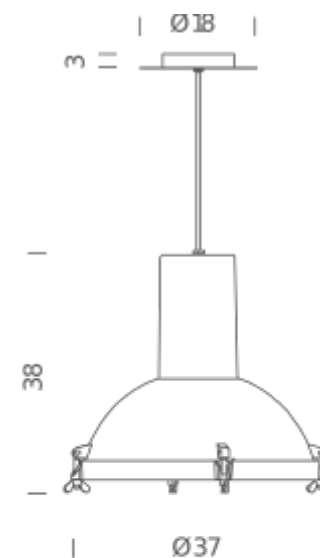

LED/HALO/FLUO IP30

LAMPING

Source	E27
Total power	150W
Emission	direct, spot
Switching	dimnable, according to bulb
Tension	230V
IP class	30
Materials	aluminium
Notes	cabale length 3m, orientable
Net lamp weight	5,5 kg

Codes

PRJ EDW 51
PRJ EWS 51
PRJ EMS 51

Structure

night blue
white sand
moka

PACKAGE

Package 01

Dimension: 50x50x50 cm / Gross weight: 7 kg

Certificazioni

LED/HALO/FLUO IP54

LAMPING

Source	E27
Total power	60W
Emission	direct, spot
Switching	dimnable, according to bulb
Tension	230V
IP class	54
Materials	aluminium
Notes	cable length 3m, orientable

Codes

PRJ EDW 52
PRJ EWS 52
PRJ EMS 52

Structure

night blue
white sand
moka

PACKAGE

Package 01

Dimension: 50x50x50 cm / Gross weight: 7 kg

Certificazioni