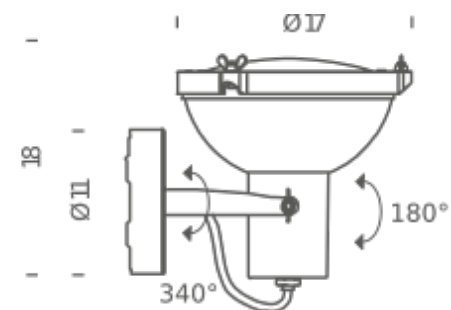

LED/FLUO

LAMPING

Source	E27
Total power	23W
Emission	direct, spot
Switching	dimnable, according to bulb
Tension	230V
Dimensions	ø17x18
Materials	aluminium
Notes	orientable, max bulb H11cm
Net lamp weight	0,8 kg

Codes

PRP FDW 31
PRP FWS 31
PRP FMW 31

Structure

night blue
white sand
moka

PACKAGE

Package 01 Dimension: 26x26x26 cm / Gross weight: 1,2 kg

Certificazioni

LED/FLUO IP44

LAMPING

Source	E27
Total power	23W
Emission	direct, spot
Switching	dimmbare, according to bulb
Tension	230V
IP class	44
Dimensions	ø17x18
Materials	aluminium
Net lamp weight	0,8 kg

Codes

PRP FDW 32
PRP FWS 32
PRP FMW 32

Structure

night blue
white sand
moka

PACKAGE

Package 01 Dimension: 26x26x26 cm / Gross weight: 1,2 kg

Certificazioni