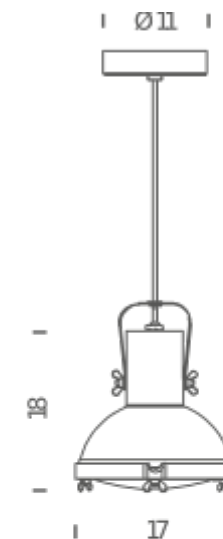

PROJECTEUR 165 PENDANT

Le Corbusier

Mini adjustable version of the iconic Projecteur 365 by Le Corbusier, available in clamp, wall and pendant versions. A diffused and adjustable light covered by a body in midnight blue painted aluminum, white sandblasted moka. The diffuser glass is rounded and sandblasted internally. The pliers and the ceiling rose are matte black-painted, the locking clips and the small accessories are black-chromed.. The E27 socket allows the use of fluorescent sources and LEDs. The wall/ceiling and suspension versions meet the highest standards for the outdoor installation (IP 44).

LED/FLUO

LAMPING

Source	E27
Total power	23W
Emission	direct, spot
Switching	dimmable, according to bulb
Tension	230V
Dimensions	ø17x18
Materials	aluminium
Notes	orientable, cable length 2,1m, max bulb H 11cm
Net lamp weight	0,8 kg

Codes

PRP FDW 51
PRP FWS 51
PRP FMW 51

Structure

night blue
white sand
moka

PACKAGE

Package 01 Dimension: 26x26x26 cm / Gross weight: 1,2 kg

Certificazioni

LED/FLUO IP44

LAMPING

Source	LED/FLUO
Total power	23W
Emission	direct, spot
Switching	dimnable, according to bulb
Tension	230V
IP class	44
Dimensions	ø17x18
Materials	Aluminium
Notes	orientable, cable length 2,1m, max bulb H 11cm
Net lamp weight	0,8 kg