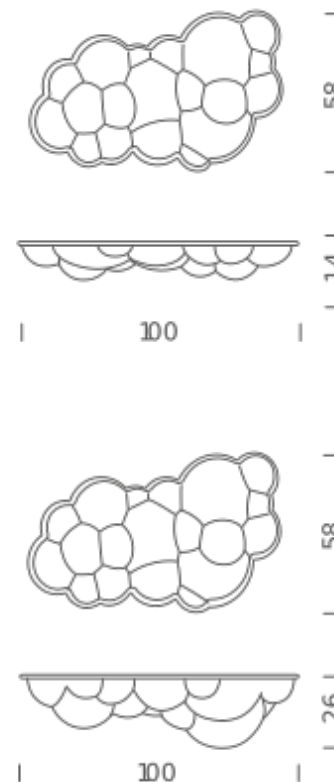

LED H25

LAMPING

Source	Linear LED
Total power	45W
Emission	diffused
Switching	dimmable 1-10V
Tension	110/240V
Color temperature	2700K
Luminous flux	4000lm (luminous output)
Typ CRI	85
Energy class	A+
Notes	DALI version on request, TRIAC VERSION on request
Net lamp weight	4,5 kg

Codes

NUM LWW 31

Structure

white

PACKAGE

Package 01

Dimension: 110x66x51 cm / Gross weight: 5,5 kg

Certificazioni