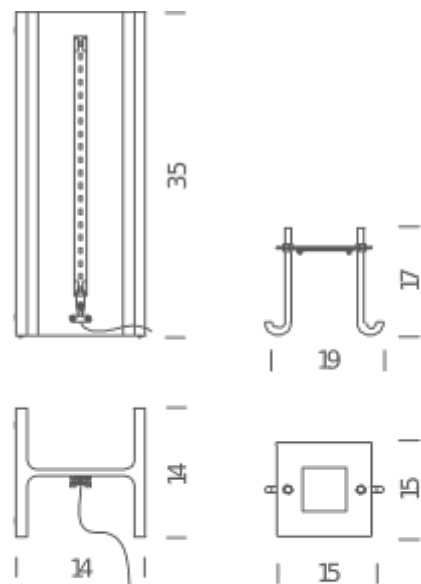

LED INDOOR

LAMPING

Source	linear LED
Total power	10W
Emission	direct/indirect
Switching	dimmable, TRIAC
Tension	220V
Color temperature	2700K
Luminous flux	550lm
Typ CRI	83
Energy class	A+
Materials	steel
Notes	cable length 2,7m, dimmer on cable, also available in 120V
Net lamp weight	12 kg

Codes

RIC LMM 21

Structure

raw metal

PACKAGE

Package 01

Dimension: 20x20x41 cm / Gross weight: 13,5 kg

Certificazioni

LED OUTDOOR IP 44

LAMPING

Source	linear LED
Total power	10W
Emission	direct/indirect
Switching	dimnable, TRIAC
Tension	220V
Color temperature	2700K
Luminous flux	550lm
Typ CRI	85
Energy class	A+
IP class	44
Materials	steel
Notes	cable length 3m, body and cable IP65 rated, also available in 120V, marine version available on request
Accessories	Fixing plate,
Net lamp weight	12 kg

Codes

RIC LME 21

Structure

raw metal

PACKAGE

Package 01

Dimension: 20x20x41 cm / Gross weight: 13,5 kg

Certificazioni