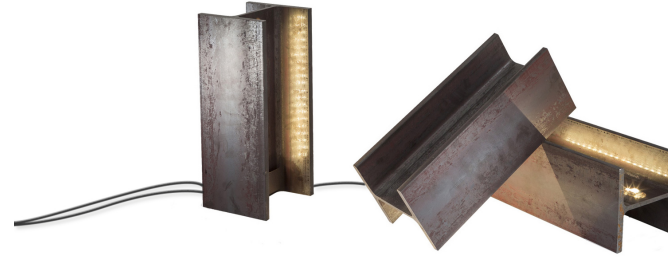

MAIS PLUS QUE CELA JE NE PEUX PAS

Rudy Ricciotti

Family of lamps in two sizes, floor and table lamps with indirect light in industrial style made of rough metal. Each lamp is produced in a traditional way so that small aesthetic and finishing differences between one product and another are a sign of uniqueness. The floor version is also available for outdoor use and is treated with protective paint.

LED INDOOR

LAMPING

Source	linear LED
Total power	10W
Emission	direct/indirect
Switching	dimmable, TRIAC
Tension	220V
Color temperature	2700K
Luminous flux	550lm
Typ CRI	83
Energy class	A+
Materials	steel
Notes	cable length 2,7m, dimmer on cable, also available in 120V
Net lamp weight	12 kg

Codes

RIC LMM 21

Structure

raw metal

PACKAGE

Package 01

Dimension: 20x20x41 cm / Gross weight: 13,5 kg

Certificazioni

LED OUTDOOR IP 44

LAMPING

Source	linear LED
Total power	10W
Emission	direct/indirect
Switching	dimnable, TRIAC
Tension	220V
Color temperature	2700K
Luminous flux	550lm
Typ CRI	85
Energy class	A+
IP class	44
Materials	steel
Notes	cable length 3m, body and cable IP65 rated, also available in 120V, marine version available on request
Accessories	Fixing plate,
Net lamp weight	12 kg