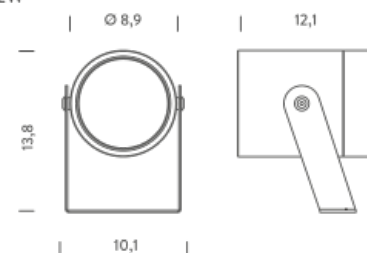

LUX SPOT 12W

4,2W | 4000K - 46°

LAMPING

Source	LED
Total power	4.2W
Emission	orientable
Switching	according to driver
Tension	350mA
Color temperature	4000K
Luminous flux	372lm
Initial luminaire efficacy	89lm/W
Initial chromaticity	SDCM<3
Typ CRI	90
IP class	67
Dimensions	Ø5x8.8x8.8
Materials	anodized aluminum
Ambient temperature range	-20°C/35°C
Performance ambient temperature	25°C
Notes	cable 2m, ped BLUXSPEG not included, driver not included. Compatible control 1-10V, DALI, DMX, Casambi
Customization options	2700K
Accessories	Drivers 350mA, Peg Lux S,
Net lamp weight	0.35 kg

Codes

BLUS1801F21NAA
BLUS1801F21NAN

Structure

grey
black

PACKAGE

Package 01 Dimension: 14,5x10x9,5 cm / Gross weight: 0,40 kg

Certificazioni

LUX SPOT 4,2W

LUX SPOT 12W

12W | 2700K - 14°

LAMPING

Source	LED spot
Total power	12W
Emission	orientable
Switching	according to bulb
Tension	350mA
Color temperature	2700K
Luminous flux	1040lm
Initial luminaire efficacy	87lm/W
Initial chromaticity	SDCM<3
Typ CRI	>90
IP class	67
Dimensions	ø8,9x13,8
Ambient temperature range	-20°C/35°C
Performance ambient temperature	25°C
Notes	

Net lamp weight 1,10 kg

Codes

BLUS1801N43DAA
BLUS1801N43DAN

Structure

grey
black

PACKAGE

Package 01 Dimension: 23,50x15x11 cm / Gross weight: 1,25 kg

Certificazioni