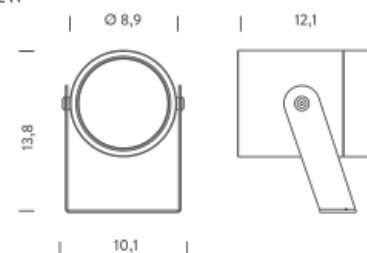

LUX SPOT 12W

4,2W | 3000K - 46°

LAMPING

Source	LED
Total power	4.2W
Emission	orientable
Switching	according to driver
Tension	350mA
Color temperature	3000K
Luminous flux	372lm
Initial luminaire efficacy	89lm/W
Initial chromaticity	SDCM<3
Typ CRI	90
IP class	67
Dimensions	Ø5x8.8x8.8
Materials	anodized aluminum
Ambient temperature range	-20°C/35°C
Performance ambient temperature	25°C
Notes	cable 2m, ped BLUXSPEG not included, driver not included. Compatible control 1-10V, DALI, DMX, Casambi
Customization options	2700K
Accessories	Drivers 350mA, Peg Lux S,
Net lamp weight	0.35 kg

Codes

BLUS1801F21WAA
BLUS1801F21WAN

Structure

grey
black

PACKAGE

Package 01 Dimension: 14,5x10x9,5 cm / Gross weight: 0,40 kg

Certificazioni

LUX SPOT 4,2W

LUX SPOT 12W

4,2W | 4000K - 17°

LAMPING

Source	LED
Total power	4.2W
Emission	orientable
Switching	according to driver
Tension	350mA
Color temperature	4000K
Luminous flux	366lm
Initial luminaire efficacy	87lm/W
Initial chromaticity	SDCM<3
Typ CRI	90
IP class	67
Dimensions	Ø5x8.8x8.8
Materials	anodized aluminum
Ambient temperature range	-20°C/35°C
Performance ambient temperature	25°C
Notes	cable 2m, ped BLUXSPEG not included, driver not included. Compatible control 1-10V, DALI, DMX, Casambi
Customization options	2700K
Accessories	Drivers 350mA, Peg Lux S,
Net lamp weight	0.35 kg