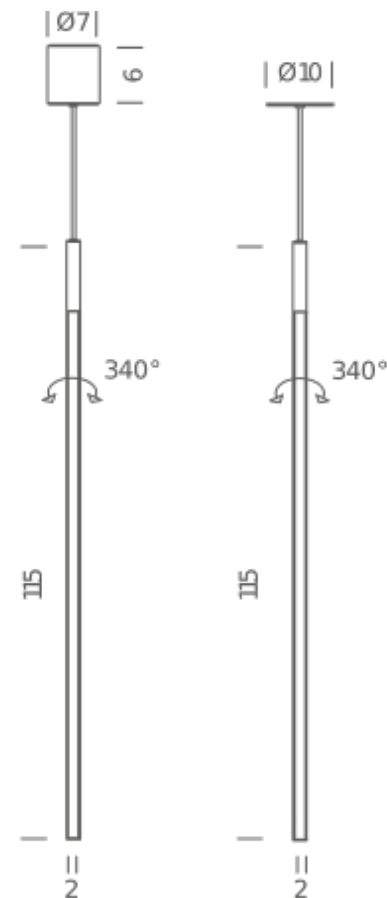

LED 3000K

LAMPING

Source	linear LED
Total power	12W
Emission	diffused orientable
Tension	110/240V
Color temperature	3000K
Luminous flux	475lm
Typ CRI	85
Energy class	A+
Materials	Aluminium + PC + ABS
Notes	cable length max 3m, orientable 360°, side emission

Codes
LIN LWW 59

Structure/Diffuser
white/white

PACKAGE

Package 01   Dimension: 15x20x130 cm / Gross weight: 2,7 kg

Certificazioni