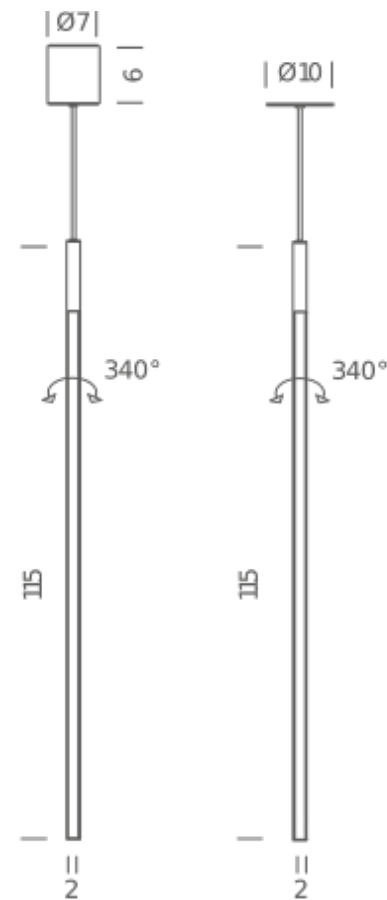

LED RECESSED 2700K

LAMPING

Source	linear LED
Total power	19W
Emission	diffused orientable
Switching	dimmable 1-10V
Tension	110/240V
Color temperature	2700K
Luminous flux	1125lm
Typ CRI	85
Energy class	A+
Materials	Aluminium + PC + ABS
Notes	cable length max 3m, orientable 360°, recessed hole Ø8xHmin 4cm, side emission, DALI version on request

Codes

LIN LW2 5A

Structure/Diffuser

white/white

PACKAGE

Package 01

Dimension: 15x20x130 cm / Gross weight: 2,7 kg

Certificazioni