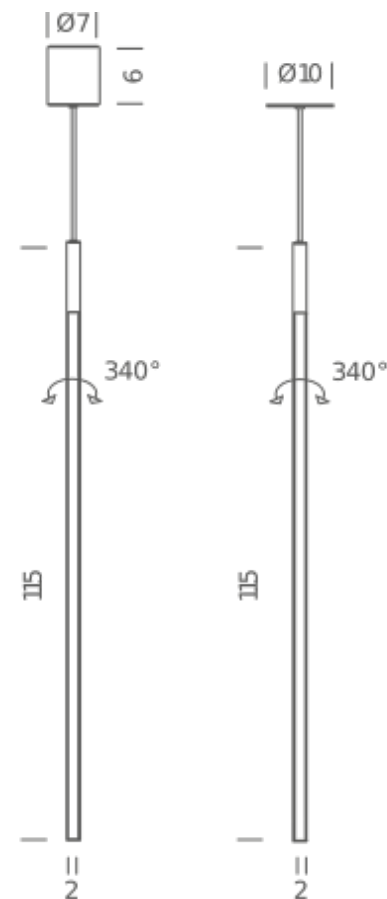

LED 2700K

LAMPING

Source	linear LED
Total power	12W
Emission	diffused orientable
Tension	110/240V
Color temperature	2700K
Luminous flux	475lm
Typ CRI	85
Energy class	A+
Materials	Aluminium + PC + ABS
Notes	cable length max 3m, orientable 360°, side emission

Codes
LIN LW2 59

Structure/Diffuser
white/white

PACKAGE

Package 01   Dimension: 15x20x130 cm / Gross weight: 2,7 kg

Certificazioni