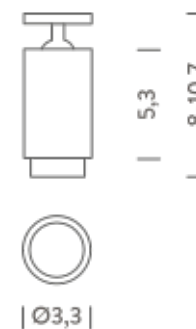

FIXED OPTIC | 3000K - 20°

LAMPING

Source	LED spot
Total power	4,2W
Emission	Direct 20°
Switching	according to driver
Tension	350mA
Color temperature	3000K
Luminous flux	362lm
Initial luminaire efficacy	86lm/W
Initial chromaticity	SDCM < 3
Typ CRI	90
IP class	40
Dimensions	ø3,3x8cm
Materials	Anodized aluminum
Ambient temperature range	- 20° / 25°
Performance ambient temperature	20°
Notes	driver not included
Customization options	1-10V, DALI, DMX, Casambi, CCT 2700K
Accessories	Drivers 350mA,
Net lamp weight	0,11 kg

FIXED OPTIC

ZOOM OPTIC

FIXED OPTIC | 4000K - 20°

LAMPING

Source	LED spot
Total power	4,2W
Emission	Direct 20°
Switching	according to driver
Tension	350mA
Color temperature	4000K
Luminous flux	362lm
Initial luminaire efficacy	86lm/W
Initial chromaticity	SDCM < 3
Typ CRI	90
IP class	40
Dimensions	ø3,3x8cm
Materials	Anodized aluminum
Ambient temperature range	- 20° / 25°
Performance ambient temperature	20°
Notes	driver not included
Customization options	1-10V, DALI, DMX, Casambi, CCT 2700K
Accessories	Drivers 350mA,
Net lamp weight	0,11 kg

Codes

BFLE0401F21NAN
BFLE0401F21NAO
BFLE0401F21NAA
BFLE0401F21NAB

Structure

black
gold
grey
bronze grey

PACKAGE

Package 01 Dimension: 11,5x11x8 cm / Gross weight: 0,15 kg

Certificazioni

NEMO s.p.a.

FIXED OPTIC

ZOOM OPTIC

FIXED OPTIC | 4000K - 30°

LAMPING

Source	LED spot
Total power	4,2W
Emission	Direct 30°
Switching	according to driver
Tension	350mA
Color temperature	4000K
Luminous flux	323lm
Initial luminaire efficacy	77lm/W
Initial chromaticity	SDCM < 3
Typ CRI	90
IP class	40
Dimensions	ø3,3x8cm
Materials	Anodized aluminum
Ambient temperature range	- 20° / 25°
Performance ambient temperature	25°
Notes	driver not included
Customization options	1-10V, DALI, DMX, Casambi, CCT 2700K
Accessories	Drivers 350mA,
Net lamp weight	0,11 kg