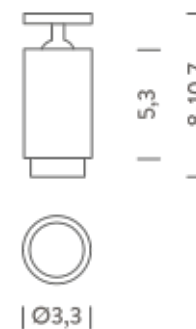

FIXED OPTIC

ZOOM OPTIC

ZOOM OPTIC | 3000K

LAMPING

Source	LED spot
Total power	4,2W
Emission	Direct adjustable 15°-45°
Switching	according to driver
Tension	350mA
Color temperature	3000K
Luminous flux	76lm (45°)
Initial luminaire efficacy	19lm/W
Initial chromaticity	SDCM < 3
Typ CRI	90
IP class	40
Dimensions	ø3,3x10,7cm
Materials	Anodized aluminum
Ambient temperature range	- 20° / 25°
Performance ambient temperature	20°
Notes	driver not included
Customization options	1-10V, DALI, DMX, Casambi, CCT 2700K
Accessories	Drivers 350mA,
Net lamp weight	0,10 kg

Codes

BFLE0401921WAN

Structure

black

PACKAGE

Package 01

Dimension: 11,5x11x8 cm / Gross weight: 0,14 kg

Certificazioni

FIXED OPTIC

ZOOM OPTIC

ZOOM OPTIC | 4000K

LAMPING

Source	LED spot
Total power	4,2W
Emission	Direct adjustable 15°-45°
Switching	according to driver
Tension	350mA
Color temperature	4000K
Luminous flux	80lm
Initial luminaire efficacy	19lm/W
Initial chromaticity	SDCM < 3
Typ CRI	90
IP class	40
Dimensions	ø3,3x10,7cm
Materials	Anodized aluminum
Ambient temperature range	- 20° / 25°
Performance ambient temperature	20°
Notes	driver not included
Customization options	1-10V, DALI, DMX, Casambi, CCT 2700K
Accessories	Drivers 350mA,
Net lamp weight	0,10 kg