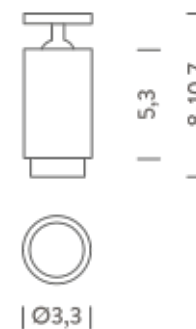

FIXED OPTIC | 3000K - 20°

LAMPING

Source	LED spot
Total power	4,2W
Emission	Direct 20°
Switching	according to driver
Tension	350mA
Color temperature	3000K
Luminous flux	362lm
Initial luminaire efficacy	86lm/W
Initial chromaticity	SDCM < 3
Typ CRI	90
IP class	40
Dimensions	ø3,3x8cm
Materials	Anodized aluminum
Ambient temperature range	- 20° / 25°
Performance ambient temperature	20°
Notes	driver not included
Customization options	1-10V, DALI, DMX, Casambi, CCT 2700K
Accessories	Drivers 350mA,
Net lamp weight	0,11 kg

Codes

BFLE0401F21WAN
BFLE0401F21WAO
BFLE0401F21WAA
BFLE0401F21WAB

Structure

black
gold
grey
bronze grey

PACKAGE

Package 01 Dimension: 11,5x11x8 cm / Gross weight: 0,15 kg

Certificazioni

NEMO 3.000

FIXED OPTIC

ZOOM OPTIC

FIXED OPTIC | 3000K - 30°

LAMPING

Source	LED spot
Total power	4,2W
Emission	Direct 30°
Switching	according to driver
Tension	350mA
Color temperature	3000K
Luminous flux	323lm
Initial luminaire efficacy	77lm/W
Initial chromaticity	SDCM < 3
Typ CRI	90
IP class	40
Dimensions	ø3,3x8cm
Materials	Anodized aluminum
Ambient temperature range	- 20° / 25°
Performance ambient temperature	20°
Notes	driver not included
Customization options	1-10V, DALI, DMX, Casambi, CCT 2700K
Accessories	Drivers 350mA,
Net lamp weight	0,11 kg

Codes

BFLE0401421WAN
BFLE0401421WAO
BFLE0401421WAA
BFLE0401421WAB

Structure

black
gold
grey
bronze grey

PACKAGE

Package 01 Dimension: 11,5x11x8 cm / Gross weight: 0,15 kg

Certificazioni

NEMO 3.000