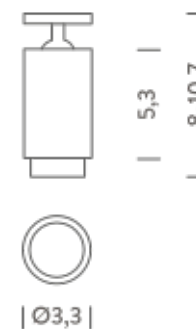

FIXED OPTIC

ZOOM OPTIC

FIXED OPTIC | 4000K - 30°

LAMPING

Source	LED spot
Total power	4,2W
Emission	Direct 30°
Switching	according to driver
Tension	350mA
Color temperature	4000K
Luminous flux	323lm
Initial luminaire efficacy	77lm/W
Initial chromaticity	SDCM < 3
Typ CRI	90
IP class	40
Dimensions	ø3,3x8cm
Materials	Anodized aluminum
Ambient temperature range	- 20° / 25°
Performance ambient temperature	25°
Notes	driver not included
Customization options	1-10V, DALI, DMX, Casambi, CCT 2700K
Accessories	Drivers 350mA,
Net lamp weight	0,11 kg

Codes

BFLE0401421NAN
BFLE0401421NAO
BFLE0401421NAA
BFLE0401421NAB

Structure

black
gold
grey
bronze grey

PACKAGE

Package 01 Dimension: 11,5x11x8 cm / Gross weight: 0,15 kg

Certificazioni

NEMO s.p.a.

FIXED OPTIC

ZOOM OPTIC

ZOOM OPTIC | 3000K

LAMPING

Source	LED spot
Total power	4,2W
Emission	Direct adjustable 15°-45°
Switching	according to driver
Tension	350mA
Color temperature	3000K
Luminous flux	76lm (45°)
Initial luminaire efficacy	19lm/W
Initial chromaticity	SDCM < 3
Typ CRI	90
IP class	40
Dimensions	ø3,3x10,7cm
Materials	Anodized aluminum
Ambient temperature range	- 20° / 25°
Performance ambient temperature	20°
Notes	driver not included
Customization options	1-10V, DALI, DMX, Casambi, CCT 2700K
Accessories	Drivers 350mA,
Net lamp weight	0,10 kg