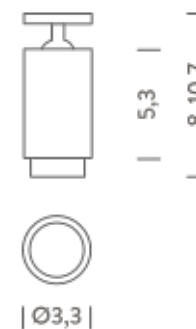

FIXED OPTIC | 3000K - 20°

LAMPING

Source	LED spot
Total power	4,2W
Emission	Direct 20°
Switching	according to driver
Tension	350mA
Color temperature	3000K
Luminous flux	362lm
Initial luminaire efficacy	86lm/W
Initial chromaticity	SDCM < 3
Typ CRI	90
IP class	40
Dimensions	ø3,3x8cm
Materials	Anodized aluminum
Ambient temperature range	- 20° / 25°
Performance ambient temperature	20°
Notes	driver not included
Customization options	1-10V, DALI, DMX, Casambi, CCT 2700K
Accessories	Drivers 350mA,
Net lamp weight	0,11 kg

FIXED OPTIC

ZOOM OPTIC

FIXED OPTIC | 3000K - 30°

LAMPING

Source	LED spot
Total power	4,2W
Emission	Direct 30°
Switching	according to driver
Tension	350mA
Color temperature	3000K
Luminous flux	323lm
Initial luminaire efficacy	77lm/W
Initial chromaticity	SDCM < 3
Typ CRI	90
IP class	40
Dimensions	ø3,3x8cm
Materials	Anodized aluminum
Ambient temperature range	- 20° / 25°
Performance ambient temperature	20°
Notes	driver not included
Customization options	1-10V, DALI, DMX, Casambi, CCT 2700K
Accessories	Drivers 350mA,
Net lamp weight	0,11 kg

Codes

BFLE0401421WAN
BFLE0401421WAO
BFLE0401421WAA
BFLE0401421WAB

Structure

black
gold
grey
bronze grey

PACKAGE

Package 01 Dimension: 11,5x11x8 cm / Gross weight: 0,15 kg

Certificazioni

NEMO 3.000

FIXED OPTIC

ZOOM OPTIC

FIXED OPTIC | 4000K - 20°

LAMPING

Source	LED spot
Total power	4,2W
Emission	Direct 20°
Switching	according to driver
Tension	350mA
Color temperature	4000K
Luminous flux	362lm
Initial luminaire efficacy	86lm/W
Initial chromaticity	SDCM < 3
Typ CRI	90
IP class	40
Dimensions	ø3,3x8cm
Materials	Anodized aluminum
Ambient temperature range	- 20° / 25°
Performance ambient temperature	20°
Notes	driver not included
Customization options	1-10V, DALI, DMX, Casambi, CCT 2700K
Accessories	Drivers 350mA,
Net lamp weight	0,11 kg