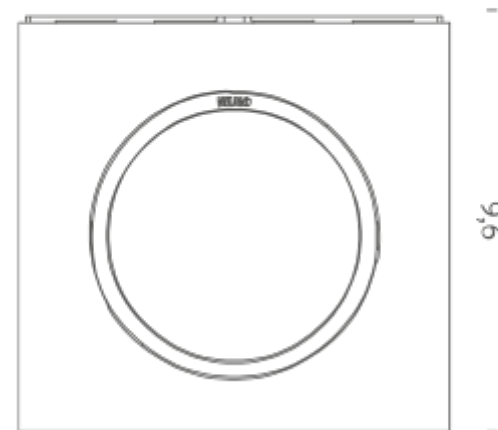

DOUBLE EMISSION

LAMPING

Source	LED board
Total power	2x6W
Emission	up+down
Switching	dimnable TRIAC
Tension	230V
Color temperature	2700K
Luminous flux	2x380lm
Typ CRI	85
Dimensions	10x9,6x3
Materials	aluminium
Notes	available also in 120V. Suggested dimmer: TECNEL TE7636 (dimming range: from ~45% to 100%)
Net lamp weight	0,6 kg

Codes

FIM LWW 3D
FIM LNW 3D
FIM LGT 3D
FIM LGW 3D

Structure

matte white
matte black
matte gold
burnished gold

PACKAGE

Package 01 Dimension: 18x15x14 cm / Gross weight: 1 kg

Certificazioni

NEMO