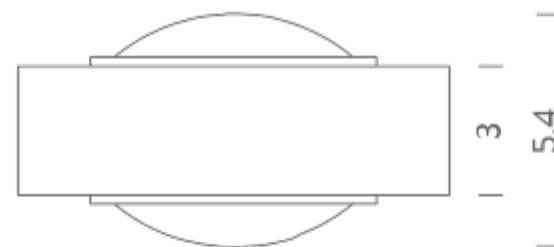

DOUBLE EMISSION

LAMPING

Source	LED board
Total power	2x6W
Emission	up+down
Switching	dimnable TRIAC
Tension	230V
Color temperature	2700K
Luminous flux	2x380lm
Typ CRI	85
Dimensions	10x9,6x3
Materials	aluminium
Notes	available also in 120V. Suggested dimmer: TECNEL TE7636 (dimming range: from ~45% to 100%)
Net lamp weight	0,6 kg

Codes

FIM LWW 3D
FIM LNW 3D
FIM LGT 3D
FIM LGW 3D

Structure

matte white
matte black
matte gold
burnished gold

PACKAGE

Package 01 Dimension: 18x15x14 cm / Gross weight: 1 kg

Certificazioni

NEMO