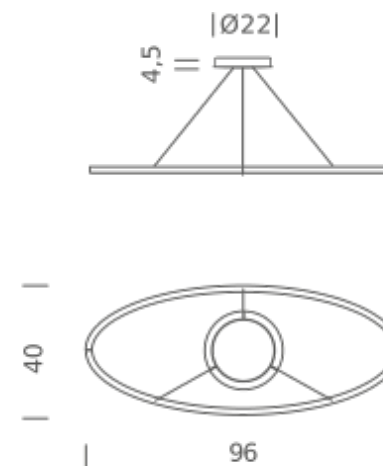

Ellisse Major is also available as floor or wall versions and is provided with a black marble base or a wall hook accessory.

DOWNLIGHT 2700K

LAMPING

Source	linear LED
Total power	50W
Emission	diffused orientable
Switching	dimnable 1-10V
Tension	110/240V
Color temperature	2700K
Luminous flux	2250lm
Typ CRI	85
Materials	Aluminium
Notes	adjustable cable length from 2,5m to 0,4m, DALI version on request, TRIAC VERSION on request

PACKAGE

Package 01	Dimension: 15x80x150 cm / Gross weight: 7,5 kg
------------	--

Certificazioni

DOWNLIGHT 3000K

LAMPING

Source	linear LED
Total power	50W
Emission	diffused orientable
Switching	dimnable 1-10V
Tension	110/240V
Color temperature	3000K
Luminous flux	2250lm
Typ CRI	85
Materials	Aluminium
Notes	adjustable cable length from 2,5m to 0,4m, DALI version on request

Codes

ELP LWW 52
ELP LNW 52
ELP LOW 52
ELP LLW 52

Structure/Diffuser

white/white
black/white
gold painted/white
polished aluminium/white

PACKAGE

Package 01 Dimension: 15x80x150 cm / Gross weight: 7,5 kg

Certificazioni

PACKAGE

Package 01	Dimension: 15x80x150 cm / Gross weight: 7,5 kg
------------	--

Certificazioni

UPLIGHT 3000K

LAMPING

Source	linear LED
Total power	50W
Emission	diffused orientable
Switching	dimnable 1-10V
Tension	110/240V
Color temperature	3000K
Luminous flux	2250lm
Typ CRI	85
Materials	Aluminium
Notes	adjustable cable length from 2,5m to 0,4m, DALI version on request