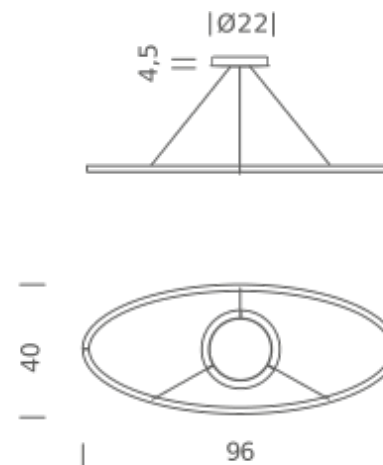

PACKAGE

Package 01	Dimension: 15x80x150 cm / Gross weight: 7,5 kg
------------	--

Certificazioni

DOWNLIGHT 3000K

LAMPING

Source	linear LED
Total power	50W
Emission	diffused orientable
Switching	dimnable 1-10V
Tension	110/240V
Color temperature	3000K
Luminous flux	2250lm
Typ CRI	85
Materials	Aluminium
Notes	adjustable cable length from 2,5m to 0,4m, DALI version on request

Codes

ELP LWW 52
ELP LNW 52
ELP LOW 52
ELP LLW 52

Structure/Diffuser

white/white
black/white
gold painted/white
polished aluminium/white

PACKAGE

Package 01 Dimension: 15x80x150 cm / Gross weight: 7,5 kg

Certificazioni

UPLIGHT 2700K

LAMPING

Source	linear LED
Total power	50W
Emission	diffused orientable
Switching	dimnable 1-10V
Tension	110/240V
Color temperature	2700K
Luminous flux	2250lm
Typ CRI	85
Materials	Aluminium
Notes	adjustable cable length from 2,5m to 0,4m, DALI version on request

PACKAGE

Package 01	Dimension: 15x80x150 cm / Gross weight: 7,5 kg
------------	--

Certificazioni

UPLIGHT 3000K

LAMPING

Source	linear LED
Total power	50W
Emission	diffused orientable
Switching	dimnable 1-10V
Tension	110/240V
Color temperature	3000K
Luminous flux	2250lm
Typ CRI	85
Materials	Aluminium
Notes	adjustable cable length from 2,5m to 0,4m, DALI version on request