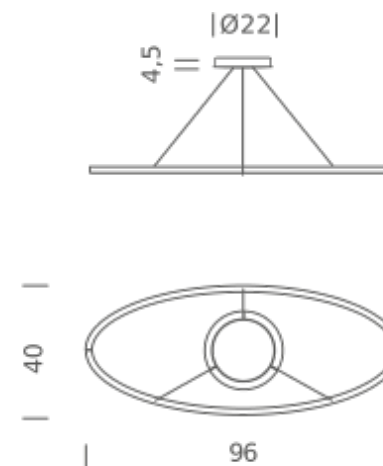

PACKAGE

Package 01	Dimension: 15x80x150 cm / Gross weight: 7,5 kg
------------	--

Certificazioni

DOWNLIGHT 3000K

LAMPING

Source	linear LED
Total power	50W
Emission	diffused orientable
Switching	dimnable 1-10V
Tension	110/240V
Color temperature	3000K
Luminous flux	2250lm
Typ CRI	85
Materials	Aluminium
Notes	adjustable cable length from 2,5m to 0,4m, DALI version on request

Codes

ELP LWW 52
ELP LNW 52
ELP LOW 52
ELP LLW 52

Structure/Diffuser

white/white
black/white
gold painted/white
polished aluminium/white

PACKAGE

Package 01 Dimension: 15x80x150 cm / Gross weight: 7,5 kg

Certificazioni

PACKAGE

Package 01	Dimension: 15x80x150 cm / Gross weight: 7,5 kg
------------	--

Certificazioni

UPLIGHT 3000K

LAMPING

Source	linear LED
Total power	50W
Emission	diffused orientable
Switching	dimnable 1-10V
Tension	110/240V
Color temperature	3000K
Luminous flux	2250lm
Typ CRI	85
Materials	Aluminium
Notes	adjustable cable length from 2,5m to 0,4m, DALI version on request

Codes

ELP LWW 51	white/white
ELP LNW 51	black/white
ELP LOW 51	gold painted/white
ELP LLW 51	polished aluminium/white

PACKAGE

Package 01 Dimension: 15x80x150 cm / Gross weight: 7,5 kg

Certificazioni