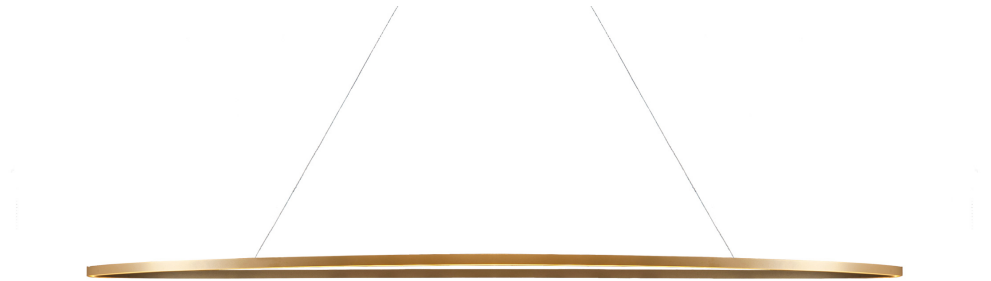

ELLISSE PENDANT MEGA

Federico Palazzari

Collection of LED pendants, floor/wall lamps available in different versions: major, minor, double, triple and mega provides a direct or indirect diffused light.

In extruded aluminum in different versions: matt lacquered in the finishes, white, black and gold painted.

Equipped with an opal diffuser.

The lamps are made using a proprietary extrusion coupling technology.

Ellisse Major is also available as floor or wall versions and is provided with a black marble base or a wall hook accessory.

Codes

ELP LW2 59
ELP LN2 59
ELP LO2 59

Structure/Diffuser

white/white
black/white
gold painted/white

PACKAGE

Package 01 Dimension: 14x101x201 cm / Gross weight: 7,5 kg

Certificazioni

DOWNLIGHT 3000K