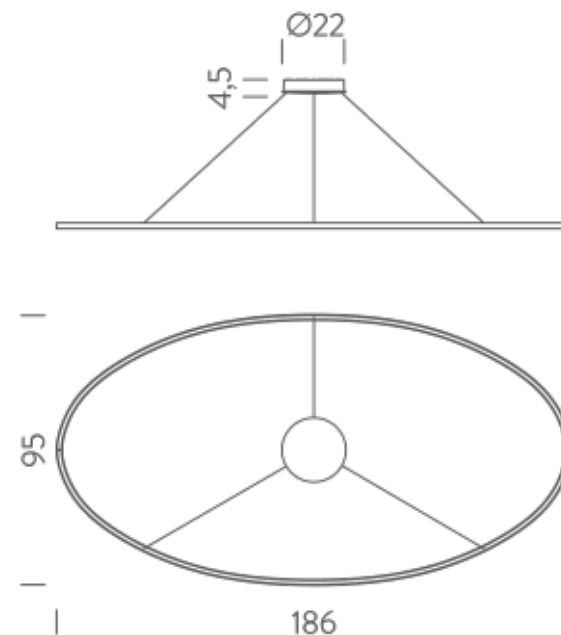

Codes

ELP LWW 59
ELP LNW 59
ELP LOW 59

Structure/Diffuser

white/white
black/white
gold painted/white

PACKAGE

Package 01 Dimension: 14x101x201 cm / Gross weight: 7,5 kg

Certificazioni

UPLIGHT 2700K

LAMPING

Source	linear LED
Total power	76W
Emission	diffused orientable
Switching	dimnable 1-10V
Tension	110/240V
Color temperature	2700K
Luminous flux	4425lm
Typ CRI	85
Materials	Aluminium
Notes	adjustable cable length from 2,5 to 0,4 m, DALI version on request

Codes

ELP LW2 58
ELP LN2 58
ELP LO2 58

Structure/Diffuser

white/white
black/white
gold painted/white

PACKAGE

Package 01 Dimension: 14x101x201 cm / Gross weight: 7,5 kg

Certificazioni

UPLIGHT 3000K

Codes

ELP LWW 58
ELP LNW 58
ELP LOW 58

Structure/Diffuser

white/white
black/white
gold painted/white

PACKAGE

Package 01 Dimension: 14x101x201 cm / Gross weight: 7,5 kg

Certificazioni