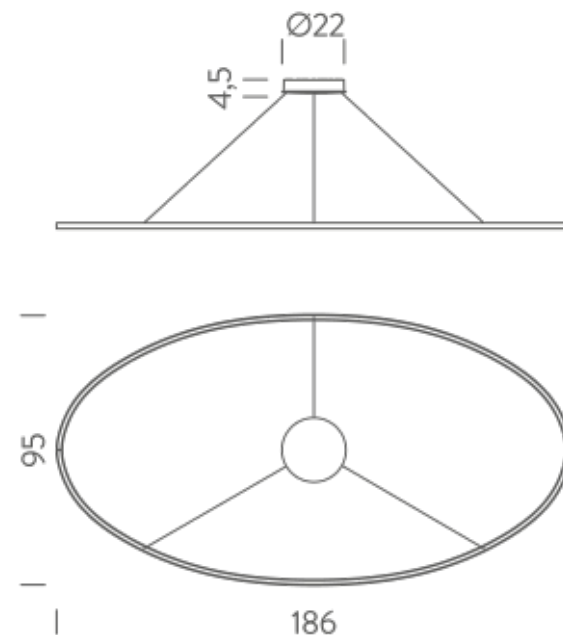

DOWNLIGHT 2700K

LAMPING

Source	linear LED
Total power	76W
Emission	diffused orientable
Switching	dimnable 1-10V
Tension	110/240V
Color temperature	2700K
Luminous flux	4425lm
Typ CRI	85
Materials	Aluminium
Notes	adjustable cable length from 2,5 to 0,4 m, DALI version on request, TRIAC VERSION on request

Codes

ELP LW2 59
ELP LN2 59
ELP LO2 59

Structure/Diffuser

white/white
black/white
gold painted/white

PACKAGE

Package 01 Dimension: 14x101x201 cm / Gross weight: 7,5 kg

Certificazioni

DOWNLIGHT 3000K

LAMPING

Source	linear LED
Total power	76W
Emission	diffused orientable
Switching	dimnable 1-10V
Tension	110/240V
Color temperature	3000K
Luminous flux	4425lm
Typ CRI	85
Materials	Aluminium
Notes	adjustable cable length from 2,5 to 0,4 m, DALI version on request

Codes

ELP LWW 59
ELP LNW 59
ELP LOW 59

Structure/Diffuser

white/white
black/white
gold painted/white

PACKAGE

Package 01 Dimension: 14x101x201 cm / Gross weight: 7,5 kg

Certificazioni

UPLIGHT 2700K