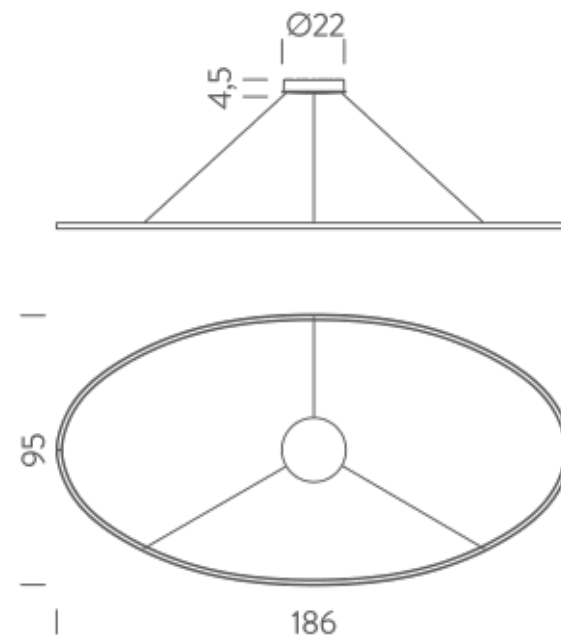

LAMPING

Source	linear LED
Total power	76W
Emission	diffused orientable
Switching	dimnable 1-10V
Tension	110/240V
Color temperature	2700K
Luminous flux	4425lm
Typ CRI	85
Materials	Aluminium
Notes	adjustable cable length from 2,5 to 0,4 m, DALI version on request

Codes

ELP LW2 58
ELP LN2 58
ELP LO2 58

Structure/Diffuser

white/white
black/white
gold painted/white

PACKAGE

Package 01 Dimension: 14x101x201 cm / Gross weight: 7,5 kg

Certificazioni

UPLIGHT 3000K

LAMPING

Source	linear LED
Total power	76W
Emission	diffused orientable
Switching	dimnable 1-10V
Tension	110/240V
Color temperature	3000K
Luminous flux	4425lm
Typ CRI	85
Materials	Aluminium
Notes	adjustable cable length from 2,5 to 0,4 m, DALI version on request

Codes

ELP LWW 58
ELP LNW 58
ELP LOW 58

Structure/Diffuser

white/white
black/white
gold painted/white

PACKAGE

Package 01 Dimension: 14x101x201 cm / Gross weight: 7,5 kg

Certificazioni