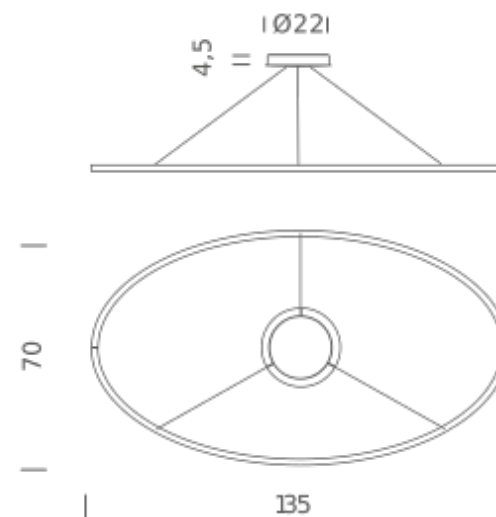

UPLIGHT 2700K

LAMPING

Source	linear LED
Total power	69W
Emission	diffused orientable
Switching	dimnable 1-10V
Tension	110/240V
Color temperature	2700K
Luminous flux	3450lm
Typ CRI	85
Materials	Aluminium
Notes	adjustable cable length from 2,5m to 0,4m, DALI version on request

Codes

ELP LW2 53	white/white
ELP LN2 53	black/white
ELP LO2 53	gold painted/white
ELP LL2 53	polished aluminium/white
ELP LGW 53	gold polished anodized/white

Structure/Diffuser

white/white
black/white
gold painted/white
polished aluminium/white
gold polished anodized/white

PACKAGE

Package 01	Dimension: 15x80x150 cm / Gross weight: 7,5 kg

Certificazioni