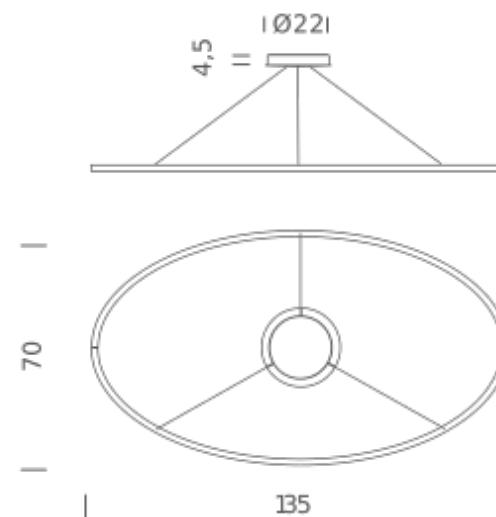

## LAMPING

Source	linear LED
Total power	69W
Emission	diffused orientable
Switching	dimnable 1-10V
Tension	110/240V
Color temperature	2700K
Luminous flux	3450lm
Typ CRI	85
Materials	Aluminium
Notes	adjustable cable length from 2,5m to 0,4m, DALI version on request, TRIAC VERSION on request

## PACKAGE

Package 01	Dimension: 15x80x150 cm / Gross weight: 7,5 kg
------------	--