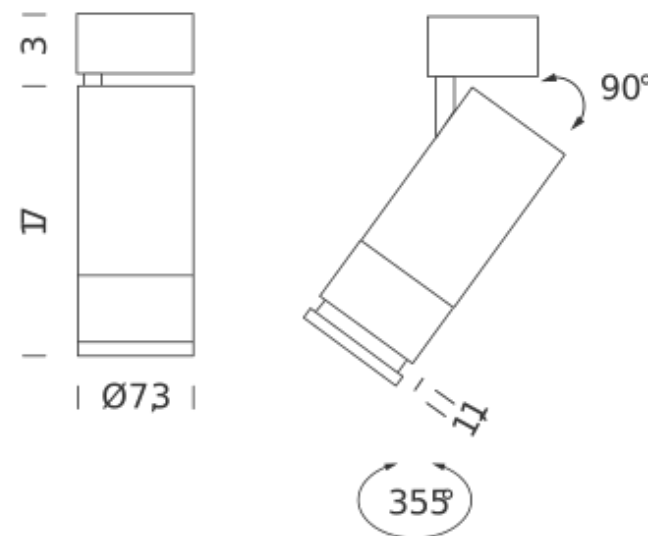

The light beam angle is adjustable to meet any lighting requirement.

DIMMABLE TRIAC | 2700K

LAMPING

Source	LED spot
Total power	23W
Emission	Direct adjustable 15°-55°
Switching	Dimmable triac
Tension	220/240V
Color temperature	2700K
Luminous flux	1700lm
Typ CRI	> 90
IP class	20
Dimensions	20xø7,3

Codes

CAP LW3 41
CAP LN3 41

Structure

white
black

Certificazioni

DIMMABLE 0-10V | 2700K

LAMPING

Source	LED spot
Total power	23W
Emission	Direct adjustable 15°-55°
Switching	Dimmable 0-10V
Tension	220/240V
Color temperature	2700K
Luminous flux	1700lm
Typ CRI	> 90
IP class	20
Dimensions	20xø7,3

Codes

CAP LW2 42
CAP LN2 42

Structure

white
black

Certificazioni

DIMMABLE 0-10V | 3000K

LAMPING

Source	LED spot
Total power	23W
Emission	Direct adjustable 15°-55°
Switching	Dimmable 0-10V
Tension	220/240V
Color temperature	3000K
Luminous flux	1700lm
Typ CRI	> 90
IP class	20
Dimensions	20xø7,3

LAMPING

Source	LED spot
Total power	23W
Emission	Direct adjustable 15°-55°
Switching	Dimmable DALI
Tension	220/240V
Color temperature	2700K
Luminous flux	1700lm
Typ CRI	> 90
IP class	20
Dimensions	20xø7,3