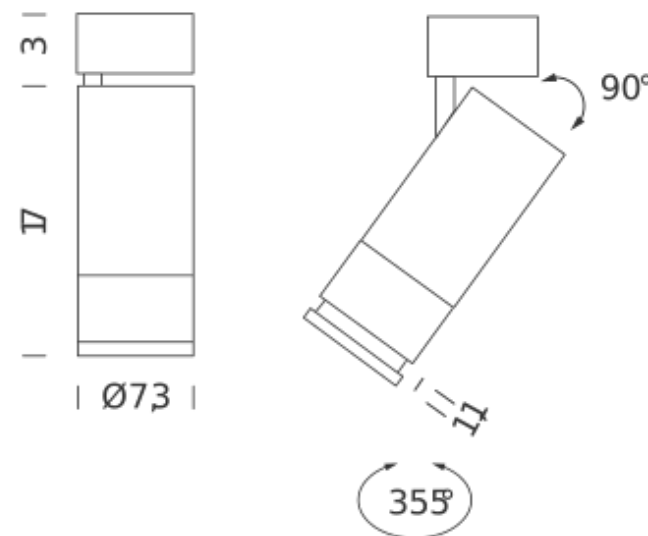

The light beam angle is adjustable to meet any lighting requirement.

DIMMABLE TRIAC | 2700K

LAMPING

Source	LED spot
Total power	23W
Emission	Direct adjustable 15°-55°
Switching	Dimmable triac
Tension	220/240V
Color temperature	2700K
Luminous flux	1700lm
Typ CRI	> 90
IP class	20
Dimensions	20xø7,3

Codes

CAP LW2 41
CAP LN2 41

Structure

white
black

Certificazioni

DIMMABLE TRIAC | 3000K

LAMPING

Source	LED spot
Total power	23W
Emission	Direct adjustable 15°-55°
Switching	Dimmable triac
Tension	220/240V
Color temperature	3000K
Luminous flux	1700lm
Typ CRI	> 90
IP class	20
Dimensions	20xø7,3

Codes

CAP LW3 41
CAP LN3 41

Structure

white
black

Certificazioni

DIMMABLE 0-10V | 2700K

LAMPING

Source	LED spot
Total power	23W
Emission	Direct adjustable 15°-55°
Switching	Dimmable 0-10V
Tension	220/240V
Color temperature	2700K
Luminous flux	1700lm
Typ CRI	> 90
IP class	20
Dimensions	20xø7,3

LAMPING

Source	LED spot
Total power	23W
Emission	Direct adjustable 15°-55°
Switching	Dimmable DALI
Tension	220/240V
Color temperature	2700K
Luminous flux	1700lm
Typ CRI	> 90
IP class	20
Dimensions	20xø7,3