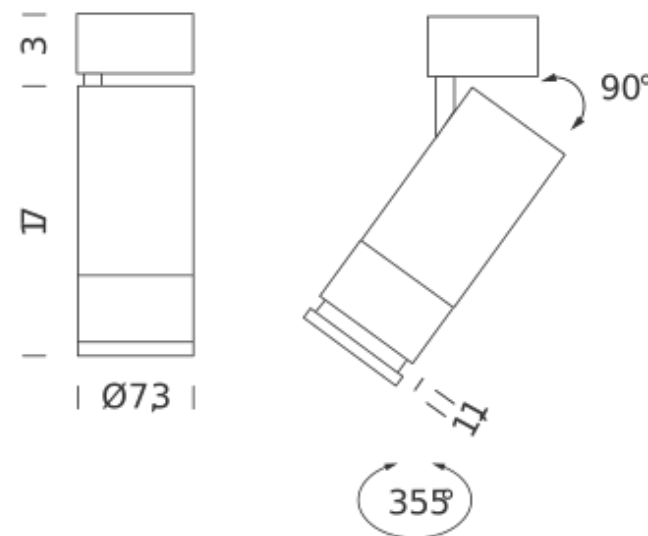

LAMPING

Source	LED spot
Total power	23W
Emission	Direct adjustable 15°-55°
Switching	Dimmable DALI
Tension	220/240V
Color temperature	2700K
Luminous flux	1700lm
Typ CRI	> 90
IP class	20
Dimensions	20xø7,3

Codes

CAP LW2 43
CAP LN2 43

Structure

white
black

Certificazioni

DIMMABLE DALI | 3000K

LAMPING

Source	LED spot
Total power	23W
Emission	Direct adjustable 15°-55°
Switching	Dimmable DALI
Tension	220/240V
Color temperature	3000K
Luminous flux	1700lm
Typ CRI	> 90
IP class	20
Dimensions	20xø7,3