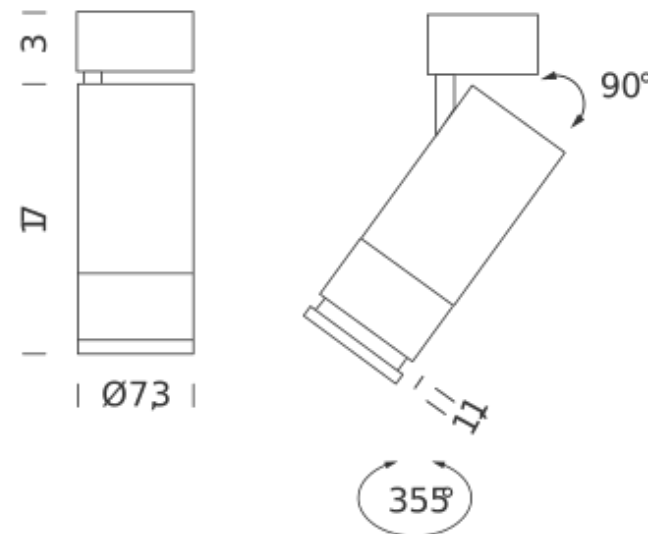

DIMMABLE 0-10V | 3000K

LAMPING

Source	LED spot
Total power	23W
Emission	Direct adjustable 15°-55°
Switching	Dimmable 0-10V
Tension	220/240V
Color temperature	3000K
Luminous flux	1700lm
Typ CRI	> 90
IP class	20
Dimensions	20xø7,3

Codes

CAP LW3 42

CAP LN3 42

Structure

white

black

Certificazioni