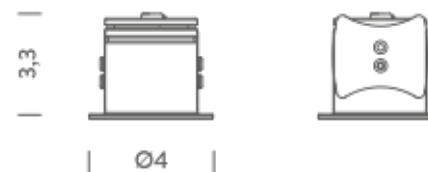

TRIMLESS

TRIM

RECESSED EDGE 30° | 3000K

LAMPING

Source	LED spot
Total power	2,5W
Emission	Direct adjustable 30°
Switching	according to driver
Tension	IN 3V-700mA
Color temperature	3000K
Luminous flux	150lm
Typ CRI	> 90
Energy class	G
IP class	20
Dimensions	ø4,1x5,3cm
Notes	driver not included
Accessories	Drivers, Alicudi
Net lamp weight	0,07 kg

TRIMLESS

TRIM

RECESSED TRIM 30° | 2700K

LAMPING

Source	LED spot
Total power	2,5W
Emission	Direct adjustable 30°
Switching	according to driver
Tension	IN 3V-700mA
Color temperature	2700K
Luminous flux	150lm
Typ CRI	> 90
Energy class	G
IP class	20
Dimensions	ø4,1x5,3cm
Notes	driver not included
Accessories	Drivers, Alicudi
Net lamp weight	0,07 kg

Codes

ALT LW2 63
ALT LN2 63

Structure

white
black

PACKAGE

Package 01

Dimension: 42x37,2x19,8 cm / Gross weight: 0,09 kg

Certificazioni

TRIMLESS

TRIM

RECESSED TRIM 30° | 3000K

LAMPING

Source	LED spot
Total power	2,5W
Emission	Direct adjustable 30°
Switching	according to driver
Tension	IN 3V-700mA
Color temperature	3000K
Luminous flux	150lm
Typ CRI	> 90
Energy class	G
IP class	20
Dimensions	ø4,1x5,3cm
Notes	driver not included
Accessories	Drivers, Alicudi
Net lamp weight	0,07 kg