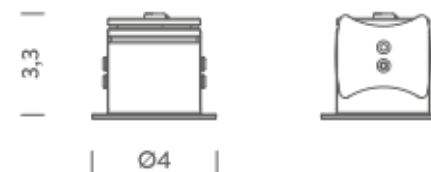

RECESSED EDGE 30° | 2700K

LAMPING

Source	LED spot
Total power	2,5W
Emission	Direct adjustable 30°
Switching	according to driver
Tension	IN 3V-700mA
Color temperature	2700K
Luminous flux	150lm
Typ CRI	> 90
Energy class	G
IP class	20
Dimensions	ø4,1x5,3cm
Notes	driver not included
Accessories	Drivers, Alicudi
Net lamp weight	0,07 kg

TRIMLESS

TRIM

RECESSED EDGE 30° | 3000K

LAMPING

Source	LED spot
Total power	2,5W
Emission	Direct adjustable 30°
Switching	according to driver
Tension	IN 3V-700mA
Color temperature	3000K
Luminous flux	150lm
Typ CRI	> 90
Energy class	G
IP class	20
Dimensions	ø4,1x5,3cm
Notes	driver not included
Accessories	Drivers, Alicudi
Net lamp weight	0,07 kg

Codes

ALI LW3 63
ALI LN3 63

Structure

white
black

PACKAGE

Package 01

Dimension: 42x37,2x19,8 cm / Gross weight: 0,09 kg

Certificazioni

TRIMLESS

TRIM

RECESSED TRIM 30° | 2700K

LAMPING

Source	LED spot
Total power	2,5W
Emission	Direct adjustable 30°
Switching	according to driver
Tension	IN 3V-700mA
Color temperature	2700K
Luminous flux	150lm
Typ CRI	> 90
Energy class	G
IP class	20
Dimensions	ø4,1x5,3cm
Notes	driver not included
Accessories	Drivers, Alicudi
Net lamp weight	0,07 kg