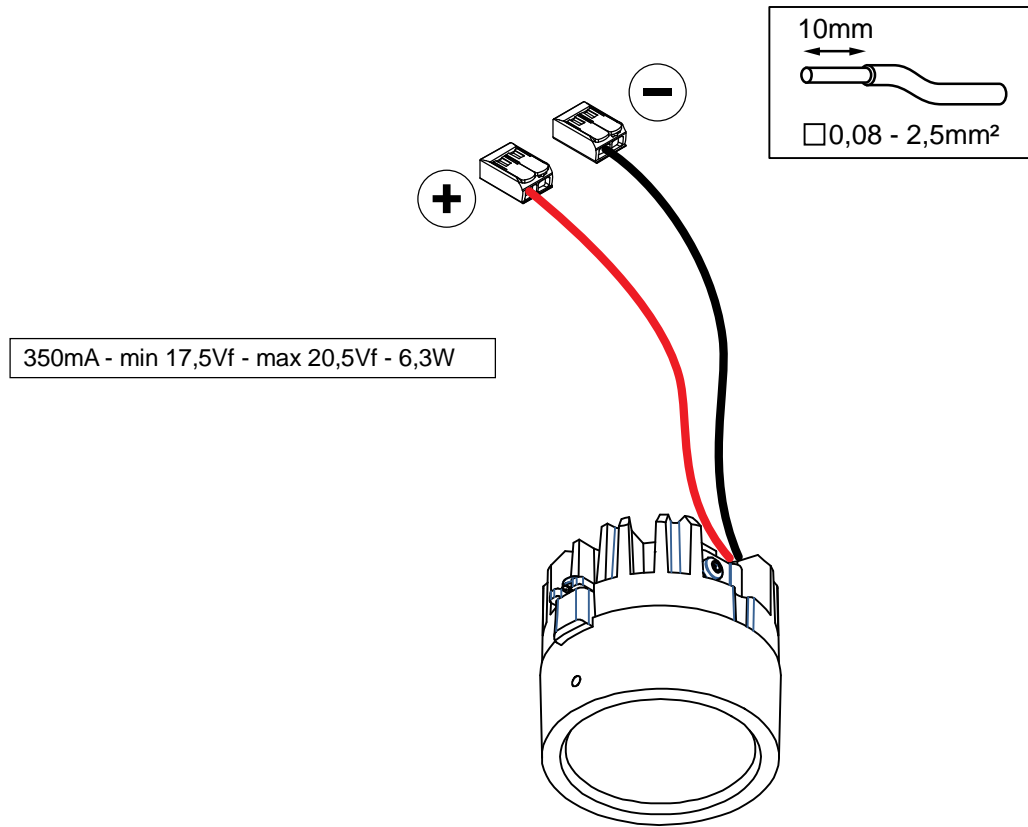

M-LED 50 2000-3000K warm dim GE alu

14061205_14061305_14061405

	Replace protective shield when broken. The luminaire shall only be used complete with its protective shield. Reference number: 1011481
--	-------------------------------------------------------------------------------------------------------------------------------------------------