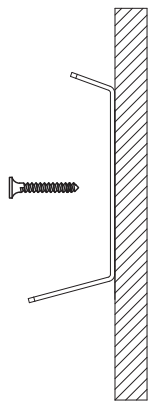

Sulfer LED IP54 3000K GI

132702XX

MOUNT FIXATION PLATE ON THE SURFACE
BY USING SCREWS (NOT INCLUDED)

1.5 mm

 The light source contained in this luminaire shall only be replaced by the manufacturer or his service agent or a similar qualified person

  Replace protective shield when broken. The luminaire shall only be used complete with its protective shield. Reference number: 3013870

CAN BE USED WITH
132712XX Sulfer set small beam plates
132713XX Sulfer set medium beam plates