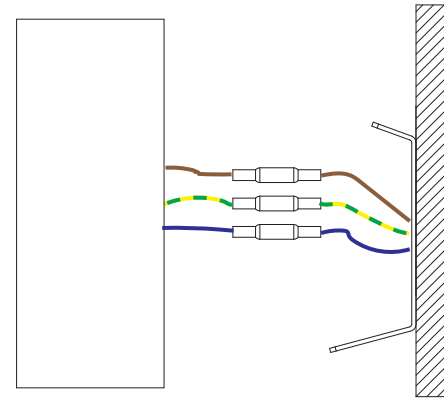

Sulfer LED IP54 3000K GI

132702XX

MOUNT FIXATION PLATE ON THE SURFACE
BY USING SCREWS (NOT INCLUDED)

1.5 mm

 The light source contained in this luminaire shall only be replaced by the manufacturer or his service agent or a similar qualified person

  Replace protective shield when broken. The luminaire shall only be used complete with its protective shield. Reference number: 3013870

CAN BE USED WITH
132712XX Sulfer set small beam plates
132713XX Sulfer set medium beam plates