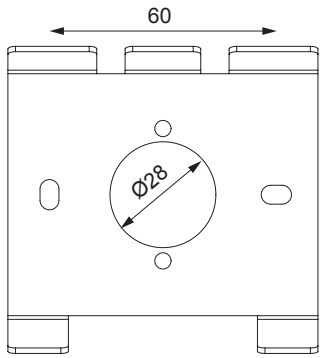

Sulfer LED IP54 3000K GI

132702XX

MOUNT FIXATION PLATE ON THE SURFACE
BY USING SCREWS (NOT INCLUDED)

1.5 mm

 The light source contained in this luminaire shall only be replaced by the manufacturer or his service agent or a similar qualified person

  Replace protective shield when broken. The luminaire shall only be used complete with its protective shield. Reference number: 3013870

CAN BE USED WITH
132712XX Sulfer set small beam plates
132713XX Sulfer set medium beam plates