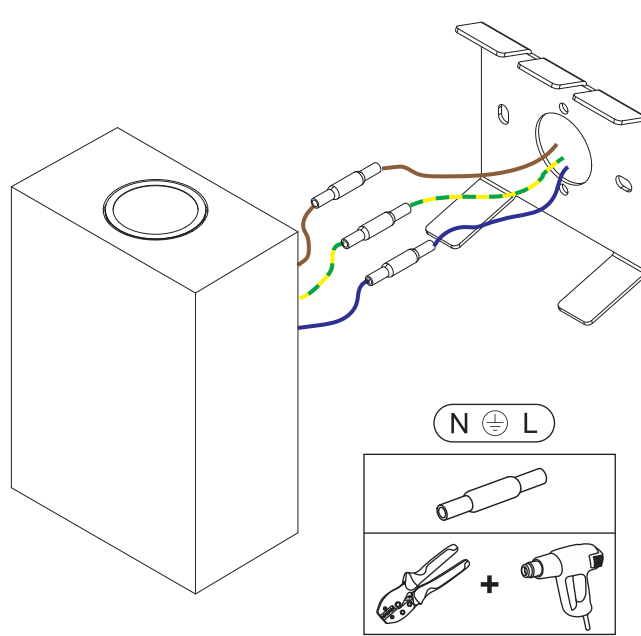

Sulfer LED IP54 3000K GI

132702XX

MOUNT FIXATION PLATE ON THE SURFACE
BY USING SCREWS (NOT INCLUDED)

1.5 mm

 The light source contained in this luminaire shall only be replaced by the manufacturer or his service agent or a similar qualified person

  Replace protective shield when broken. The luminaire shall only be used complete with its protective shield. Reference number: 3013870

CAN BE USED WITH
132712XX Sulfer set small beam plates
132713XX Sulfer set medium beam plates