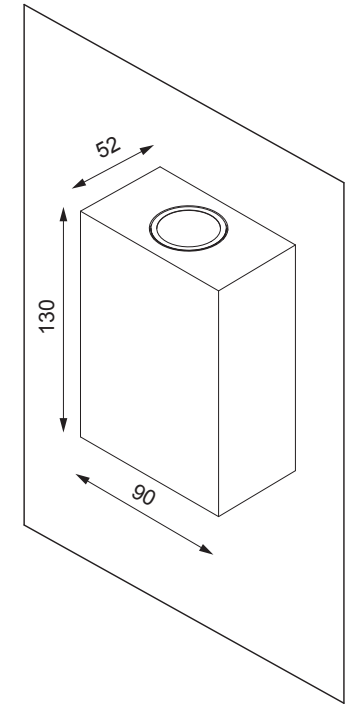

Sulfer LED IP54 3000K GI

132702XX

MOUNT FIXATION PLATE ON THE SURFACE
BY USING SCREWS (NOT INCLUDED)

1.5 mm

 The light source contained in this luminaire shall only be replaced by the manufacturer or his service agent or a similar qualified person

  Replace protective shield when broken. The luminaire shall only be used complete with its protective shield. Reference number: 3013870

CAN BE USED WITH
132712XX Sulfer set small beam plates
132713XX Sulfer set medium beam plates