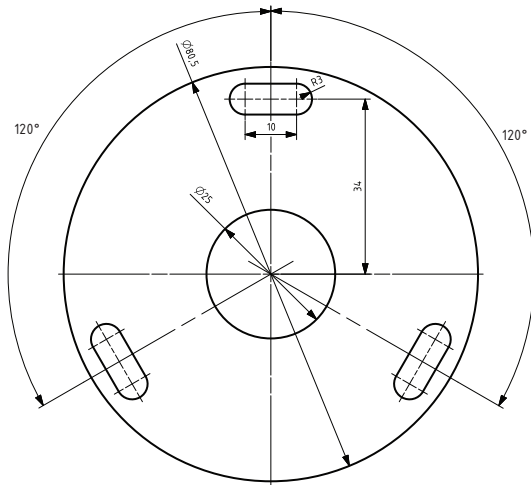

Semih LED 1-10V/PushDim GI

131810xx - 131811xx - 131812xx - 131813xx - 131814xx - 131815xx

The light source contained in this luminaire shall only be replaced by the manufacturer or his service agent or a similar qualified person