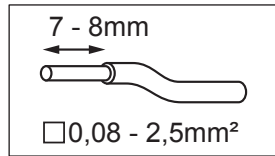

Semih LED 1-10V/PushDim GI

131810xx - 131811xx - 131812xx - 131813xx - 131814xx - 131815xx

The light source contained in this luminaire shall only be replaced by the manufacturer or his service agent or a similar qualified person