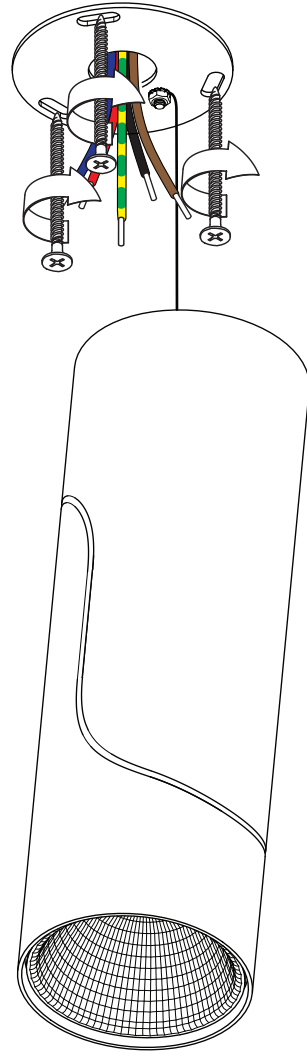

Semih LED 1-10V/PushDim GI

131810xx - 131811xx - 131812xx - 131813xx - 131814xx - 131815xx

The light source contained in this luminaire shall only be replaced by the manufacturer or his service agent or a similar qualified person