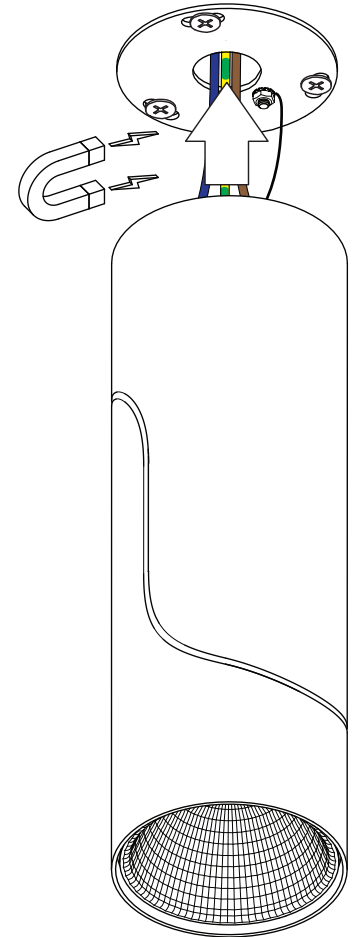

Semih LED 1-10V/PushDim GI

131810xx - 131811xx - 131812xx - 131813xx - 131814xx - 131815xx

The light source contained in this luminaire shall only be replaced by the manufacturer or his service agent or a similar qualified person