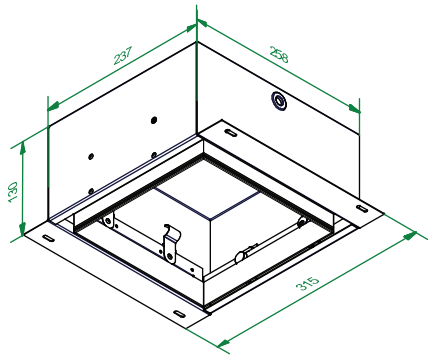

Mini multiple trimless for 4x LED GE

131313XX

Conbox always with recessed frame
art.10440430

Don't connect the gear to 230V before the LEDs are connected to the gear!

MUST BE USED WITH

14070002	M LED MOD 70 2,7KS GE BI
14070009	M LED MOD 70 2,7KM GE WhStr
14070102	M LED MOD 70 2,7KM GE BI
14070109	M LED MOD 70 2,7KM GE WhStr
14070202	M LED MOD 70 2,7KF GE BI
14070209	M LED MOD 70 2,7KF GE WhStr
14070302	M LED MOD 70 3KS GE BI
14070309	M LED MOD 70 3KS GE WhStr
14070402	M LED MOD 70 3KM GE BI
14070409	M LED MOD 70 3KM GE WhStr
14070502	M LED MOD 70 3KF GE BI
14070509	M LED MOD 70 3KF GE WhStr
14070602	M LED MOD 70 4KS GE BI
14070609	M LED MOD 70 4KS GE WhStr
14070702	M LED MOD 70 4KM GE BI
14070709	M LED MOD 70 4KM GE WhStr
14070802	M LED MOD 70 4KF GE BI
14070809	M LED MOD 70 4KF GE WhStr