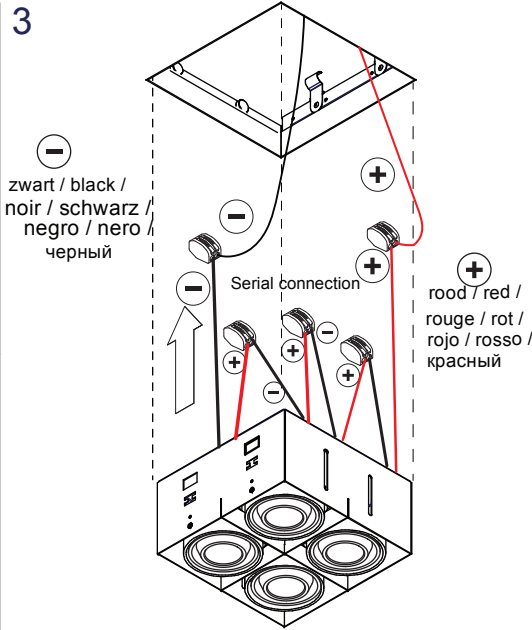

Mini multiple trimless for 4x LED GE

131313XX

Conbox always with recessed frame
art.10440430

Don't connect the gear to 230V before the LEDs are connected to the gear!

MUST BE USED WITH

14070002	M LED MOD 70 2,7KS GE BI
14070009	M LED MOD 70 2,7KM GE WhStr
14070102	M LED MOD 70 2,7KM GE BI
14070109	M LED MOD 70 2,7KM GE WhStr
14070202	M LED MOD 70 2,7KF GE BI
14070209	M LED MOD 70 2,7KF GE WhStr
14070302	M LED MOD 70 3KS GE BI
14070309	M LED MOD 70 3KS GE WhStr
14070402	M LED MOD 70 3KM GE BI
14070409	M LED MOD 70 3KM GE WhStr
14070502	M LED MOD 70 3KF GE BI
14070509	M LED MOD 70 3KF GE WhStr
14070602	M LED MOD 70 4KS GE BI
14070609	M LED MOD 70 4KS GE WhStr
14070702	M LED MOD 70 4KM GE BI
14070709	M LED MOD 70 4KM GE WhStr
14070802	M LED MOD 70 4KF GE BI
14070809	M LED MOD 70 4KF GE WhStr