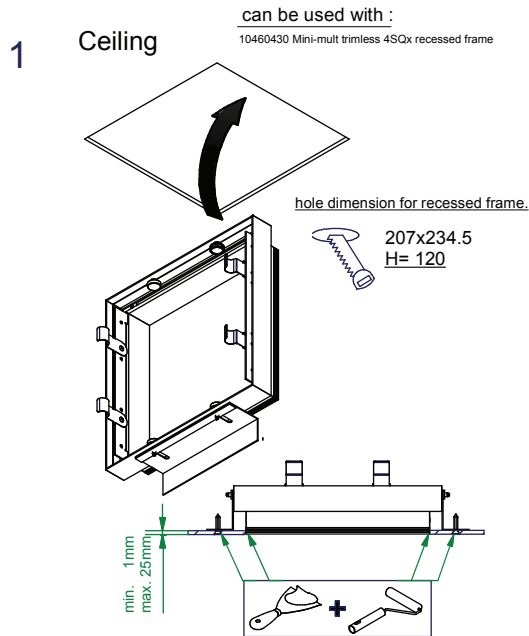

Mini multiple trimless for 4x LED GE

131313XX

Conbox always with recessed frame
art.10440430

Don't connect the gear to 230V before the LEDs are connected to the gear!

MUST BE USED WITH

14070002	M LED MOD 70 2,7KS GE BI
14070009	M LED MOD 70 2,7KM GE WhStr
14070102	M LED MOD 70 2,7KM GE BI
14070109	M LED MOD 70 2,7KM GE WhStr
14070202	M LED MOD 70 2,7KF GE BI
14070209	M LED MOD 70 2,7KF GE WhStr
14070302	M LED MOD 70 3KS GE BI
14070309	M LED MOD 70 3KS GE WhStr
14070402	M LED MOD 70 3KM GE BI
14070409	M LED MOD 70 3KM GE WhStr
14070502	M LED MOD 70 3KF GE BI
14070509	M LED MOD 70 3KF GE WhStr
14070602	M LED MOD 70 4KS GE BI
14070609	M LED MOD 70 4KS GE WhStr
14070702	M LED MOD 70 4KM GE BI
14070709	M LED MOD 70 4KM GE WhStr
14070802	M LED MOD 70 4KF GE BI
14070809	M LED MOD 70 4KF GE WhStr