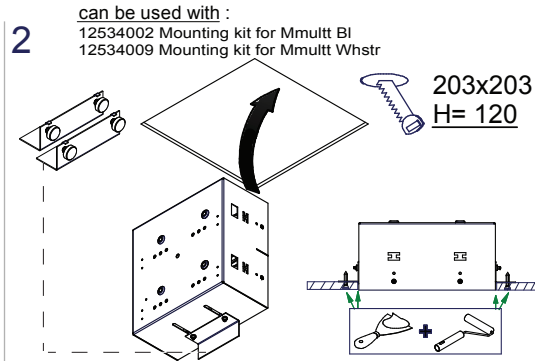

Mini multiple trimless for 4x LED GE

131313XX

Conbox always with recessed frame
art.10440430

Don't connect the gear to 230V before the LEDs are connected to the gear!

MUST BE USED WITH

14070002	M LED MOD 70 2,7KS GE BI
14070009	M LED MOD 70 2,7KM GE WhStr
14070102	M LED MOD 70 2,7KM GE BI
14070109	M LED MOD 70 2,7KM GE WhStr
14070202	M LED MOD 70 2,7KF GE BI
14070209	M LED MOD 70 2,7KF GE WhStr
14070302	M LED MOD 70 3KS GE BI
14070309	M LED MOD 70 3KS GE WhStr
14070402	M LED MOD 70 3KM GE BI
14070409	M LED MOD 70 3KM GE WhStr
14070502	M LED MOD 70 3KF GE BI
14070509	M LED MOD 70 3KF GE WhStr
14070602	M LED MOD 70 4KS GE BI
14070609	M LED MOD 70 4KS GE WhStr
14070702	M LED MOD 70 4KM GE BI
14070709	M LED MOD 70 4KM GE WhStr
14070802	M LED MOD 70 4KF GE BI
14070809	M LED MOD 70 4KF GE WhStr