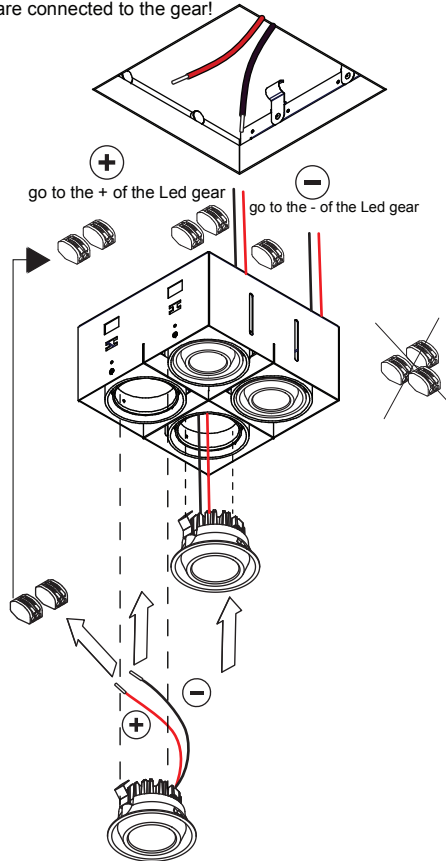

Mini multiple trimless for 4x LED GE

131313XX

Conbox always with recessed frame
art.10440430

Don't connect the gear to 230V before the LEDs are connected to the gear!

MUST BE USED WITH

14070002	M LED MOD 70 2,7KS GE BI
14070009	M LED MOD 70 2,7KM GE WhStr
14070102	M LED MOD 70 2,7KM GE BI
14070109	M LED MOD 70 2,7KM GE WhStr
14070202	M LED MOD 70 2,7KF GE BI
14070209	M LED MOD 70 2,7KF GE WhStr
14070302	M LED MOD 70 3KS GE BI
14070309	M LED MOD 70 3KS GE WhStr
14070402	M LED MOD 70 3KM GE BI
14070409	M LED MOD 70 3KM GE WhStr
14070502	M LED MOD 70 3KF GE BI
14070509	M LED MOD 70 3KF GE WhStr
14070602	M LED MOD 70 4KS GE BI
14070609	M LED MOD 70 4KS GE WhStr
14070702	M LED MOD 70 4KM GE BI
14070709	M LED MOD 70 4KM GE WhStr
14070802	M LED MOD 70 4KF GE BI
14070809	M LED MOD 70 4KF GE WhStr