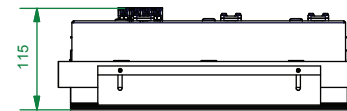

3

CEILING HOLE

⊖
zwart / black /
noir / schwarz /
negro / nero /
черный

⊕
rood / red /
rouge / rot /
rojo / rosso /
красный