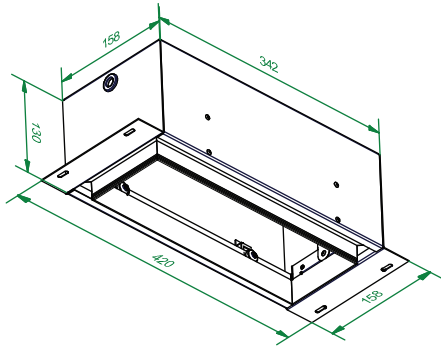

Mini multiple trimless for 3x LED GE

131312XX

1 CEILING

can be used with :

Conbox always with recessed frame
art. 10440730