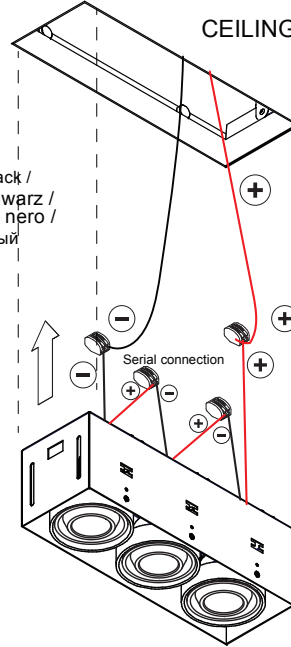

3

CEILING HOLE

⊖
zwart / black /
noir / schwarz /
negro / nero /
черный

⊕
rood / red /
rouge / rot /
rojo / rosso /
красный