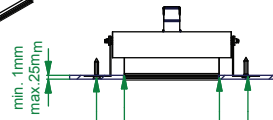

Mini multiple trimless for 3x LED GE

131312XX

1 CEILING

can be used with :