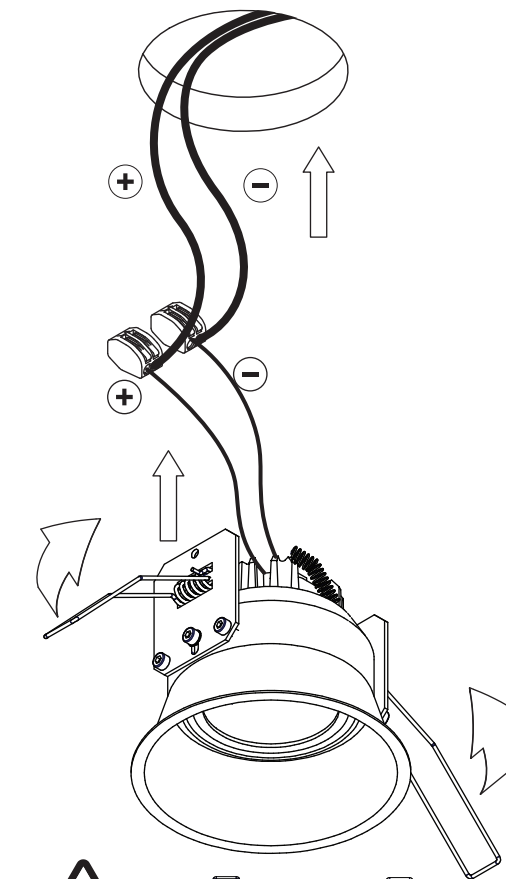

Lotis 97 adjustable for LED GE

131000XX

Drivers:
see driver matrix - latest version on website
www.supermodular.com or check sales contact