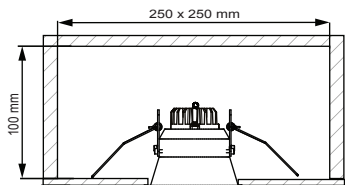

Lotis 97 adjustable for LED GE

131000XX