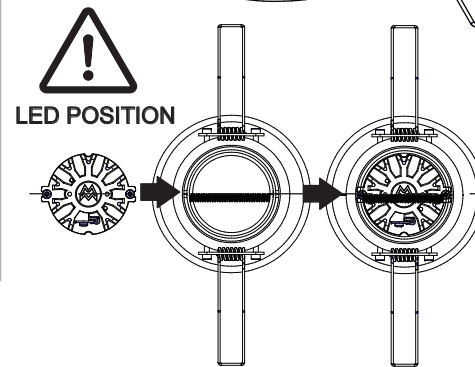

Lotis 97 adjustable for LED GE

131000XX

Drivers:
see driver matrix - latest version on website
www.supermodular.com or check sales contact