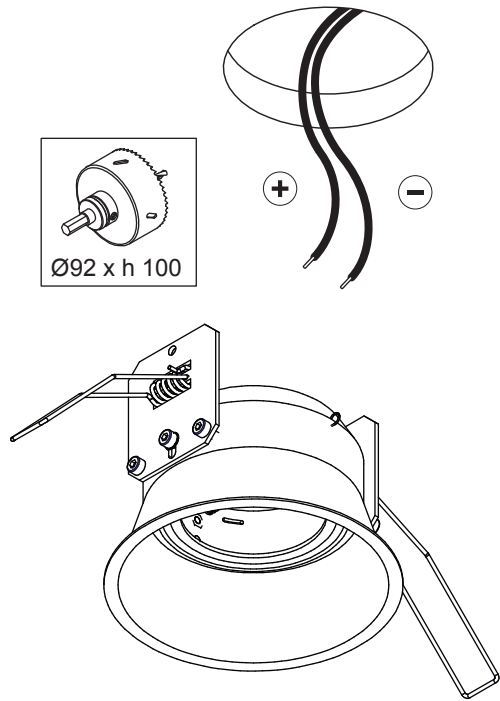

Lotis 97 adjustable for LED GE

131000XX

Drivers:
see driver matrix - latest version on website
www.supermodular.com or check sales contact