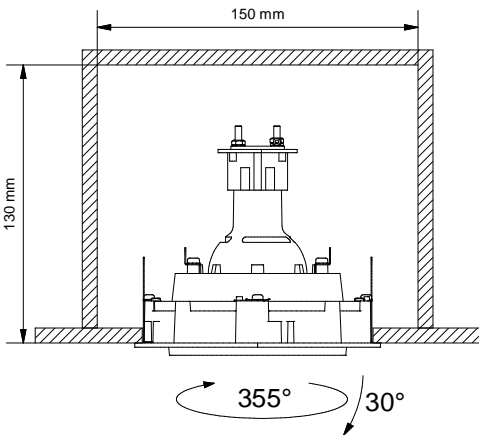

Smart Kup Adjustable Ø115 ES50

127920XX

Lamptype : RETROFIT LED MAX:50W

fitting : GU10

1

2

3

4