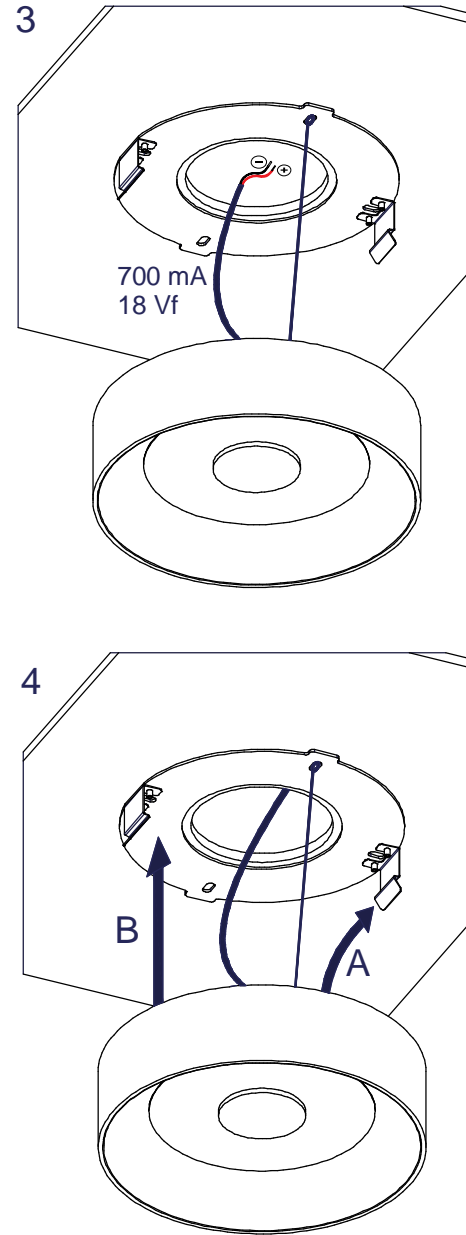

KURK SURFACE LED <600lm GE

12640XXX

CAN BE USED WITH
Drivers:
see driver matrix - latest version on website
www.supermodular.com or check sales contact