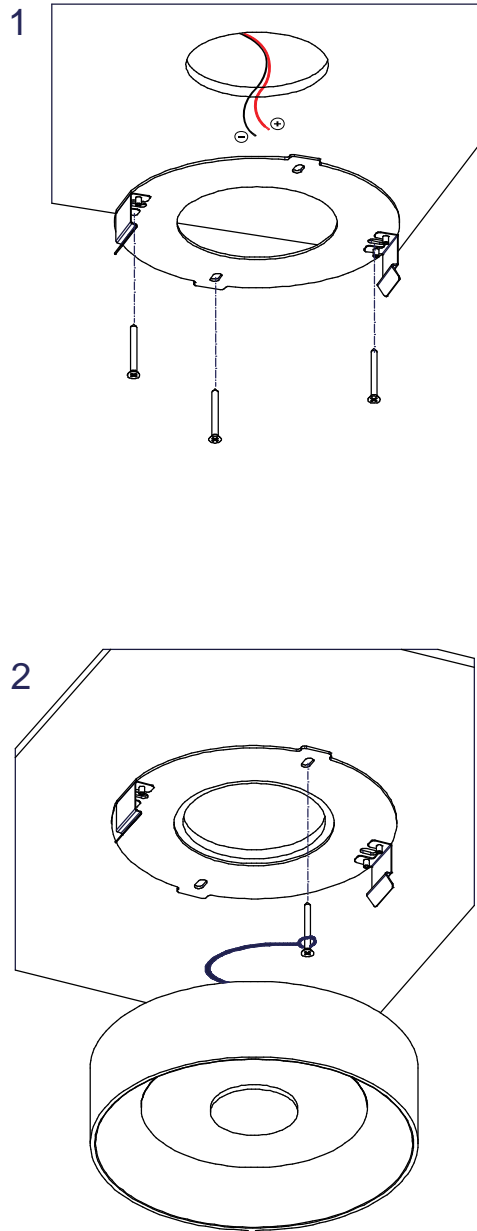

KURK SURFACE LED <600lm GE

12640XXX

CAN BE USED WITH
Drivers:
see driver matrix - latest version on website
www.supermodular.com or check sales contact