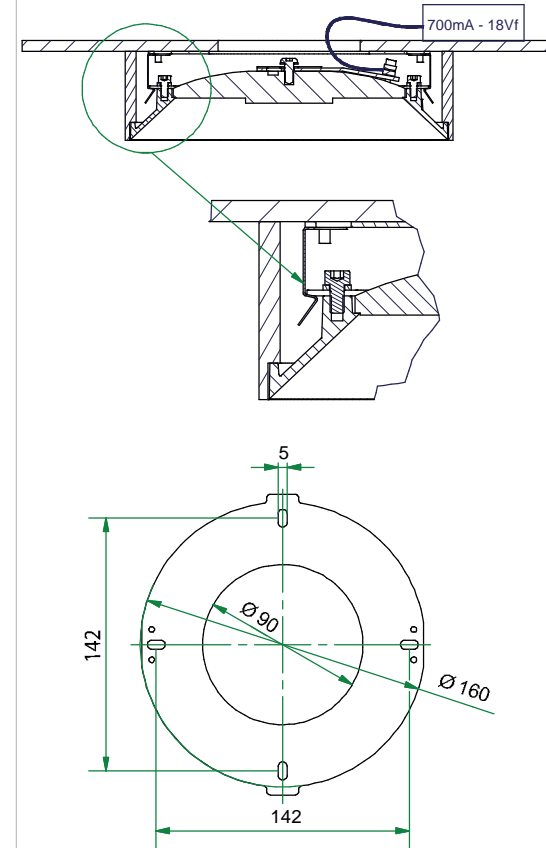

KURK SURFACE LED <600lm GE

12640XXX

CAN BE USED WITH
Drivers:
see driver matrix - latest version on website
www.supermodular.com or check sales contact