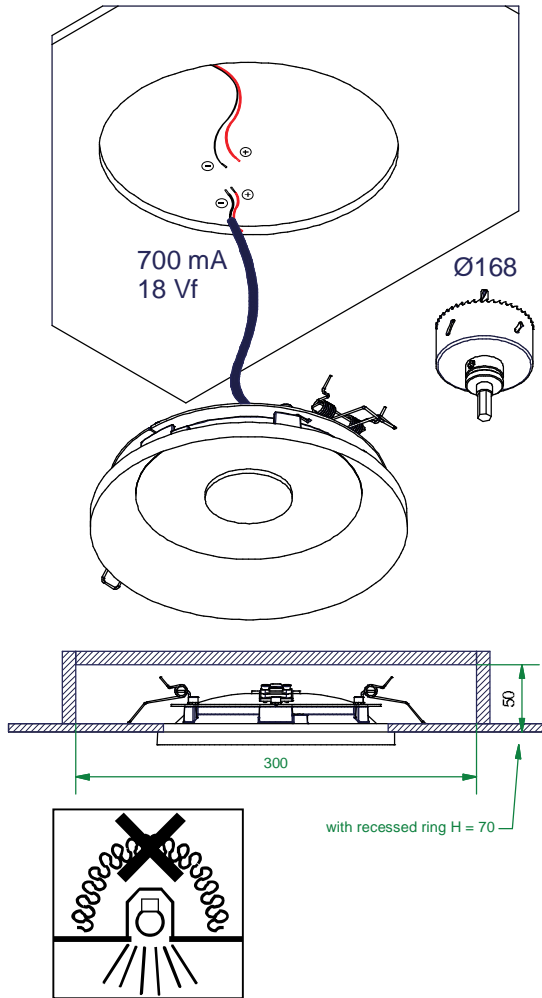

KURK LED <600lm GE

126330XX

CAN BE USED WITH
Drivers:
see driver matrix - latest version on website
www.supermodular.com or check sales contact
12049730 - Recessed Ring trimless Ø 179

KURK SURFACE LED <600lm GE