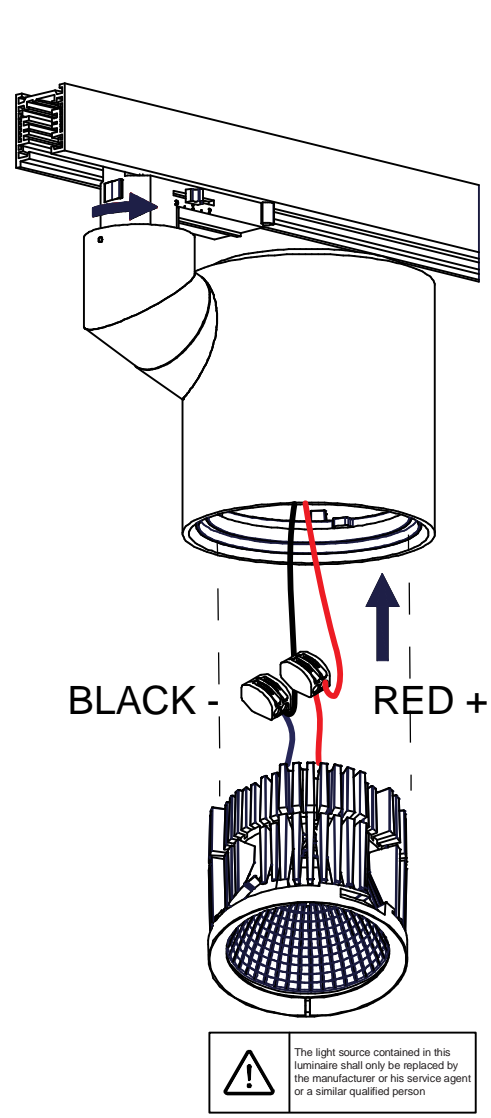

# Stove Track 1XLED GI

118771XX\_118774XX

CAN BE USED WITH

10216700 Transparant glass Ø 77