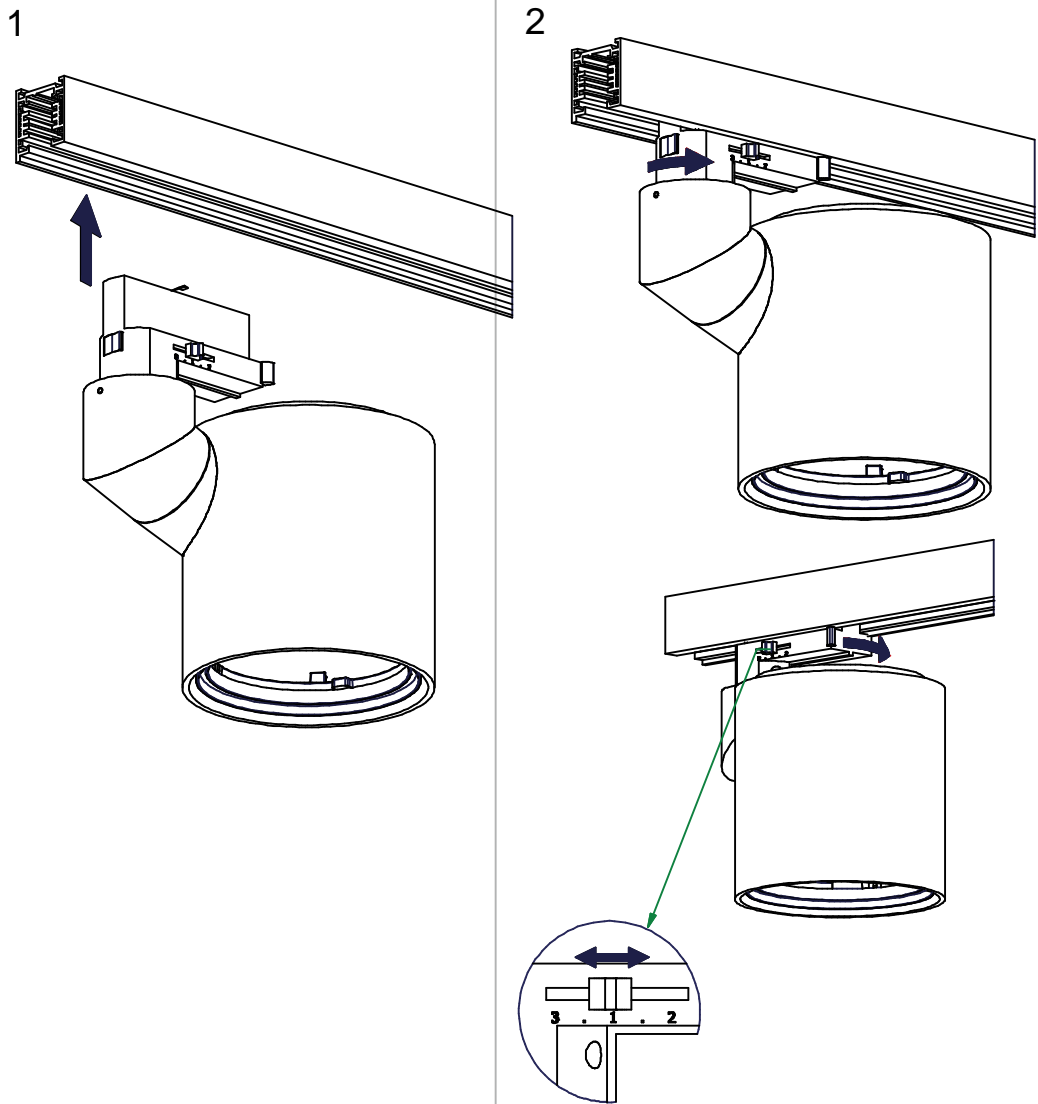

# Stove Track 1XLED GI

118771XX\_118774XX

CAN BE USED WITH

10216700 Transparant glass Ø 77