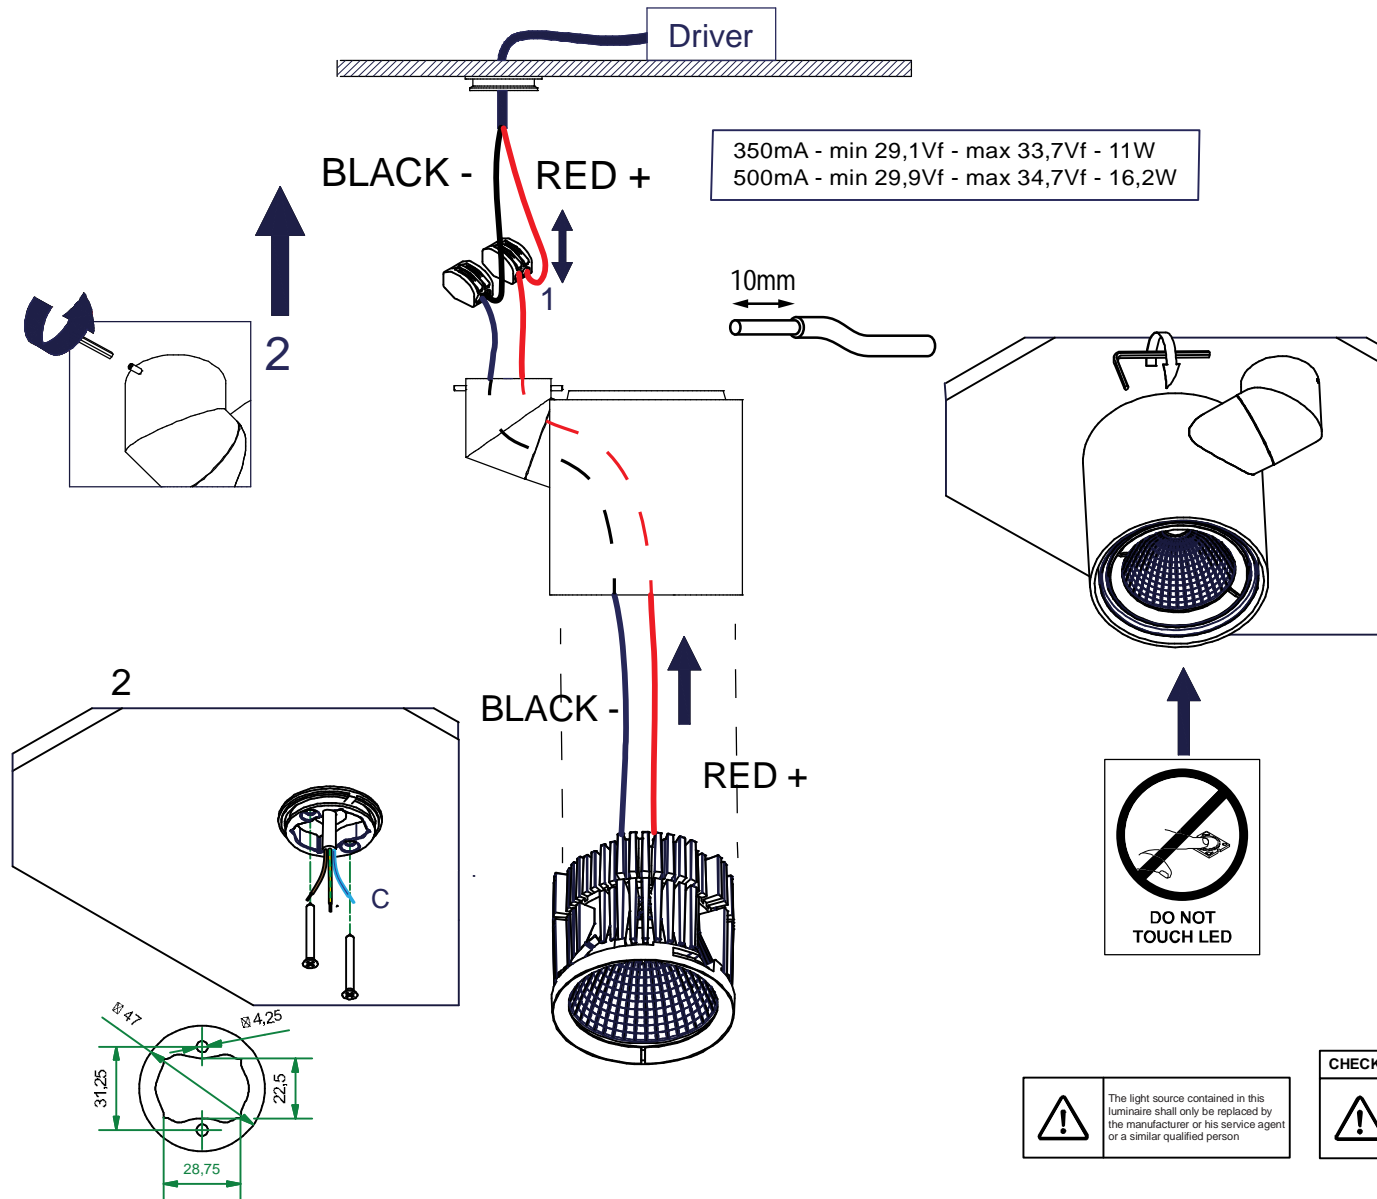

Stove 1xLED GE

118701XX_118704XX

Dimming diagrams for LED

CAN BE USED WITH
10216700 Transpartant glass DIA 77

Drivers:
see driver matrix - latest version on website
www.supermodular.com or check sales contact