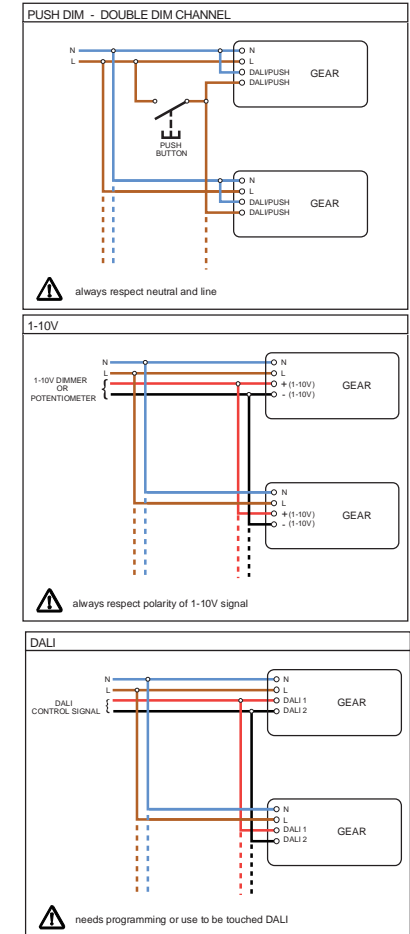

Stove 1xLED GE

118701XX_118704XX

Dimming diagrams for LED

CAN BE USED WITH
10216700 Transpartant glass DIA 77

Drivers:
see driver matrix - latest version on website
www.supermodular.com or check sales contact