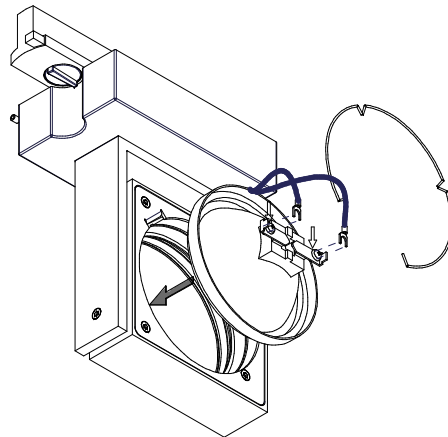

Single square track AR111

114000XX

Lamptype : 1x HMG max. 100W

Fitting : G53

1

2

3

4