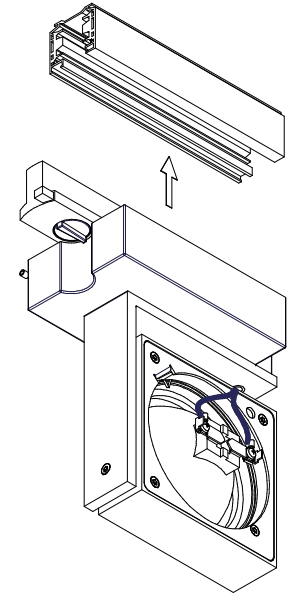

Single square track AR111

114000XX

Lamptype : 1x HMG max. 100W

Fitting : G53

1

2

3

4