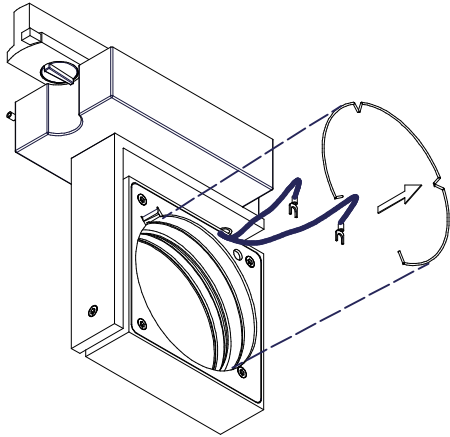

Single square track AR111

114000XX

Lamptype : 1x HMG max. 100W

Fitting : G53

1

2

3

4