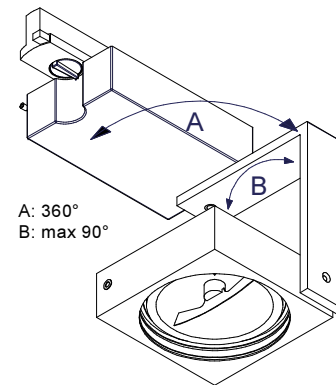

Single square track AR111

114000XX

Lamptype : 1x HMG max. 100W

Fitting : G53

1

2

3

4