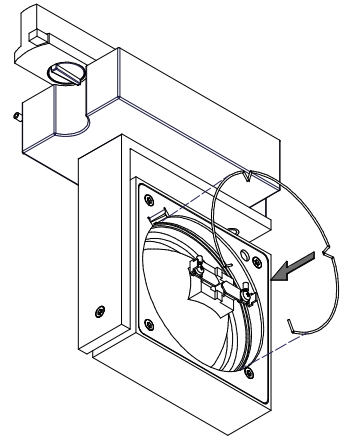

Single square track AR111

114000XX

Lamptype : 1x HMG max. 100W

Fitting : G53

1

2

3

4