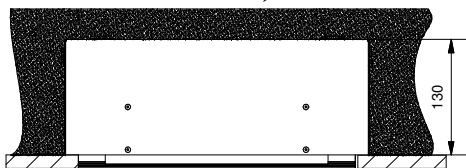

Mini-multiple trimless 3Lx ES50

103822XX

Lamp type : QPAR 16

Fitting : GU10

1 CEILING Has to be combined with : 10460730 Mini-multiple trimless 3L recessed frame

Conbox art.10440730
always with recessed frame

2

3

4

If halogen lamp:
max 50W

If retrofit LED lamp:
only suitable for short version

CAN BE USED WITH

10440730 Mini-multiple trimless 3Lx conbox