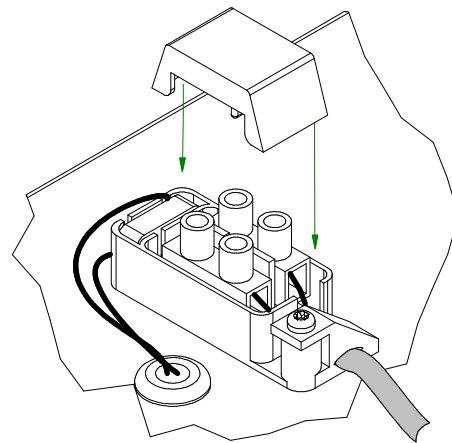

Mini-multiple trimless 3Lx ES50

103822XX

Lamp type : QPAR 16

Fitting : GU10

1 CEILING Has to be combined with : 10460730 Mini-multiple trimless 3L recessed frame

Conbox art.10440730
always with recessed frame

2

3

4

If halogen lamp:
max 50W

If retrofit LED lamp:
only suitable for short version

CAN BE USED WITH

10440730 Mini-multiple trimless 3Lx conbox