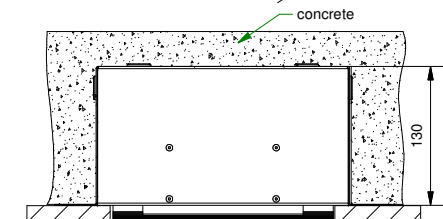

Mini-multiple trimless 3Lx MR16

103820XX

Lamp type : QR-CBC 51

Fitting : GU5.3

1 CEILING Has to be combined with : 10460730 Mini-multiple trimless 3L recessed frame

2

3

4

CAN BE USED WITH
Conbox: 10440730 Mini-multiple trimless 3Lx conbox