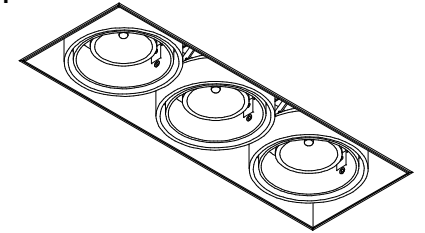

Mini-multiple trimless 3Lx MR16

103820XX

Lamp type : QR-CBC 51

Fitting : GU5.3

1 CEILING Has to be combined with : 10460730 Mini-multiple trimless 3L recessed frame

2

3

4

CAN BE USED WITH
Conbox: 10440730 Mini-multiple trimless 3Lx conbox