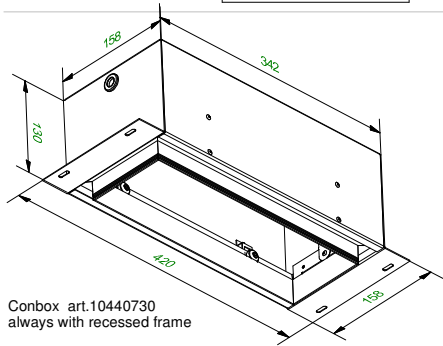

Mini-multiple trimless 3Lx MR16

103820XX

Lamp type : QR-CBC 51

Fitting : GU5.3

1 CEILING Has to be combined with : 10460730 Mini-multiple trimless 3L recessed frame

2

3

4

CAN BE USED WITH
Conbox: 10440730 Mini-multiple trimless 3Lx conbox