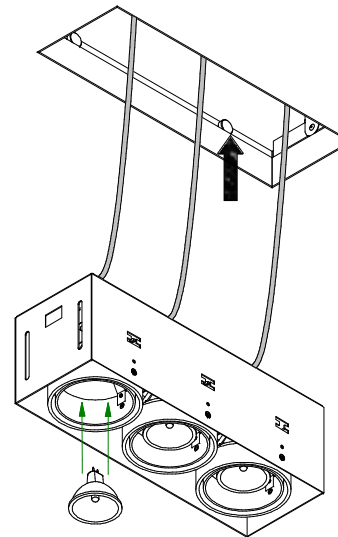

Mini-multiple trimless 3Lx MR16

103820XX

Lamp type : QR-CBC 51

Fitting : GU5.3

1 CEILING Has to be combined with : 10460730 Mini-multiple trimless 3L recessed frame

2

3

4

CAN BE USED WITH
Conbox: 10440730 Mini-multiple trimless 3Lx conbox