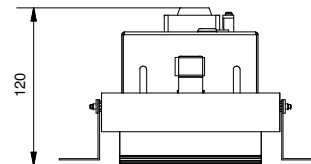

Mini-multiple trimless 3Lx MR16

103820XX

Lamp type : QR-CBC 51

Fitting : GU5.3

1 CEILING Has to be combined with : 10460730 Mini-multiple trimless 3L recessed frame

2

3

4

CAN BE USED WITH
Conbox: 10440730 Mini-multiple trimless 3Lx conbox