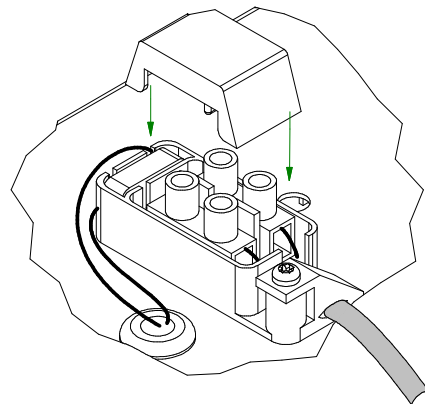

Mini-multiple trimless 3Lx MR16

103820XX

Lamp type : QR-CBC 51

Fitting : GU5.3

1 CEILING Has to be combined with : 10460730 Mini-multiple trimless 3L recessed frame

2

3

4

CAN BE USED WITH
Conbox: 10440730 Mini-multiple trimless 3Lx conbox