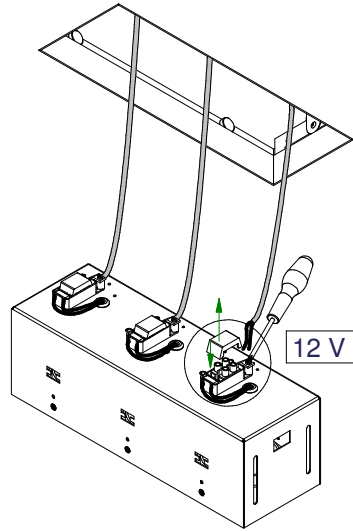

Mini-multiple trimless 3Lx MR16

103820XX

Lamp type : QR-CBC 51

Fitting : GU5.3

1 CEILING Has to be combined with : 10460730 Mini-multiple trimless 3L recessed frame

2

3

4

CAN BE USED WITH
Conbox: 10440730 Mini-multiple trimless 3Lx conbox