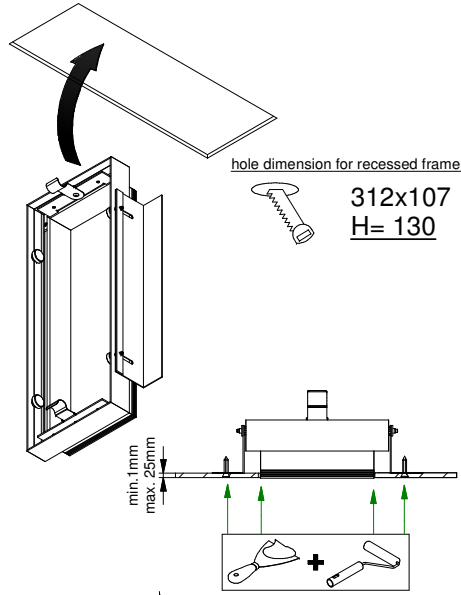

Mini-multiple trimless 3Lx MR16

103820XX

Lamp type : QR-CBC 51

Fitting : GU5.3

1 CEILING Has to be combined with : 10460730 Mini-multiple trimless 3L recessed frame

2

3

4

CAN BE USED WITH
Conbox: 10440730 Mini-multiple trimless 3Lx conbox