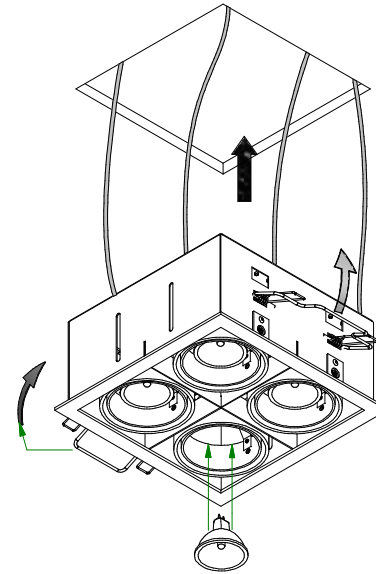

Mini-multiple 4SQx MR16

103710XX-B

Lamp type : QR-CBC 51

Fitting : GU5.3

1

CEILING

2

CEILING HOLE

3

4

Conbox has to combined with gypkit !!!
10400430+10420430

Gypkit :10420430 Mini-multiple 4SQx gypkit

CAN BE USED WITH
Conbox: 10400430
Gypkit: 10420430