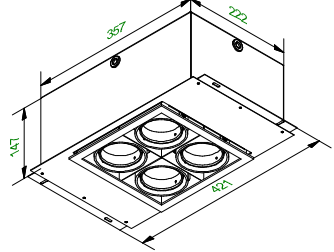

Conbox has to combined with gypkit !!!
10400430+10420430

Gypkit :10420430 Mini-multiple 4SQx gypkit