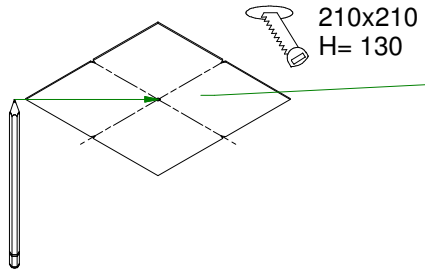

Mini-multiple 4SQx MR16

103710XX-B

Lamp type : QR-CBC 51

Fitting : GU5.3

1

CEILING

2

CEILING HOLE