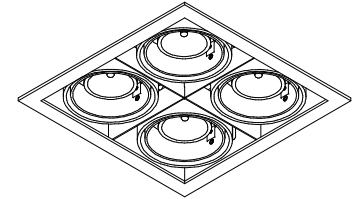

Mini-multiple 4SQx MR16

103710XX-B

Lamp type : QR-CBC 51

Fitting : GU5.3

1

CEILING

2

CEILING HOLE

3

4

Conbox has to combined with gypkit !!!
10400430+10420430

Gypkit :10420430 Mini-multiple 4SQx gypkit

CAN BE USED WITH
Conbox: 10400430
Gypkit: 10420430