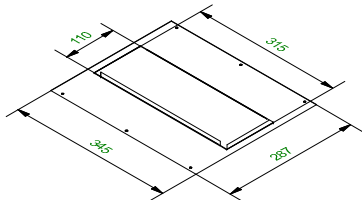

Gypkit :10420430 Mini-multiple 4SQx gypkit

CAN BE USED WITH
Conbox: 10400430
Gypkit: 10420430