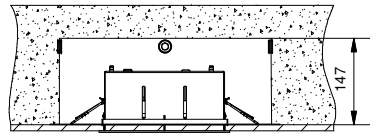

Conbox has to combined with gypkit !!!
10400430+10420430