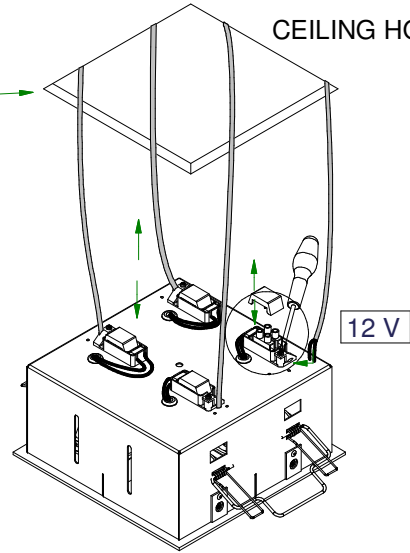

Mini-multiple 4SQx MR16

103710XX-B

Lamp type : QR-CBC 51

Fitting : GU5.3

1

CEILING

2

CEILING HOLE