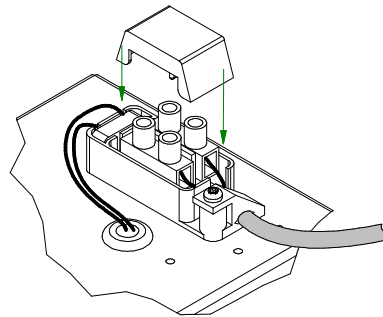

Mini-multiple 4SQx MR16

103710XX-B

Lamp type : QR-CBC 51

Fitting : GU5.3

1

CEILING

2

CEILING HOLE

3

4

Conbox has to combined with gypkit !!!  
10400430+10420430

Gypkit :10420430 Mini-multiple 4SQx gypkit

CAN BE USED WITH  
Conbox: 10400430  
Gypkit: 10420430