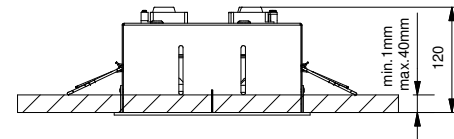

Gypkit :10420430 Mini-multiple 4SQx gypkit

CAN BE USED WITH
Conbox: 10400430
Gypkit: 10420430